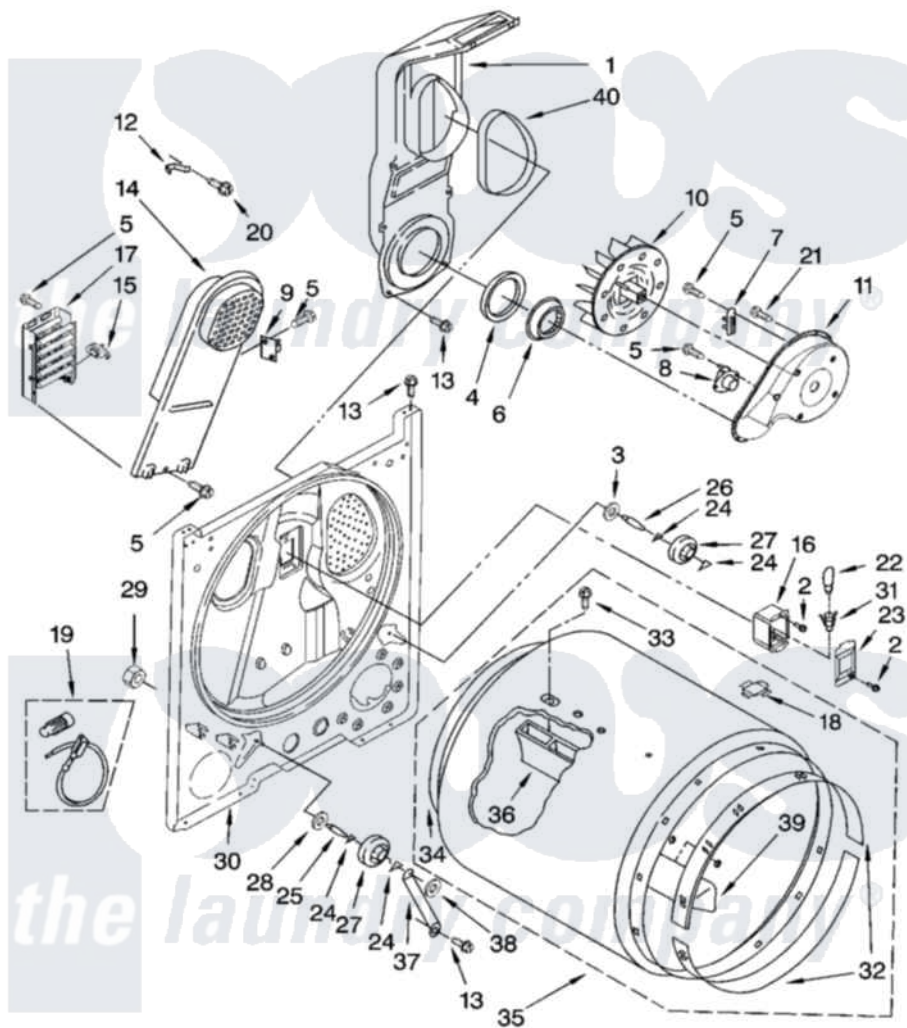

Maytag MED5640TQ1 03 - BULKHEAD PARTS, OPTIONAL PARTS (NOT INCLUDED)

BULKHEAD PARTS

For Model: MED5640TQ1
(White)

W10164760

5

Maytag [Residential Maytag MED5640TQ1 Dryer Parts](#) Parts Diagram 03 - BULKHEAD PARTS, OPTIONAL PARTS (NOT INCLUDED)

[Click on the part number to view part](#)

Item	Original Part Number	Replaced By	Status	Part Description
1	348368			Lint Chute Assembly
2	487909	488729		Screw
3	3388703			Washer, Support
4	347139			Seal, Lint Chute
5	90767			Screw, 8A X 3/8 HeX Washer Head Tapping
6	696302			Shield, Exhaust
7	3392519			Thermal Limiter
8	3387134			Thermostat, Internal-Bias
9	3977393	279816		Cutoff-Tml
10	694089			Wheel, Blower
11	8577230			Housing, Blower
12	3398161			CLIP
13	343641	681414		Screw, 10AB X 1/2
14	8541818			Box, Heater

15	3977767		Thermostat, High Limit 250 F
16	3977373		Bracket, Drum Light
17	3403585	279838	Element
18	8066086		Plug, Drum Hole
19	279457		Wire Kit, Terminal
20	489463		Screw, 8-18 X 1/16
21	3390647	488729	Screw
22	3406124	22002263	Lamp
23	3402841	8532165	Lens, Drum Light
24	690997		Washer, Thrust
25	3399506	W10359270	Shaft, Drum Roller Threads
26	3399507	W10359269	Shaft, Drum Roller Threads
27	3397590	349241T	Support
28	348197		Washer, Support
29	3359452		Nut, Lock
30	3403413		Bulkhead
31	W10136369		Socket, Drum Light Assembly
32	692526	279441	BeaRng-Rng
33	W10109200		Screw, Baffle Mounting
34	3406130	279857	Seal
35	695587		Drum Assembly
36	692490		Baffle, Drum
37	3976434		Bracket, Support Shaft
38	90296		Nut, Push On
39	3403636		Baffle, Drum
40	339956		Seal, Air Duct To Bulkhead
NI			Not Available
"	279948	4392065	Kit, Dryer Repair
"	3406839		Dry Rack Assembly
"	8522199		Accessory Parts
"	72017		Paint, Touch-Up
"	350930		Paint, Pressurized Spray B
"	350938		Paint, Pressurized Spray B
"	799344		Paint, Touch-Up)