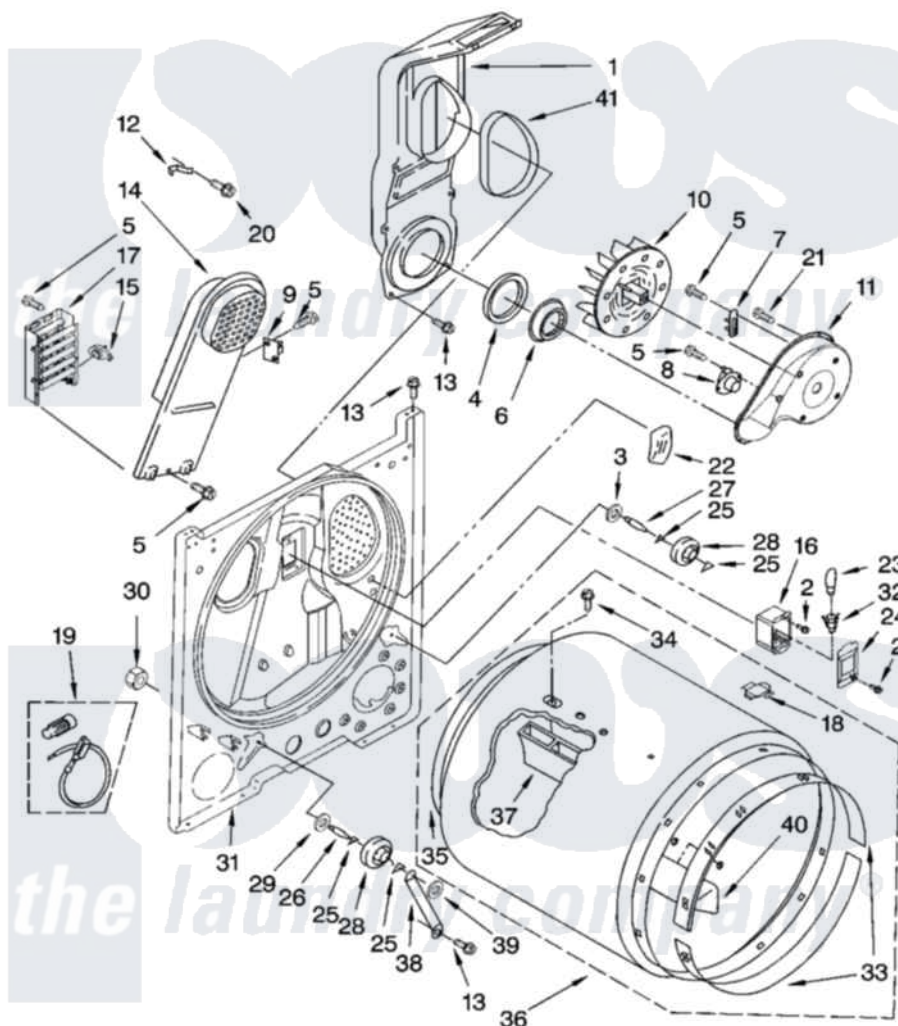

Maytag MED5700TQ0 03 - BULKHEAD PARTS, OPTIONAL PARTS (NOT INCLUDED)

BULKHEAD PARTS

For Model: MED5700TQ0
(White)

W10116712

5

Maytag [Residential Maytag MED5700TQ0 Dryer Parts](#) Parts Diagram 03 - BULKHEAD PARTS, OPTIONAL PARTS (NOT INCLUDED)

[Click on the part number to view part](#)

Item	Original Part Number	Replaced By	Status	Part Description
1	348368			Lint Chute Assembly
2	487909	488729		Screw
3	99002633			Thermostat, Limiting
4	347139			Seal, Lint Chute
5	90767			Screw, 8A X 3/8 HeX Washer Head Tapping
6	696302			Shield, Exhaust
7	3392519			Thermal Limiter
8	8318268			Thermostat, Internal-Bias
9	3977393	279816		Cutoff-Tml
10	694089			Wheel, Blower
11	8577230			Housing, Blower
12	3398161			CLIP
13	343641	681414		Screw, 10AB X 1/2
14	8541818			Box, Heater

15	3977767		Thermostat, High Limit 250 F
16	3977373		Bracket, Drum Light
17	3403585	279838	Element
18	8066086		Plug, Drum Hole
19	279457		Wire Kit, Terminal
20	489463		Screw, 8-18 X 1/16
21	3390647	488729	Screw
22	3976479	279366	Electrode
23	3406124	22002263	Lamp
24	3402841	8532165	Lens, Drum Light
25	690997		Washer, Thrust
26	3399506	W10359270	Shaft, Drum Roller Threads
27	3399507	W10359269	Shaft, Drum Roller Threads
28	3397590	349241T	Support
29	348197		Washer, Support
30	3359452		Nut, Lock
31	3403414		Bulkhead
32	W10136369		Socket, Drum Light Assembly
33	692526	279441	BeaRng-Rng
34	W10109200		Screw, Baffle Mounting
35	3406130	279857	Seal
36	695587		Drum Assembly
37	692490		Baffle, Drum
38	3976434		Bracket, Support Shaft
39	90296		Nut, Push On
40	3403636		Baffle, Drum
41	339956		Seal, Air Duct To Bulkhead
NI			Not Available
"	279948	4392065	Kit, Dryer Repair
"	3406839		Dry Rack Assembly
"	8522199		Accessory Parts
"	72017		Paint, Touch-Up
"	350930		Paint, Pressurized Spray B
"	350938		Paint, Pressurized Spray B
"	799344		Paint, Touch-Up)