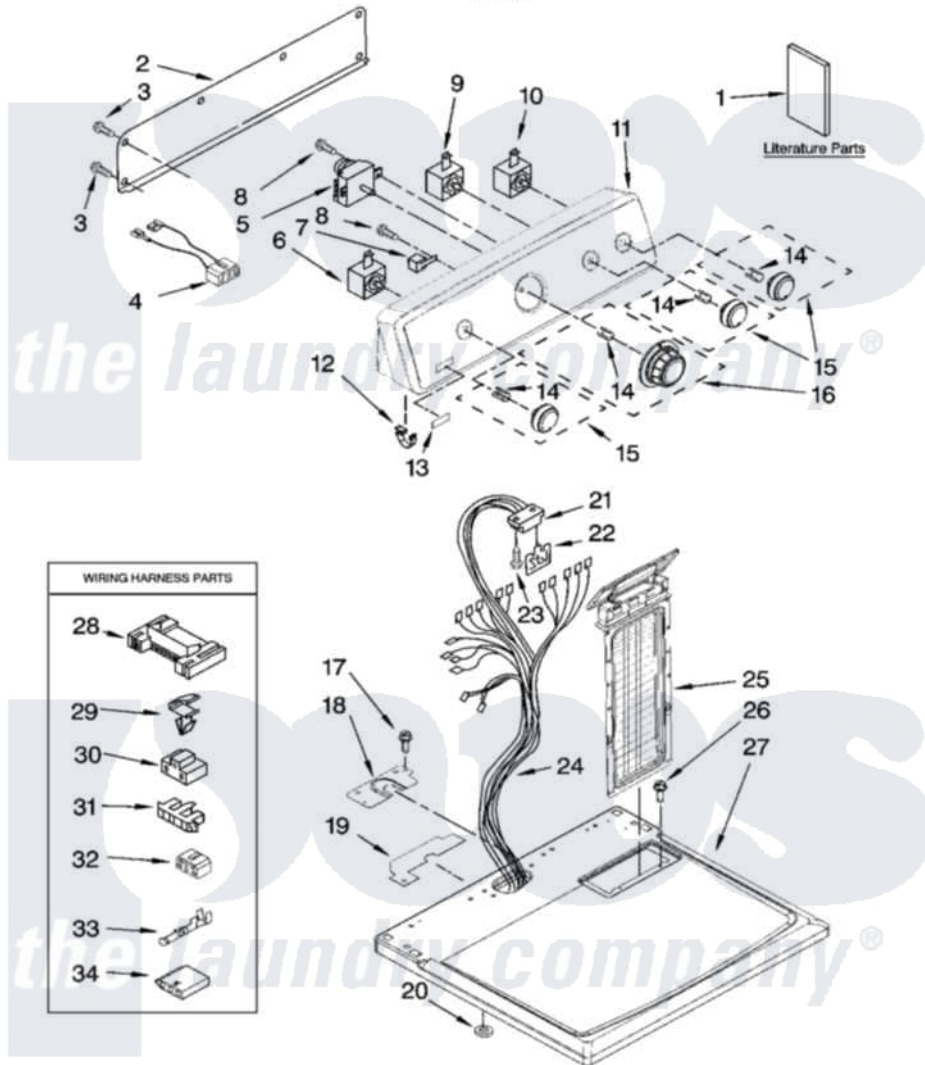

Maytag MED5700TQ1 01 - TOP AND CONSOLE PARTS

TOP AND CONSOLE PARTS

For Model: MED5700TQ1
(White)

29" ELECTRIC DRYER

10-07 Litho in U.S.A. (dtd)

1

Part No. W10169066 Rev. A

Maytag [Residential Maytag MED5700TQ1 Dryer Parts](#) Parts Diagram 01 - TOP AND CONSOLE PARTS

[Click on the part number to view part](#)

Item	Original Part Number	Replaced By	Status	Part Description
1	W10089171		Not Available	Sheet, Cycle Feature
"	W10088770		Not Available	Guide, Use & Care
"	8578889		Not Available	Wiring Diagram
2	W10112577			Panel, Rear Console
3	693995			Screw, Hex Head
4	W10113080			Wire, Jumper
5	8566184			Timer Assembly
6	3405156			Switch, Rotary
7	694419			Mini-Buzzer
8	8533971	90767		Screw, 8A X 3/8 HeX Washer Head Tapping
9	8578354			Switch, Temperature
10	W10117655			Switch, Push-To-Start
11	W10086710	W10142685		Console
12	8312709			Clip-Console
13	W10112569	W10203949		Medallion
14	8536939			Clip, Knob

15	W10110029		Knob, Control
16	W10110030		Timer Knob Assembly
17	337686	Not Available	SCREW, 8-18 X .500
18	W10112578		Harness, Bracket
19	W10112603		Seal, Harness
20	237446	487596	Washer
21	3391885		Connector, Edge
22	8558178		Control, Electronic
23	343641	681414	Screw, 10AB X 1/2
24	W10110993		Harness, Wiring
25	8565972		Screen, Lint
26	688983	487240	Screw, For Mtg. Service Capacitor
27	W10112599		Top
28	3395683		Receptacle, Multi-Terminal
29	3394427		Clip-Harness
30	3401144		Connector
31	3397269		Connector, Timer
32	3347243		Block, Disconnect
33	94614		Terminal
34	3936144		Do-It-Yourself Repair Manuals