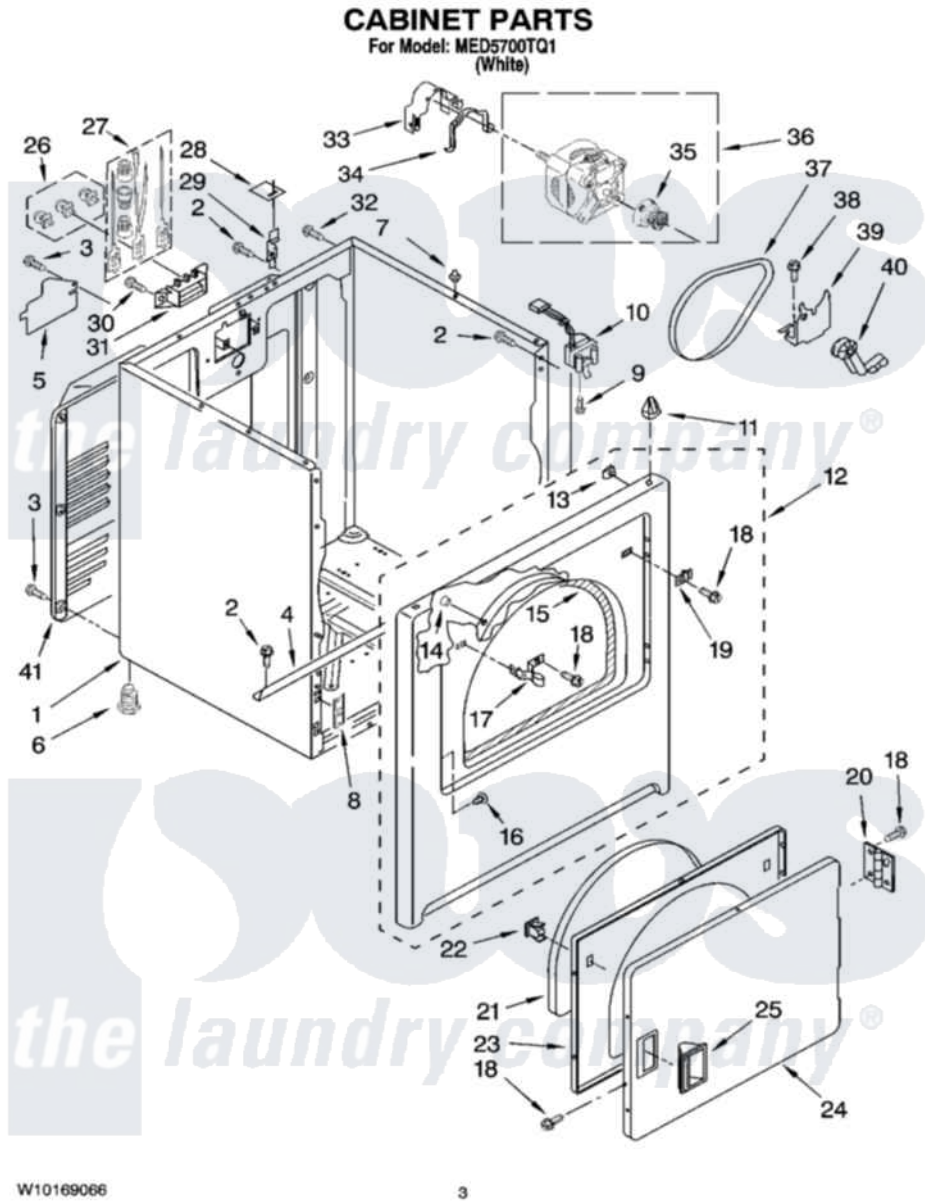

# Maytag MED5700TQ1 02 - CABINET PARTS

Maytag [Residential Maytag MED5700TQ1 Dryer Parts](#) Parts Diagram 02 - CABINET PARTS  
Click on the part number to view part

Item	Original Part Number	Replaced By	Status	Part Description
1	8530603	<a href="#">8533643</a>		Cabinet
2	343641	<a href="#">681414</a>		Screw, 10AB X 1/2
3	<a href="#">693995</a>			Screw, Hex Head
4	<a href="#">8541400</a>			Bracket, Cabinet
5	<a href="#">3396795</a>			Cover, Terminal Block
6	3392100	<a href="#">49621</a>		Feet-Leveling
"	<a href="#">279810</a>			Foot-Optional
7	<a href="#">18776</a>			Lock, Front Top
8	<a href="#">3394083</a>			Clip, Front Panel
9	697773	<a href="#">3395530</a>		Screw
10	<a href="#">3406107</a>			Door Switch Assembly
11	<a href="#">98669</a>			Lock, Front Top
12	3403444	<a href="#">279852</a>		Panel
13	<a href="#">98234</a>			Clip, U-Bend
14	685203	<a href="#">279220</a>		Clip
15	<a href="#">3406129</a>			Seal And Bearing Assembly