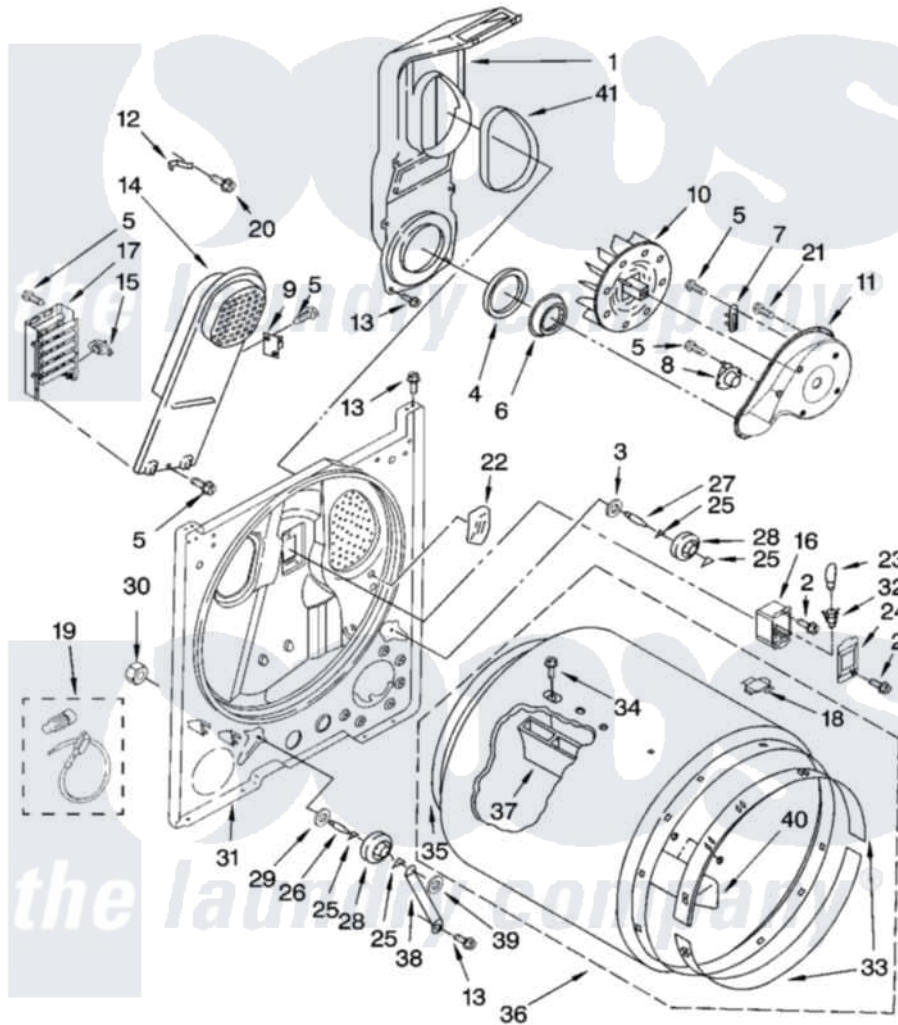

Maytag MED5700TQ1 03 - BULKHEAD PARTS, OPTIONAL PARTS (NOT INCLUDED)

BULKHEAD PARTS

For Model: MED5700TQ1
(White)

W10169066

5

Maytag [Residential Maytag MED5700TQ1 Dryer Parts](#) Parts Diagram 03 - BULKHEAD PARTS, OPTIONAL PARTS (NOT INCLUDED)

[Click on the part number to view part](#)

Item	Original Part Number	Replaced By	Status	Part Description
1	348368			Lint Chute Assembly
2	487909	488729		Screw
3	3388703			Washer, Support
4	347139			Seal, Lint Chute
5	90767			Screw, 8A X 3/8 HeX Washer Head Tapping
6	696302			Shield, Exhaust
7	3392519			Thermal Limiter
8	8318268			Thermostat, Internal-Bias
9	3977393	279816		Cutoff-Tml
10	694089			Wheel, Blower
11	8577230			Housing, Blower
12	3398161			CLIP
13	343641	681414		Screw, 10AB X 1/2
14	8541818			Box, Heater

15	3977767		Thermostat, High Limit 250 F
16	3977373		Bracket, Drum Light
17	3403585	279838	Element
18	8066086		Plug, Drum Hole
19	279457		Wire Kit, Terminal
20	489463		Screw, 8-18 X 1/16
21	3390647	488729	Screw
22	3976479	279366	Electrode
23	3406124	22002263	Lamp
24	3402841	8532165	Lens, Drum Light
25	690997		Washer, Thrust
26	3399506	W10359270	Shaft, Drum Roller Threads
27	3399507	W10359269	Shaft, Drum Roller Threads
28	3397590	349241T	Support
29	348197		Washer, Support
30	3359452		Nut, Lock
31	3403414		Bulkhead
32	W10136369		Socket, Drum Light Assembly
33	692526	279441	BeaRng-Rng
34	W10109200		Screw, Baffle Mounting
35	3406130	279857	Seal
36	695587		Drum Assembly
37	692490		Baffle, Drum
38	3976434		Bracket, Support Shaft
39	90296		Nut, Push On
40	3403636		Baffle, Drum
41	339956		Seal, Air Duct To Bulkhead
NI			Not Available
"	279948	4392065	Kit, Dryer Repair
"	3406839		Dry Rack Assembly
"	8522199		Accessory Parts
"	72017		Paint, Touch-Up
"	350930		Paint, Pressurized Spray B
"	350938		Paint, Pressurized Spray B
"	799344		Paint, Touch-Up)