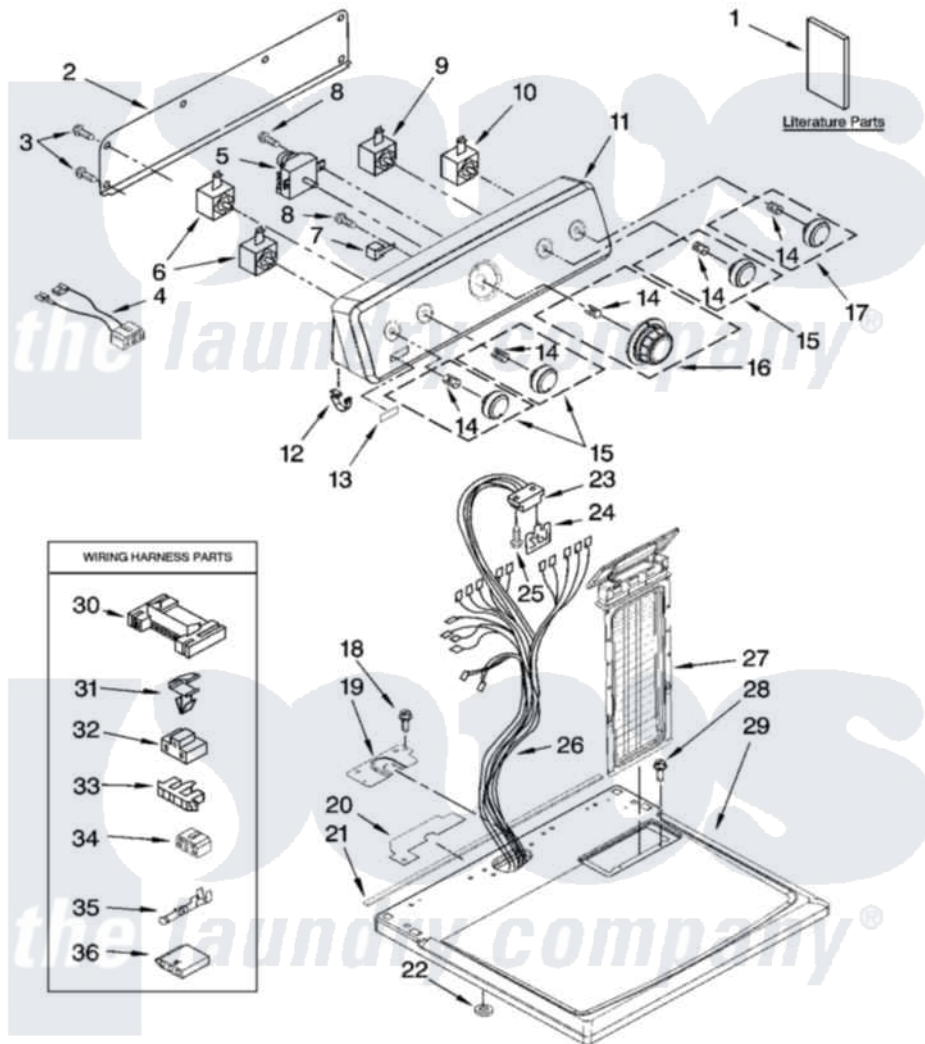

Maytag MED5707TQ0 01 - TOP AND CONSOLE PARTS

TOP AND CONSOLE PARTS

For Model: MED5707TQ0
(White)

29" ELECTRIC DRYER

9-07 Litho in U.S.A. (dtd)

1

Part No. W10131679 Rev. C

Maytag [Residential Maytag MED5707TQ0 Dryer Parts](#) Parts Diagram 01 - TOP AND CONSOLE PARTS

[Click on the part number to view part](#)

Item	Original Part Number	Replaced By	Status	Part Description
1	W10089177		Not Available	Sheet, Cycle Feature
"	W10088770		Not Available	Guide, Use & Care
"	W10124168		Not Available	Wiring Diagram
2	W10112576			Panel, Rear Console
3	693995			Screw, Hex Head
4	W10124166			Wire, Jumper
5	8566184			Timer Assembly
6	3405156			Switch, Rotary
7	694419			Mini-Buzzer
8	8533971	90767		Screw, 8A X 3/8 HeX Washer Head Tapping
9	8578354			Switch, Temperature
10	3398094			Switch, Push To Start
11	W10086730	W10142686		Console
12	8312709			Clip-Console
13	W10112589			Badge Assembly
14	8536939			Clip, Knob

15	W10112582		Knob, Control Assembly
16	W10112584		Knob, Timer Assembly
17	W10112586		Knob Assembly Push-To-Start
18	337686	Not Available	SCREW, 8-18 X .500
19	8565981		Bracket, Harness
20	W10118608		Foam-Seal Console Bracket
21	W10112267		Foam-Seal Control Bracket
22	237446	487596	Washer
23	3391885		Connector, Edge
24	8558178		Control, Electronic
25	343641	681414	Screw, 10AB X 1/2
26	W10113070		Harness, Wiring
27	8565972		Screen, Lint
28	688983	487240	Screw, For Mtg. Service Capacitor
29	W10112599		Top
30	3395683		Receptacle, Multi-Terminal
31	3394427		Clip-Harness
32	3401144		Connector
33	3397269		Connector, Timer
34	3347243		Block, Disconnect
35	94614		Terminal
36	3936144		Do-It-Yourself Repair Manuals