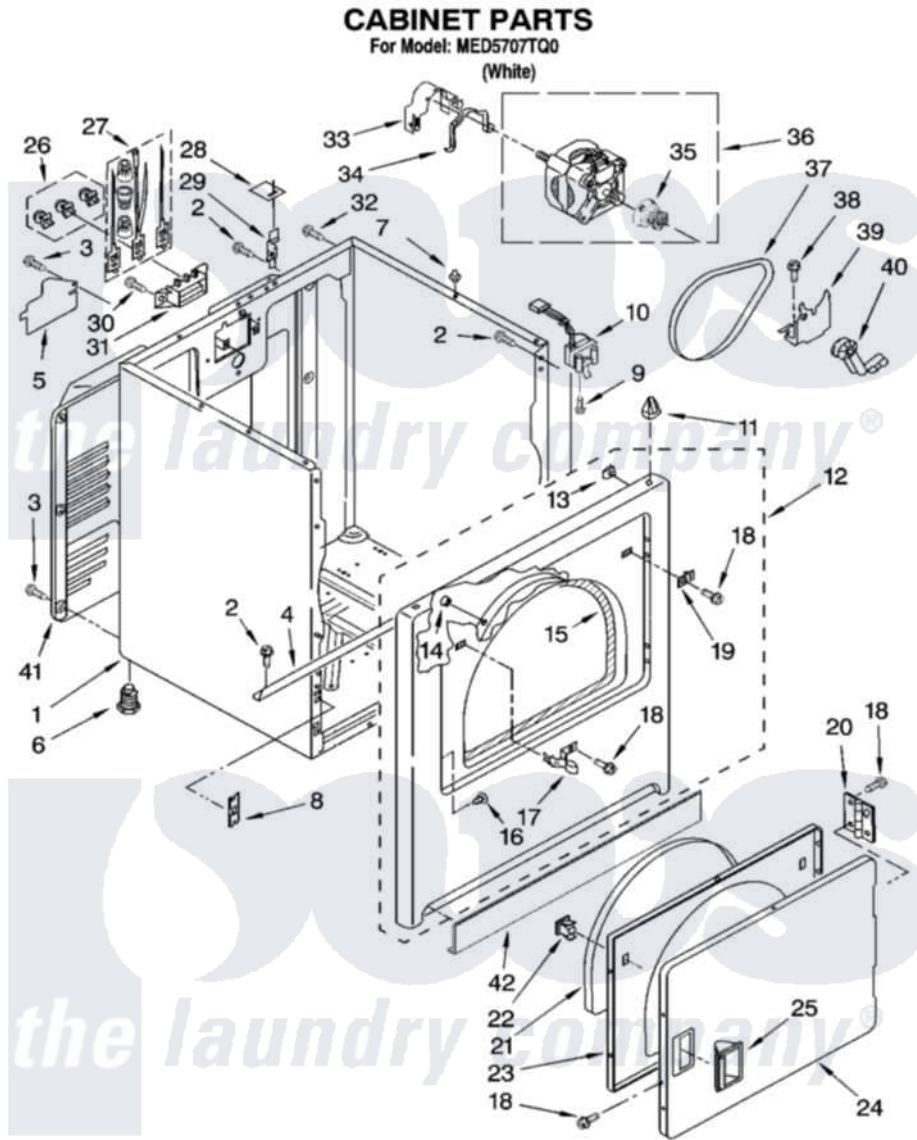

Maytag MED5707TQ0 02 - CABINET PARTS

W10131679

3

Maytag [Residential Maytag MED5707TQ0 Dryer Parts](#) Parts Diagram 02 - CABINET PARTS
Click on the part number to view part

Item	Original Part Number	Replaced By	Status	Part Description
1	8530603	8533643		Cabinet
2	343641	681414		Screw, 10AB X 1/2
3	693995			Screw, Hex Head
4	8541400			Bracket, Cabinet
5	3396795			Cover, Terminal Block
6	3392100	49621		Feet-Leveling
"	279810			Foot-Optional
7	18776			Lock, Front Top
8	3394083			Clip, Front Panel
9	697773	3395530		Screw
10	3406107			Door Switch Assembly
11	98669			Lock, Front Top
12	3403444	279852		Panel
13	98234			Clip, U-Bend
14	685203	279220		Clip
15	3406129			Seal And Bearing Assembly

16	3404413		Plug, Hinge Hole
17	3403431		Strike, Panel
18	342055	488627	Screw
19	3403630		Plug, Strike Hole
20	W10112600		Hinge, Door
21	3405246		Seal, Door Push-To-Start
22	3389441		Door Catch Assembly
23	3402341		Door, Inner
24	3402335		Door, Front
25	8565970		Handle, Door
26	279393		Terminal Block Screw Kit
27	279318		Terminal Tinned And Brass Panel
28	18849		Pad, Top Hinge
29	8066217		Hinge, Top
30	3393008	308685	Side Trim)
31	3397659		Block, Terminal
32	697776	4331106	Screw, No.10-32 X 7/16
33	3404162		Clamp, Motor
34	660658		Clamp, Motor Mounting 343481 685441
35	8066184		Pulley, Motor
36	8066206	279827	Motor-Drve
37	W10131364	341241	Belt
38	3400500		Bolt, 3405245 5/16-18 X 3/4
39	348780		Base, Motor
40	691366		Idler And Pulley Assembly
41	3396805	280043	Panel-Rear
42	W10112593		Toe Plate Assembly