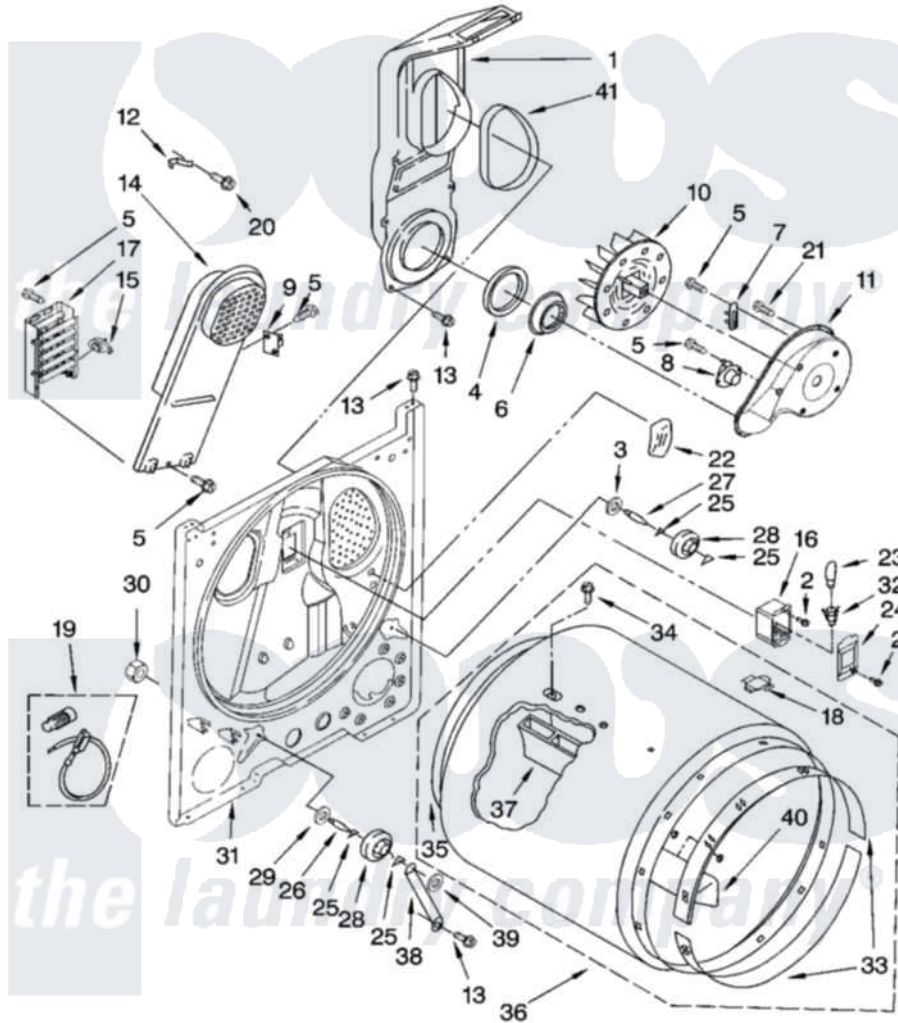

Maytag MED5707TQ0 03 - BULKHEAD PARTS, OPTIONAL PARTS (NOT INCLUDED)

BULKHEAD PARTS

For Model: MED5707TQ0
(White)

W10131679

5

Maytag [Residential Maytag MED5707TQ0 Dryer Parts](#) Parts Diagram 03 - BULKHEAD PARTS, OPTIONAL PARTS (NOT INCLUDED)

[Click on the part number to view part](#)

Item	Original Part Number	Replaced By	Status	Part Description
1	348368			Lint Chute Assembly
2	487909	488729		Screw
3	3388703			Washer, Support
4	347139			Seal, Lint Chute
5	90767			Screw, 8A X 3/8 HeX Washer Head Tapping
6	696302			Shield, Exhaust
7	3392519			Thermal Limiter
8	8318268			Thermostat, Internal-Bias
9	3977393	279816		Cutoff-Tml
10	694089			Wheel, Blower
11	8577230			Housing, Blower
12	3398161			CLIP
13	343641	681414		Screw, 10AB X 1/2
14	8541818			Box, Heater

15	3977767		Thermostat, High Limit 250 F
16	3977373		Bracket, Drum Light
17	3403585	279838	Element
18	8066086		Plug, Drum Hole
19	279457		Wire Kit, Terminal
20	489463		Screw, 8-18 X 1/16
21	3390647	488729	Screw
22	3976479	279366	Electrode
23	3406124	22002263	Lamp
24	3402841	8532165	Lens, Drum Light
25	690997		Washer, Thrust
26	3399506	W10359270	Shaft, Drum Roller Threads
27	3399507	W10359269	Shaft, Drum Roller Threads
28	3397590	349241T	Support
29	348197		Washer, Support
30	3359452		Nut, Lock
31	3403414		Bulkhead
32	W10136369		Socket, Drum Light Assembly
33	692526	279441	BeaRng-Rng
34	W10109200		Screw, Baffle Mounting
35	3406130	279857	Seal
36	695587		Drum Assembly
37	692490		Baffle, Drum
38	3976434		Bracket, Support Shaft
39	90296		Nut, Push On
40	3403636		Baffle, Drum
41	339956		Seal, Air Duct To Bulkhead
NI			Not Available
"	279948	4392065	Kit, Dryer Repair
"	3406839		Dry Rack Assembly
"	8522199		Accessory Parts
"	72017		Paint, Touch-Up
"	350930		Paint, Pressurized Spray B
"	350938		Paint, Pressurized Spray B
"	799344		Paint, Touch-Up)