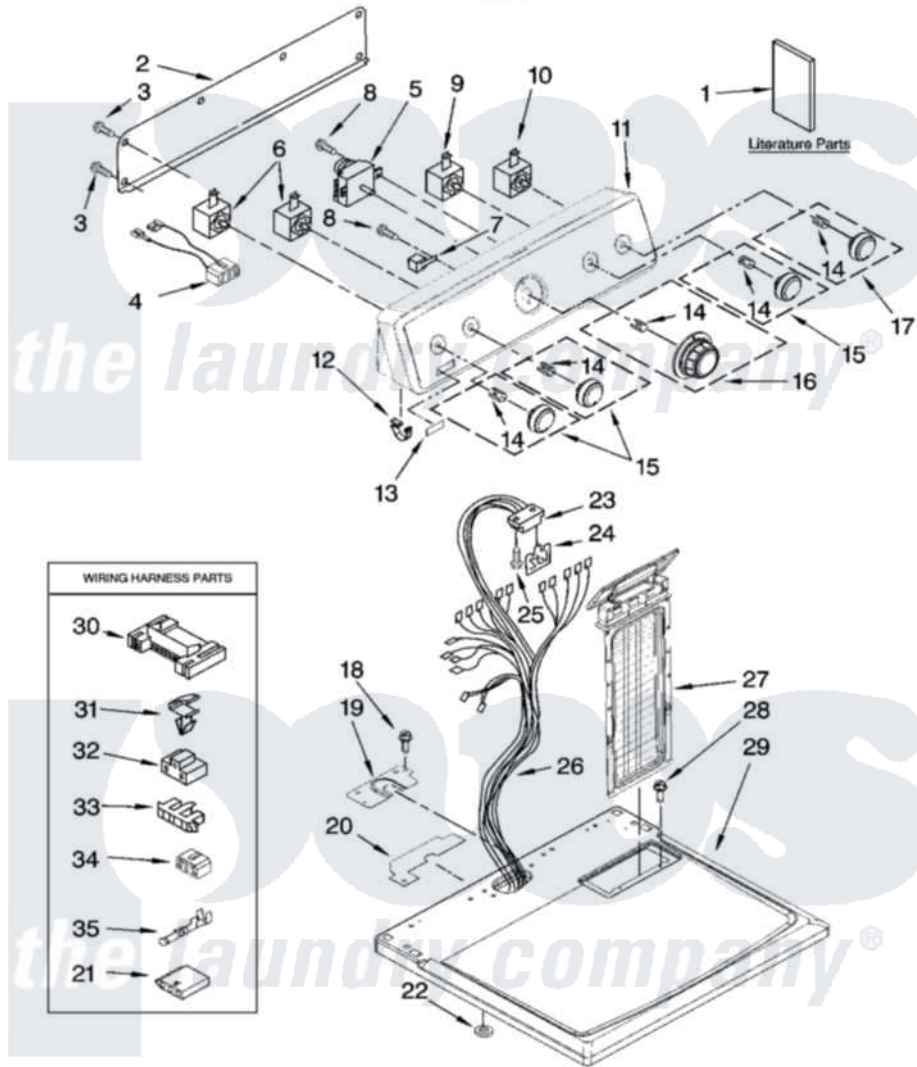

## TOP AND CONSOLE PARTS

For Model: MED5707TQ1  
(White)

29" ELECTRIC DRYER

9-07 Litho in U.S.A. (LT)

1

Part No. W10164884 Rev. A

Maytag Residential Maytag MED5707TQ1 Dryer Parts Parts Diagram 01 - TOP AND CONSOLE PARTS

[Click on the part number to view part](#)

Item	Original Part Number	Replaced By	Status	Part Description
1	W10089177		Not Available	Sheet, Cycle Feature
"	W10088770		Not Available	Guide, Use & Care
"	W10124168		Not Available	Wiring Diagram
2	<a href="#">W10112577</a>			Panel, Rear Console
3	<a href="#">693995</a>			Screw, Hex Head
4	<a href="#">W10124166</a>			Wire, Jumper
5	<a href="#">8566184</a>			Timer Assembly
6	<a href="#">3405156</a>			Switch, Rotary
7	<a href="#">694419</a>			Mini-Buzzer
8	8533971	<a href="#">90767</a>		Screw, 8A X 3/8 HeX Washer Head Tapping
9	<a href="#">8578354</a>			Switch, Temperature
10	<a href="#">3398094</a>			Switch, Push To Start
11	W10086730	<a href="#">W10142686</a>		Console
12	<a href="#">8312709</a>			Clip-Console
13	<a href="#">W10112589</a>			Badge Assembly
14	<a href="#">8536939</a>			Clip, Knob