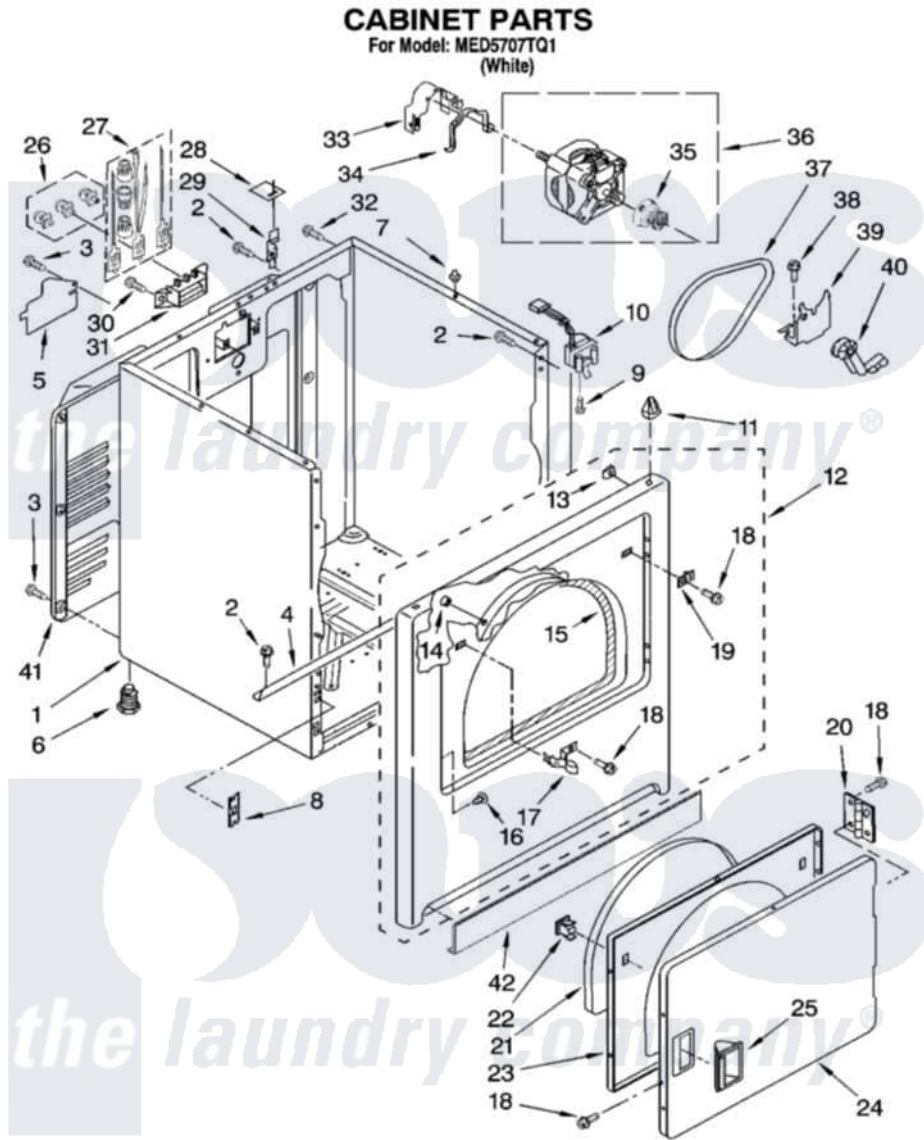

Maytag MED5707TQ1 02 - CABINET PARTS

W10164884

3

Maytag [Residential Maytag MED5707TQ1 Dryer Parts](#) Parts Diagram 02 - CABINET PARTS
Click on the part number to view part

Item	Original Part Number	Replaced By	Status	Part Description
1	8530603	8533643		Cabinet
2	343641	681414		Screw, 10AB X 1/2
3	693995			Screw, Hex Head
4	8541400			Bracket, Cabinet
5	3396795			Cover, Terminal Block
6	3392100	49621		Feet-Leveling
"	279810			Foot-Optional
7	18776			Lock, Front Top
8	3394083			Clip, Front Panel
9	697773	3395530		Screw
10	3406107			Door Switch Assembly
11	98669			Lock, Front Top
12	3403444	279852		Panel
13	98234			Clip, U-Bend
14	685203	279220		Clip
15	3406129			Seal And Bearing Assembly

16	3404413		Plug, Hinge Hole
17	3403431		Strike, Panel
18	342055	488627	Screw
19	3403630		Plug, Strike Hole
20	W10112600		Hinge, Door
21	3405246		Seal, Door Push-To-Start
22	3389441		Door Catch Assembly
23	3402341		Door, Inner
24	3402335		Door, Front
25	8565970		Handle, Door
26	279393		Terminal Block Screw Kit
27	279318		Terminal Tinned And Brass Panel
28	18849		Pad, Top Hinge
29	8066217		Hinge, Top
30	3393008	308685	Side Trim)
31	3397659		Block, Terminal
32	697776	4331106	Screw, No.10-32 X 7/16
33	3404162		Clamp, Motor
34	660658		Clamp, Motor Mounting 343481 685441
35	8066184		Pulley, Motor
36	8066206	279827	Motor-Drve
37	W10131364	341241	Belt
38	3400500		Bolt, 3405245 5/16-18 X 3/4
39	348780		Base, Motor
40	691366		Idler And Pulley Assembly
41	3396805	280043	Panel-Rear
42	W10112593		Toe Plate Assembly