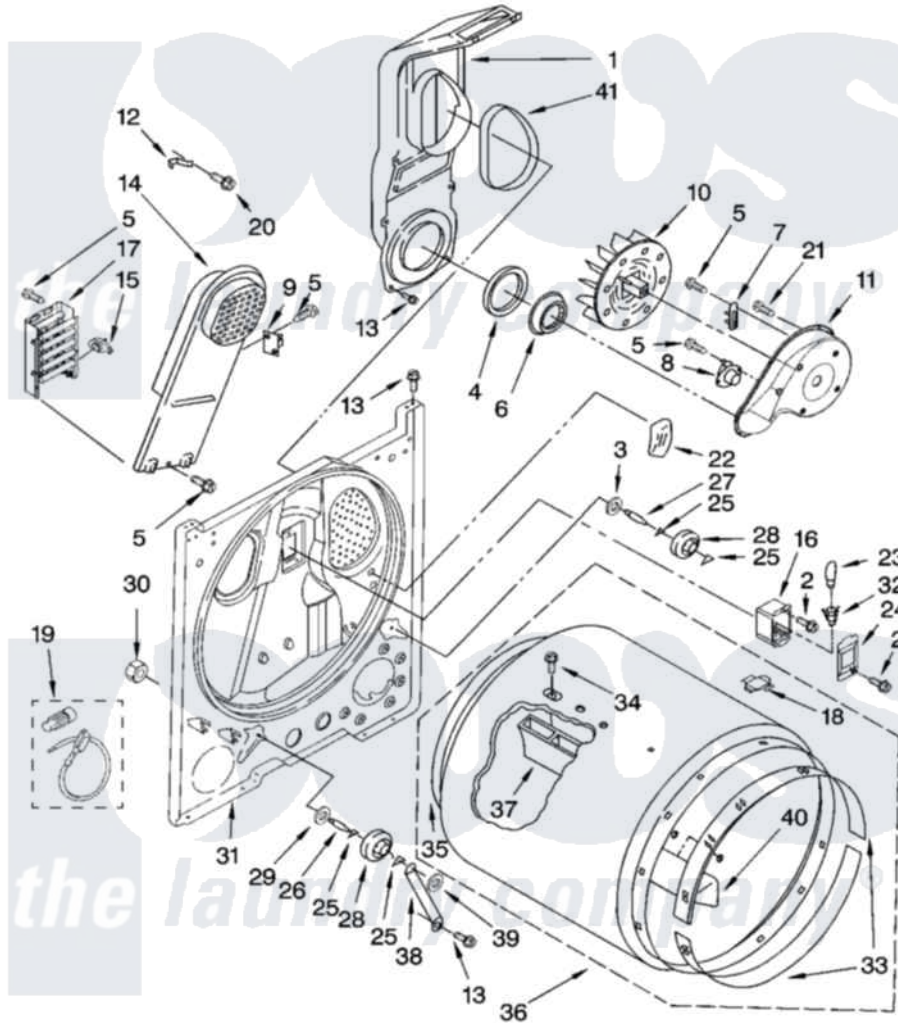

Maytag MED5707TQ1 03 - BULKHEAD PARTS, OPTIONAL PARTS (NOT INCLUDED)

BULKHEAD PARTS
For Model: MED5707TQ1
(White)

W10164884

5

Maytag [Residential Maytag MED5707TQ1 Dryer Parts](#) Parts Diagram 03 - BULKHEAD PARTS, OPTIONAL PARTS (NOT INCLUDED)

[Click on the part number to view part](#)

Item	Original Part Number	Replaced By	Status	Part Description
1	348368			Lint Chute Assembly
2	487909	488729		Screw
3	3388703			Washer, Support
4	347139			Seal, Lint Chute
5	90767			Screw, 8A X 3/8 HeX Washer Head Tapping
6	696302			Shield, Exhaust
7	3392519			Thermal Limiter
8	8318268			Thermostat, Internal-Bias
9	3977393	279816		Cutoff-Tml
10	694089			Wheel, Blower
11	8577230			Housing, Blower
12	3398161			CLIP
13	343641	681414		Screw, 10AB X 1/2
14	8541818			Box, Heater

15	3977767		Thermostat, High Limit 250 F
16	3977373		Bracket, Drum Light
17	3403585	279838	Element
18	8066086		Plug, Drum Hole
19	279457		Wire Kit, Terminal
20	489463		Screw, 8-18 X 1/16
21	3390647	488729	Screw
22	3976479	279366	Electrode
23	3406124	22002263	Lamp
24	3402841	8532165	Lens, Drum Light
25	690997		Washer, Thrust
26	3399506	W10359270	Shaft, Drum Roller Threads
27	3399507	W10359269	Shaft, Drum Roller Threads
28	3397590	349241T	Support
29	348197		Washer, Support
30	3359452		Nut, Lock
31	3403414		Bulkhead
32	W10136369		Socket, Drum Light Assembly
33	692526	279441	BeaRng-Rng
34	W10109200		Screw, Baffle Mounting
35	3406130	279857	Seal
36	695587		Drum Assembly
37	692490		Baffle, Drum
38	3976434		Bracket, Support Shaft
39	90296		Nut, Push On
40	3403636		Baffle, Drum
41	339956		Seal, Air Duct To Bulkhead
NI			Not Available
"	279948	4392065	Kit, Dryer Repair
"	3406839		Dry Rack Assembly
"	8522199		Accessory Parts
"	72017		Paint, Touch-Up
"	350930		Paint, Pressurized Spray B
"	350938		Paint, Pressurized Spray B
"	799344		Paint, Touch-Up)