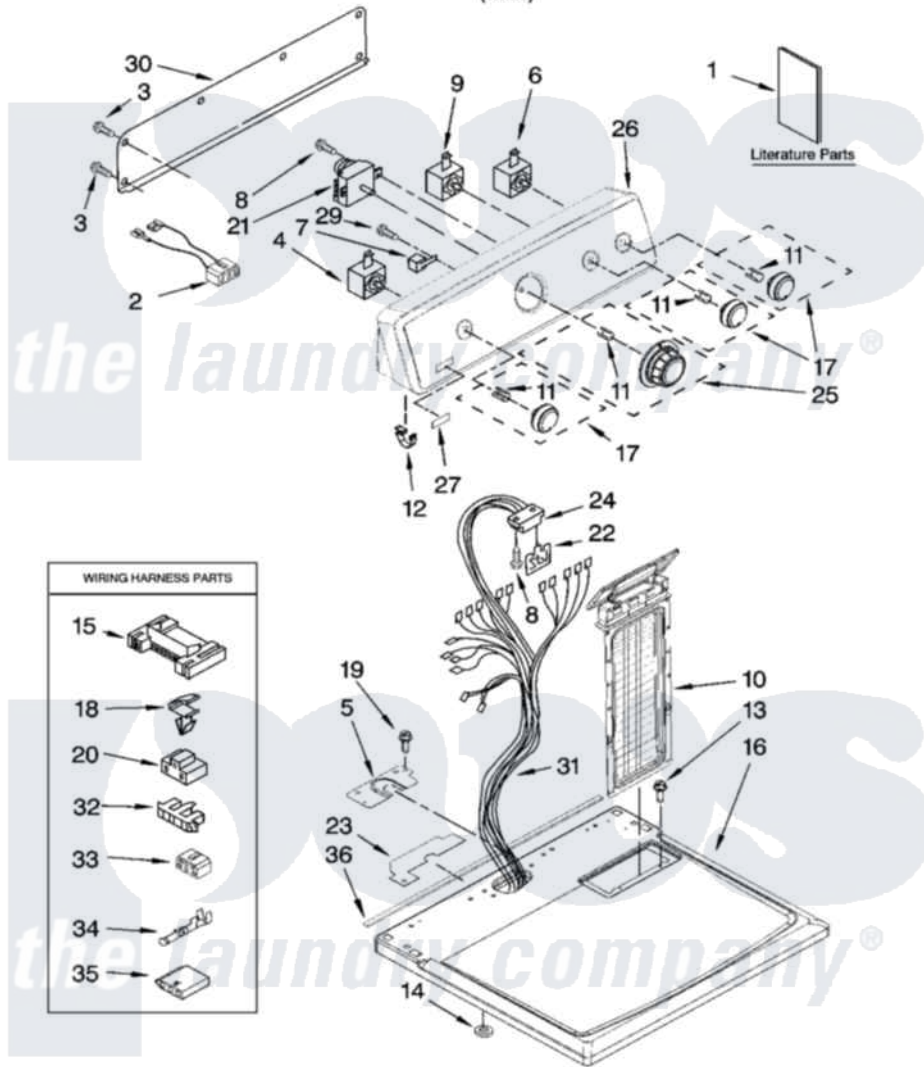

Maytag MED5720TQ0 01 - TOP AND CONSOLE PARTS

TOP AND CONSOLE PARTS

For Model: MED5720TQ0
(White)

29" ELECTRIC DRYER

11-07 Litho in U.S.A. (LAN)

1

Part No. W10136054 Rev. B

Maytag [Residential Maytag MED5720TQ0 Dryer Parts](#) Parts Diagram 01 - TOP AND CONSOLE PARTS

[Click on the part number to view part](#)

Item	Original Part Number	Replaced By	Status	Part Description
1	W10150648		Not Available	Sheet, Cycle Feature
"	W10150608		Not Available	Use & Care Guide (English)
"	8578889		Not Available	Wiring Diagram
2	W10113080			Wire, Jumper
3	693995			Screw, Hex Head
4	3405156			Switch, Rotary
5	8565981			Bracket, Harness
6	W10117655			Switch, Push-To-Start
7	694419			Mini-Buzzer
8	343641	681414		Screw, 10AB X 1/2
9	8578354			Switch, Temperature
10	8565972			Screen, Lint
11	8536939			Clip, Knob
12	8312709			Clip-Console
13	688983	487240		Screw, For Mtg. Service Capacitor
14	237446	487596		Washer