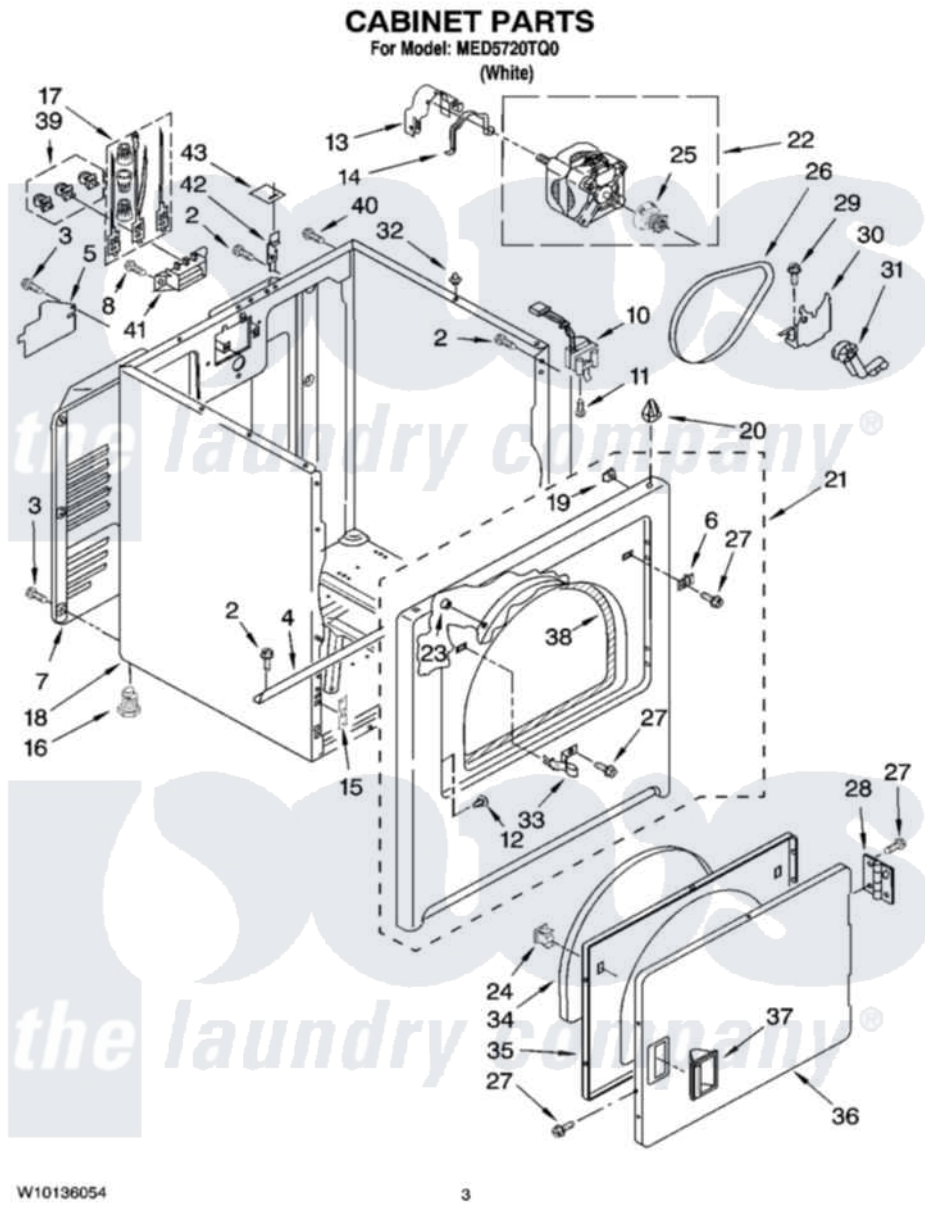

# Maytag MED5720TQ0 02 - CABINET PARTS

W10136054

3

Maytag [Residential Maytag MED5720TQ0 Dryer Parts](#) Parts Diagram 02 - CABINET PARTS  
Click on the part number to view part

Item	Original Part Number	Replaced By	Status	Part Description
2	343641	<a href="#">681414</a>		Screw, 10AB X 1/2
3	<a href="#">693995</a>			Screw, Hex Head
4	<a href="#">8541400</a>			Bracket, Cabinet
5	<a href="#">3396795</a>			Cover, Terminal Block
6	<a href="#">3403630</a>			Plug, Strike Hole
7	3396805	<a href="#">280043</a>		Panel-Rear
8	3393008	<a href="#">308685</a>		Side Trim )
10	<a href="#">3406107</a>			Door Switch Assembly
11	697773	<a href="#">3395530</a>		Screw
12	<a href="#">3404413</a>			Plug, Hinge Hole
13	<a href="#">3404162</a>			Clamp, Motor
14	<a href="#">660658</a>			Clamp, Motor Mounting 343481 685441
15	<a href="#">3394083</a>			Clip, Front Panel
16	3392100	<a href="#">49621</a>		Feet-Leveling
"	<a href="#">279810</a>			Foot-Optional
				Terminal Tipped And Brass