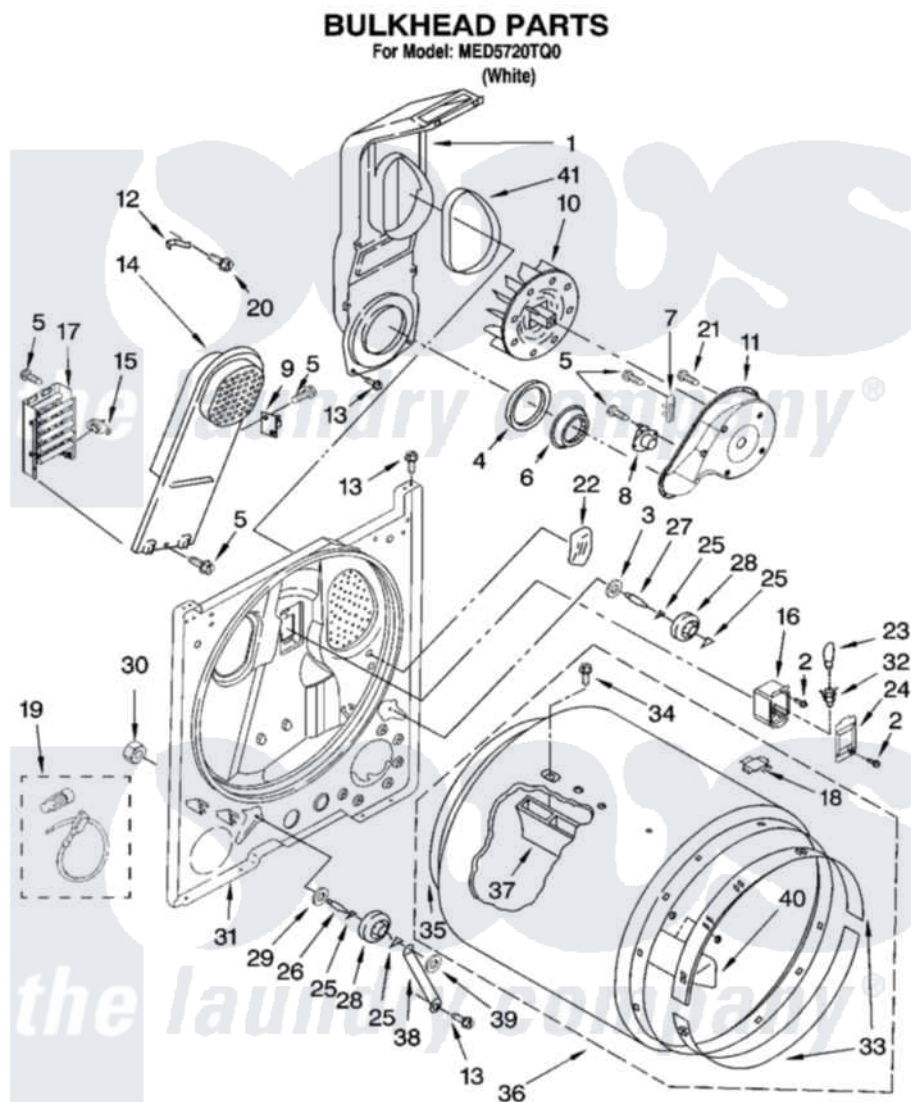

**Maytag MED5720TQ0 03 - BULKHEAD PARTS, OPTIONAL PARTS (NOT INCLUDED)**

W10136054

5

Maytag [Residential Maytag MED5720TQ0 Dryer Parts](#) Parts Diagram 03 - BULKHEAD PARTS, OPTIONAL PARTS (NOT INCLUDED)

[Click on the part number to view part](#)

Item	Original Part Number	Replaced By	Status	Part Description
1	<a href="#">348368</a>			Lint Chute Assembly
2	487909	<a href="#">488729</a>		Screw
3	<a href="#">3388703</a>			Washer, Support
4	<a href="#">347139</a>			Seal, Lint Chute
5	<a href="#">90767</a>			Screw, 8A X 3/8 HeX Washer Head Tapping
6	<a href="#">696302</a>			Shield, Exhaust
7	<a href="#">3392519</a>			Thermal Limiter
8	<a href="#">8318268</a>			Thermostat, Internal-Bias
9	3977393	<a href="#">279816</a>		Cutoff-Tml
10	<a href="#">694089</a>			Wheel, Blower
11	<a href="#">8577230</a>			Housing, Blower
12	3398161			CLIP
13	343641	<a href="#">681414</a>		Screw, 10AB X 1/2
14	<a href="#">8541818</a>			Box, Heater