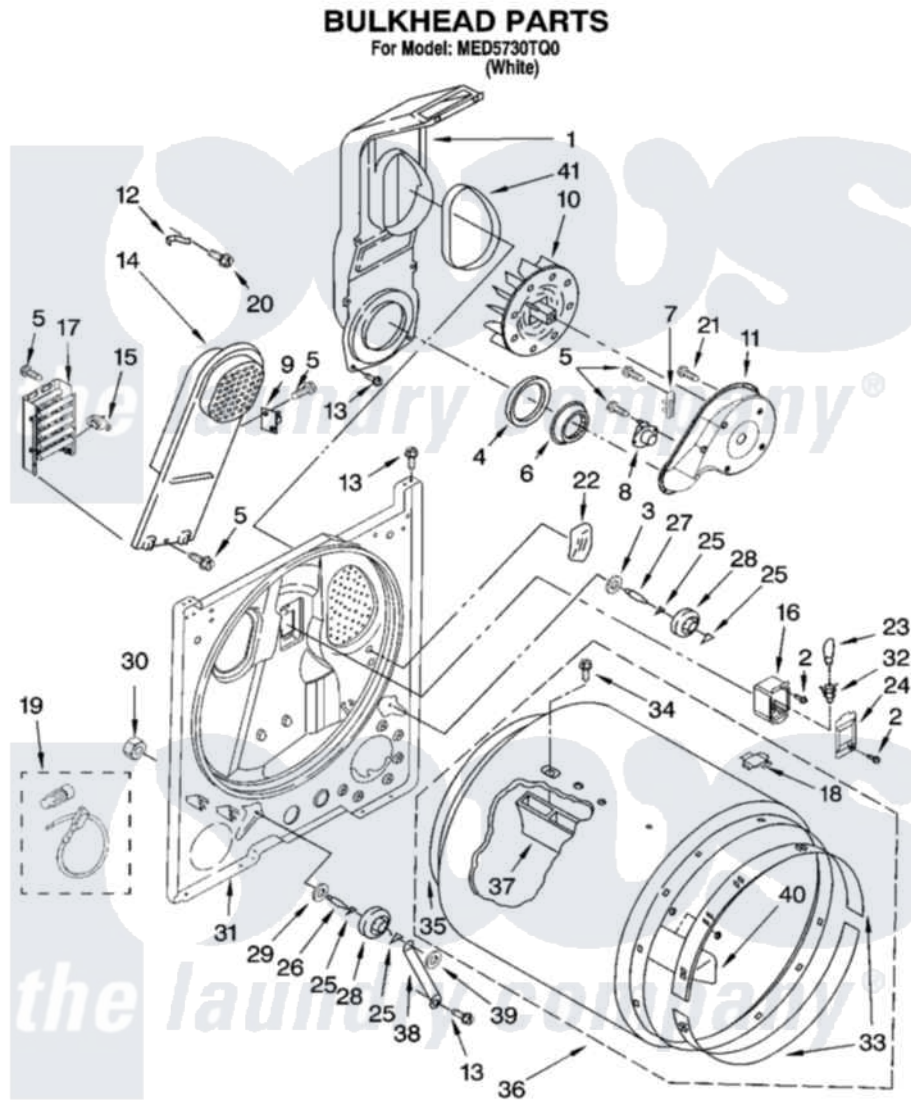

Maytag MED5730TQ0 03 - BULKHEAD PARTS, OPTIONAL PARTS (NOT INCLUDED)

W10136665

FOR ORDERING INFORMATION REFER TO PARTS PRICE LIST

5

Maytag [Residential Maytag MED5730TQ0 Dryer Parts](#) Parts Diagram 03 - BULKHEAD PARTS, OPTIONAL PARTS (NOT INCLUDED)

[Click on the part number to view part](#)

Item	Original Part Number	Replaced By	Status	Part Description
1	348368			Lint Chute Assembly
2	487909	488729		Screw
3	3388703			Washer, Support
4	347139			Seal, Lint Chute
5	90767			Screw, 8A X 3/8 HeX Washer Head Tapping
6	696302			Shield, Exhaust
7	3392519			Thermal Limiter
8	8318268			Thermostat, Internal-Bias
9	3977393	279816		Cutoff-Tml
10	694089			Wheel, Blower
11	8577230			Housing, Blower
12	3398161			CLIP
13	343641	681414		Screw, 10AB X 1/2
14	8541818			Box, Heater

15	3977767		Thermostat, High Limit 250 F
16	3977373		Bracket, Drum Light
17	3403585	279838	Element
18	8066086		Plug, Drum Hole
19	279457		Wire Kit, Terminal
20	489463		Screw, 8-18 X 1/16
21	3390647	488729	Screw
22	3976479	279366	Electrode
23	3406124	22002263	Lamp
24	3402841	8532165	Lens, Drum Light
25	690997		Washer, Thrust
26	3399506	W10359270	Shaft, Drum Roller Threads
27	3399507	W10359269	Shaft, Drum Roller Threads
28	3397590	349241T	Support
29	348197		Washer, Support
30	3359452		Nut, Lock
31	3403414		Bulkhead
32	W10136369		Socket, Drum Light Assembly
33	692526	279441	BeaRng-Rng
34	W10109200		Screw, Baffle Mounting
35	3406130	279857	Seal
36	695587		Drum Assembly
37	692490		Baffle, Drum
38	3976434		Bracket, Support Shaft
39	90296		Nut, Push On
40	3403636		Baffle, Drum
41	339956		Seal, Air Duct To Bulkhead
NI			Not Available
"	279948	4392065	Kit, Dryer Repair
"	3406839		Dry Rack Assembly
"	8522199		Accessory Parts
"	72017		Paint, Touch-Up
"	350930		Paint, Pressurized Spray B
"	350938		Paint, Pressurized Spray B
"	799344		Paint, Touch-Up)