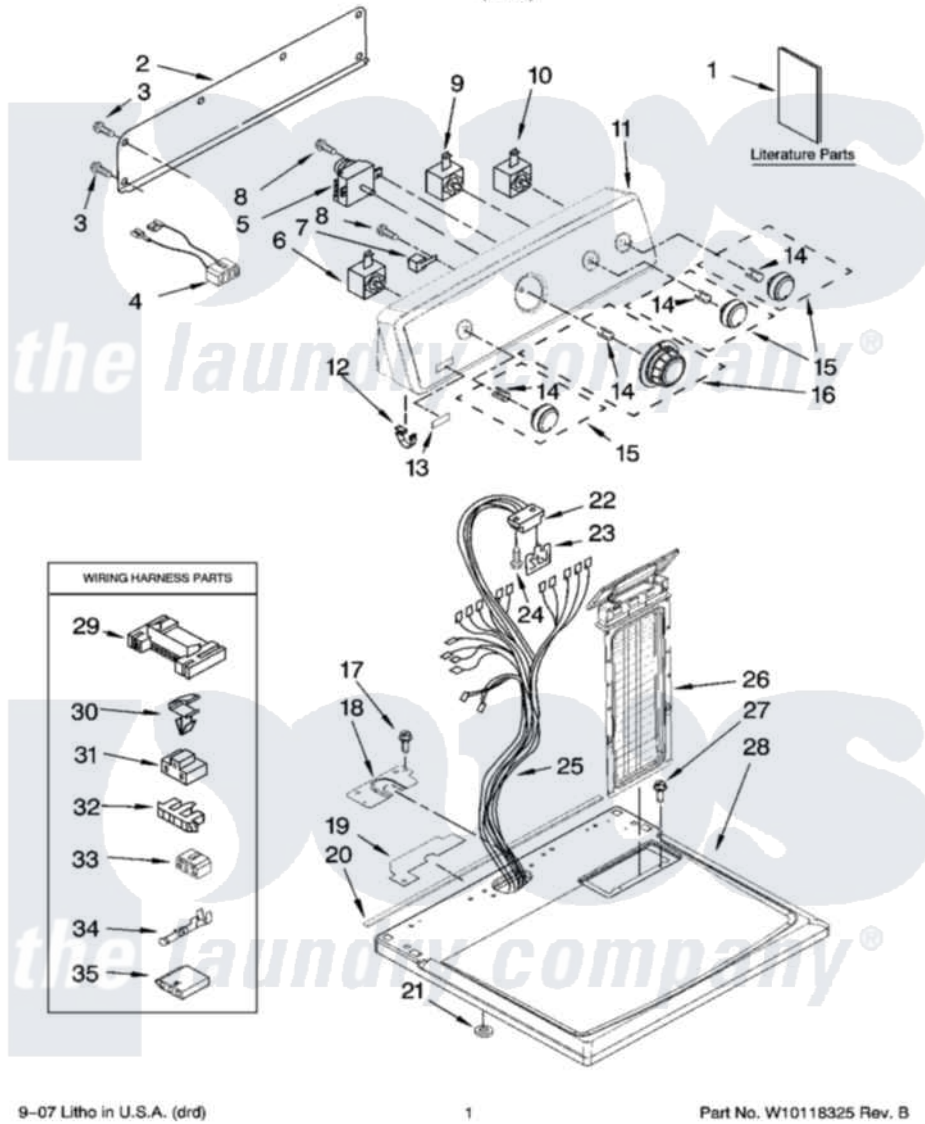

# Maytag MED5740TQ0 01 - TOP AND CONSOLE PARTS

## TOP AND CONSOLE PARTS

For Model: MED5740TQ0  
(White)

29" ELECTRIC DRYER

9-07 Litho in U.S.A. (drd)

1

Part No. W10118325 Rev. B

Maytag [Residential Maytag MED5740TQ0 Dryer Parts](#) Parts Diagram 01 - TOP AND CONSOLE PARTS

[Click on the part number to view part](#)

Item	Original Part Number	Replaced By	Status	Part Description
1	W10089171		Not Available	Sheet, Cycle Feature
"	W10088770		Not Available	Guide, Use & Care
"	8578889		Not Available	Wiring Diagram
2	<a href="#">W10112576</a>			Panel, Rear Console
3	<a href="#">693995</a>			Screw, Hex Head
4	<a href="#">W10113080</a>			Wire, Jumper
5	<a href="#">8566184</a>			Timer Assembly
6	<a href="#">3405156</a>			Switch, Rotary
7	<a href="#">694419</a>			Mini-Buzzer
8	8533971	<a href="#">90767</a>		Screw, 8A X 3/8 HeX Washer Head Tapping
9	<a href="#">8578352</a>			Switch, Temperature
10	<a href="#">W10117655</a>			Switch, Push-To-Start
11	W10086722	<a href="#">W10142688</a>		Console
12	<a href="#">8312709</a>			Clip-Console
13	W10112569	<a href="#">W10203949</a>		Medallion
14	<a href="#">8536939</a>			Clip, Knob