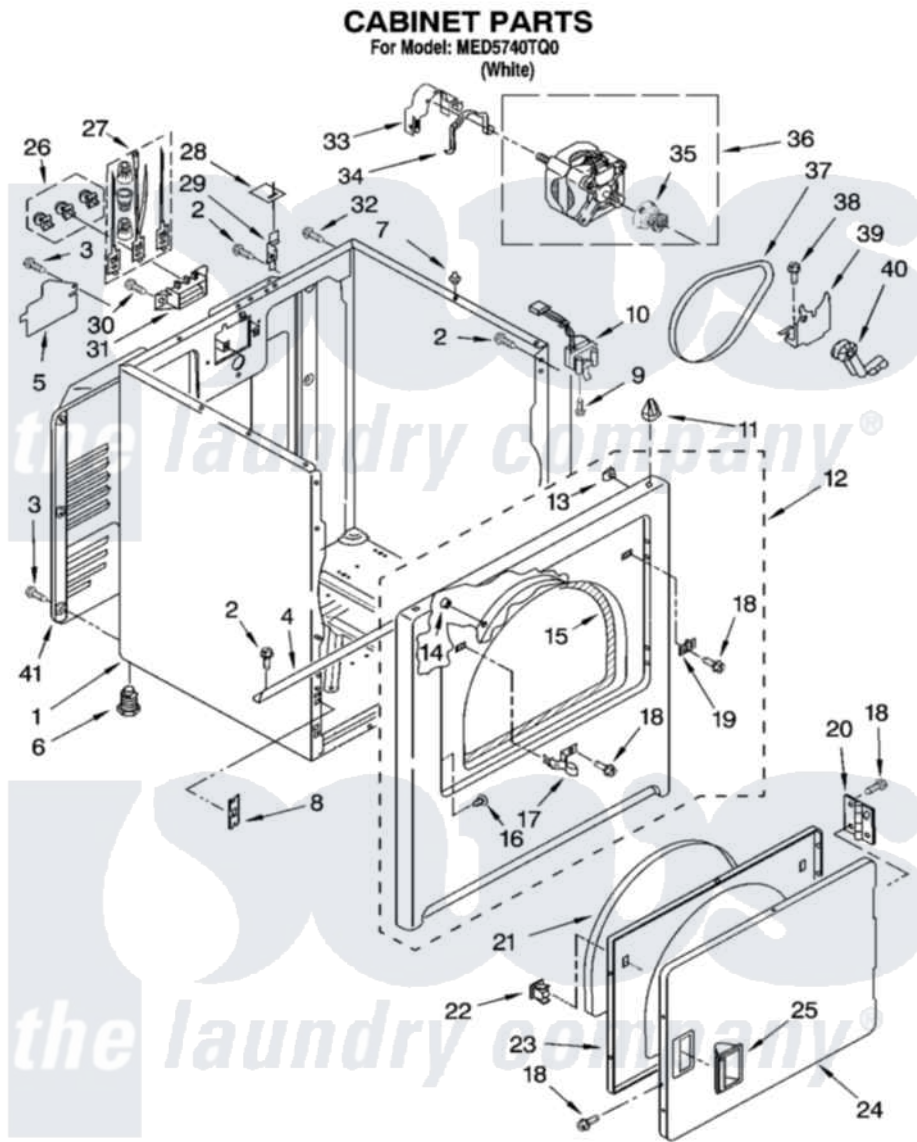

Maytag MED5740TQ0 02 - CABINET PARTS

W10118325

3

Maytag [Residential Maytag MED5740TQ0 Dryer Parts](#) Parts Diagram 02 - CABINET PARTS
Click on the part number to view part

Item	Original Part Number	Replaced By	Status	Part Description
1	8530603	8533643		Cabinet
2	343641	681414		Screw, 10AB X 1/2
3	693995			Screw, Hex Head
4	8541400			Bracket, Cabinet
5	3396795			Cover, Terminal Block
6	3392100	49621		Feet-Leveling
"	279810			Foot-Optional
7	18776			Lock, Front Top
8	3394083			Clip, Front Panel
9	697773	3395530		Screw
10	3406107			Door Switch Assembly
11	98669			Lock, Front Top
12	3403444	279852		Panel
13	98234			Clip, U-Bend
14	685203	279220		Clip
15	3406129			Seal And Bearing Assembly

16	3404413		Plug, Hinge Hole
17	3403431		Strike, Panel
18	342055	488627	Screw
19	3403630		Plug, Strike Hole
20	3405514	W10362431	Hinge And Pin Assembly
21	3405246		Seal, Door Push-To-Start
22	3389441		Door Catch Assembly
23	3402341		Door, Inner
24	3402335		Door, Front
25	8565970		Handle, Door
26	279393		Terminal Block Screw Kit
27	279318		Terminal Tinned And Brass Panel
28	18849		Pad, Top Hinge
29	8066217		Hinge, Top
30	3393008	308685	Side Trim)
31	3397659		Block, Terminal
32	697776	4331106	Screw, No.10-32 X 7/16
33	3404162		Clamp, Motor
34	660658		Clamp, Motor Mounting 343481 685441
35	8066184		Pulley, Motor
36	8066206	279827	Motor-Drve
37	W10131364	341241	Belt
38	3400500		Bolt, 3405245 5/16-18 X 3/4
39	348780		Base, Motor
40	691366		Idler And Pulley Assembly
41	3396805	280043	Panel-Rear