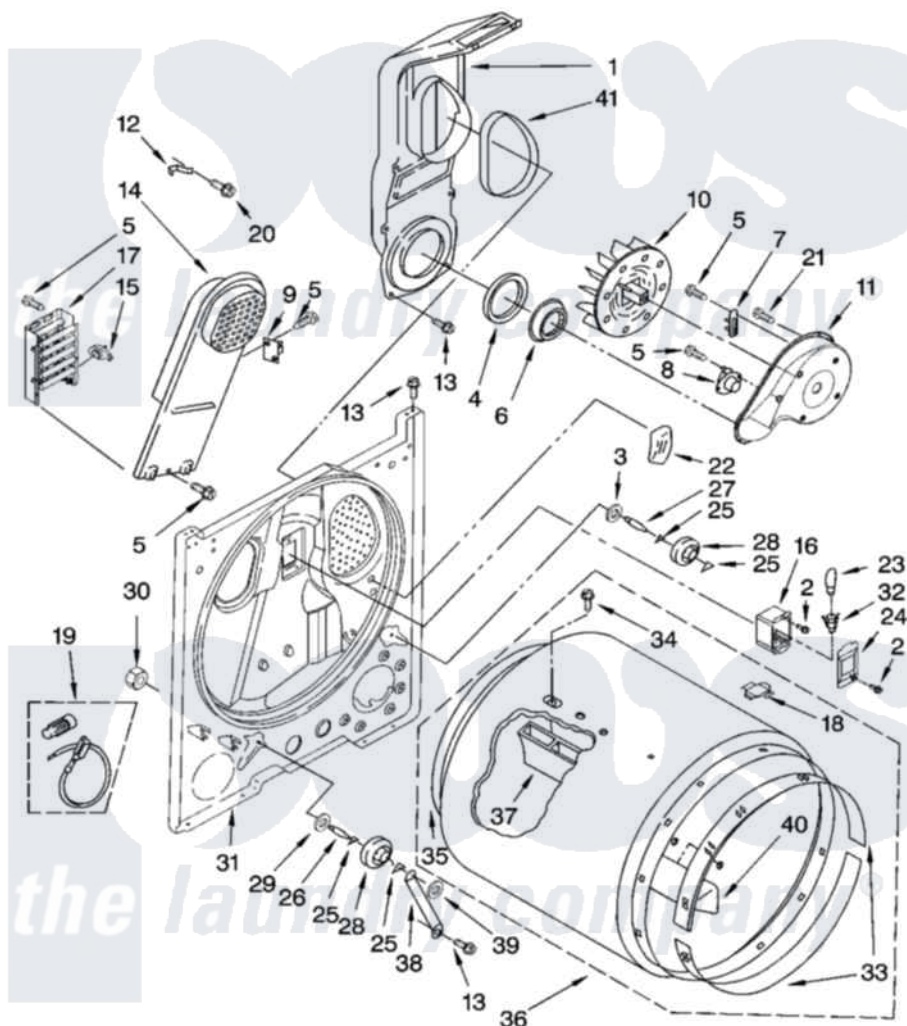

**Maytag MED5740TQ0 03 - BULKHEAD PARTS, OPTIONAL PARTS (NOT INCLUDED)**

**BULKHEAD PARTS**

For Model: MED5740TQ0  
(White)

W10118325

5

Maytag [Residential Maytag MED5740TQ0 Dryer Parts](#) Parts Diagram 03 - BULKHEAD PARTS, OPTIONAL PARTS (NOT INCLUDED)

[Click on the part number to view part](#)

Item	Original Part Number	Replaced By	Status	Part Description
1	<a href="#">348368</a>			Lint Chute Assembly
2	487909	<a href="#">488729</a>		Screw
3	<a href="#">3388703</a>			Washer, Support
4	<a href="#">347139</a>			Seal, Lint Chute
5	<a href="#">90767</a>			Screw, 8A X 3/8 HeX Washer Head Tapping
6	<a href="#">696302</a>			Shield, Exhaust
7	<a href="#">3392519</a>			Thermal Limiter
8	<a href="#">8318268</a>			Thermostat, Internal-Bias
9	3977393	<a href="#">279816</a>		Cutoff-Tml
10	<a href="#">694089</a>			Wheel, Blower
11	<a href="#">8577230</a>			Housing, Blower
12	3398161			CLIP
13	343641	<a href="#">681414</a>		Screw, 10AB X 1/2
14	<a href="#">8541818</a>			Box, Heater