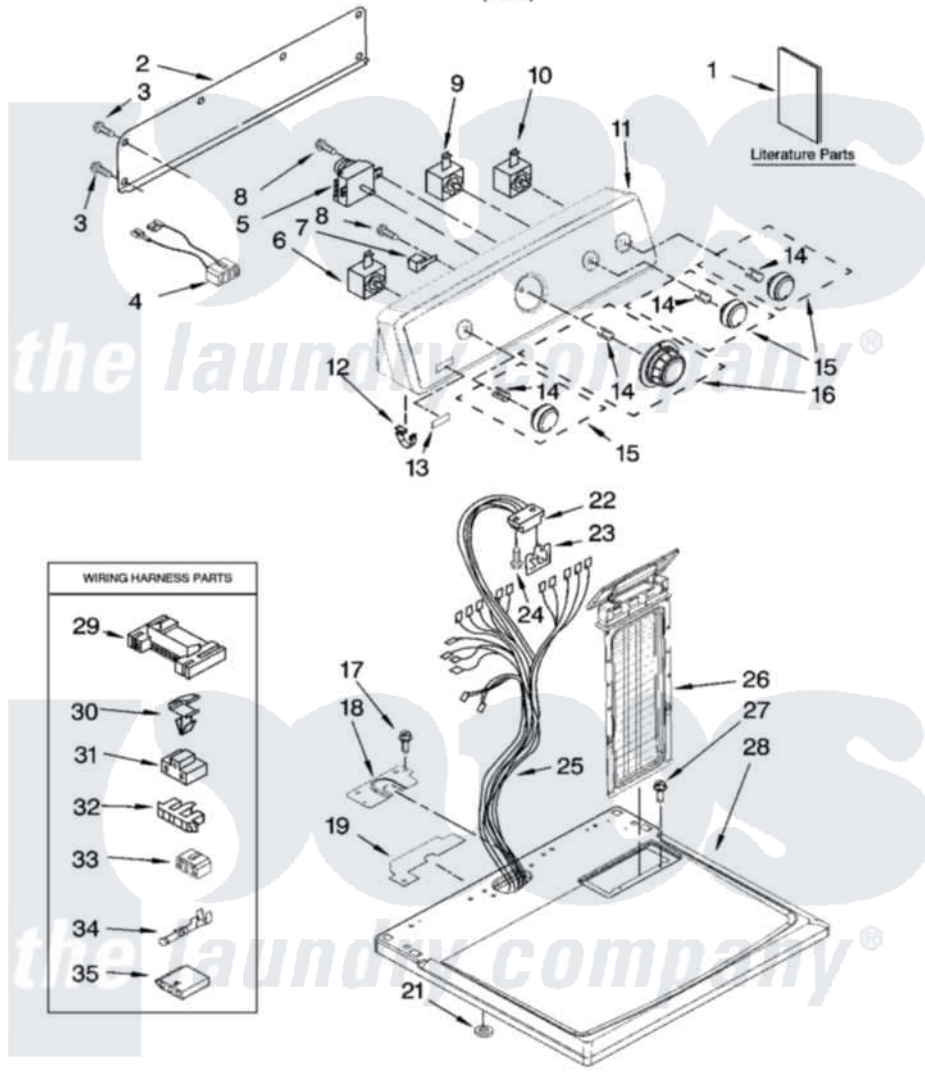

Maytag MED5740TQ1 01 - TOP AND CONSOLE PARTS

TOP AND CONSOLE PARTS

For Model: MED5740TQ1
(White)

29" ELECTRIC DRYER

10-07 Litho in U.S.A. (LAN)

1

Part No. W10169175 Rev. A

Maytag [Residential Maytag MED5740TQ1 Dryer Parts](#) Parts Diagram 01 - TOP AND CONSOLE PARTS

[Click on the part number to view part](#)

Item	Original Part Number	Replaced By	Status	Part Description
1	W10089171		Not Available	Sheet, Cycle Feature
"	W10088770		Not Available	Guide, Use & Care
"	8578889		Not Available	Wiring Diagram
2	W10112577			Panel, Rear Console
3	693995			Screw, Hex Head
4	W10113080			Wire, Jumper
5	8566184			Timer Assembly
6	3405156			Switch, Rotary
7	694419			Mini-Buzzer
8	8533971	90767		Screw, 8A X 3/8 HeX Washer Head Tapping
9	8578352			Switch, Temperature
10	W10117655			Switch, Push-To-Start
11	W10086722	W10142688		Console
12	8312709			Clip-Console
13	W10112569	W10203949		Medallion
14	8536939			Clip, Knob

15	W10110029		Knob, Control
16	W10110030		Timer Knob Assembly
17	337686	Not Available	SCREW, 8-18 X .500
18	W10112578		Harness, Bracket
19	W10112603		Seal, Harness
21	237446	487596	Washer
22	3391885		Connector, Edge
23	8558178		Control, Electronic
24	343641	681414	Screw, 10AB X 1/2
25	W10110993		Harness, Wiring
26	8565972		Screen, Lint
27	688983	487240	Screw, For Mtg. Service Capacitor
28	W10112599		Top
29	3395683		Receptacle, Multi-Terminal
30	3394427		Clip-Harness
31	3401144		Connector
32	3397269		Connector, Timer
33	3347243		Block, Disconnect
34	94614		Terminal
35	3936144		Do-It-Yourself Repair Manuals