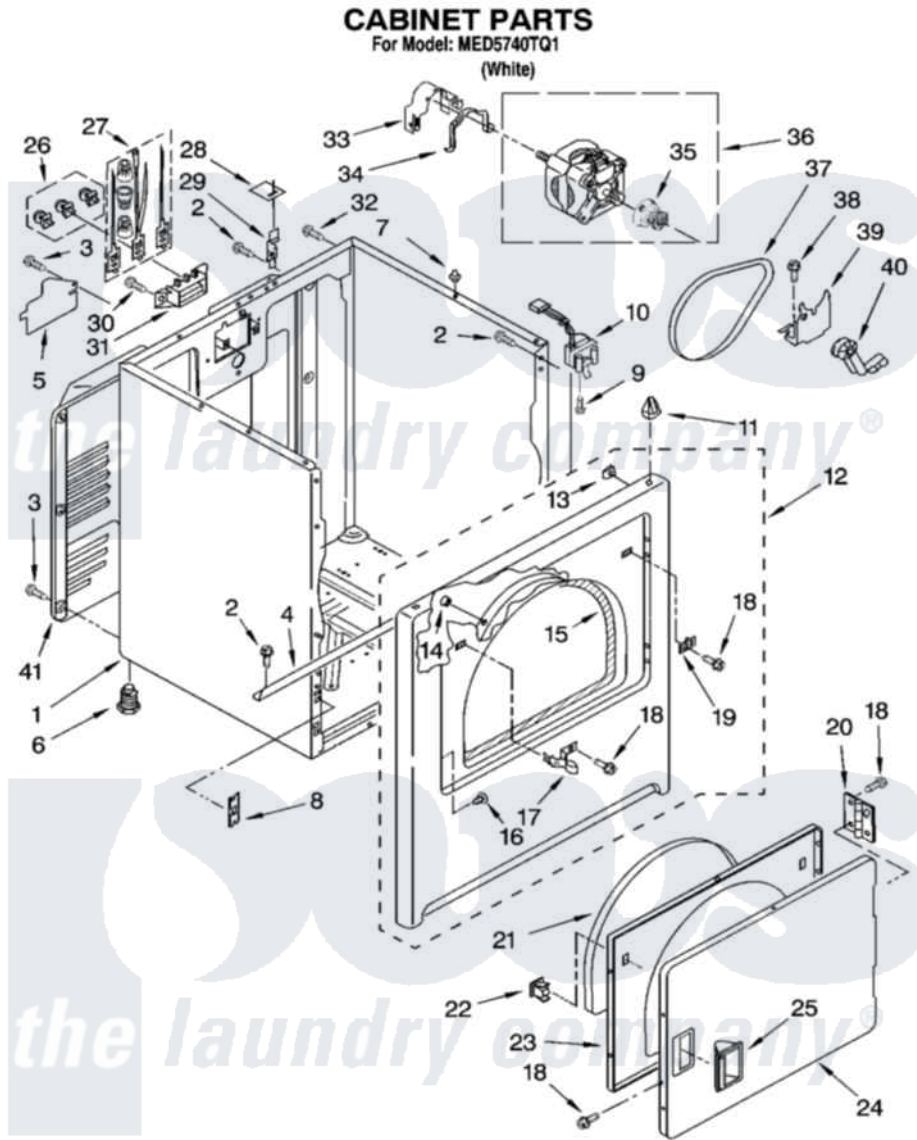

Maytag MED5740TQ1 02 - CABINET PARTS

W10169175

3

Maytag [Residential Maytag MED5740TQ1 Dryer Parts](#) Parts Diagram 02 - CABINET PARTS
Click on the part number to view part

Item	Original Part Number	Replaced By	Status	Part Description
1	8530603	8533643		Cabinet
2	343641	681414		Screw, 10AB X 1/2
3	693995			Screw, Hex Head
4	8541400			Bracket, Cabinet
5	3396795			Cover, Terminal Block
6	3392100	49621		Feet-Leveling
"	279810			Foot-Optional
7	18776			Lock, Front Top
8	3394083			Clip, Front Panel
9	697773	3395530		Screw
10	3406107			Door Switch Assembly
11	98669			Lock, Front Top
12	3403444	279852		Panel
13	98234			Clip, U-Bend
14	685203	279220		Clip
15	3406129			Seal And Bearing Assembly

16	3404413		Plug, Hinge Hole
17	3403431		Strike, Panel
18	342055	488627	Screw
19	3403630		Plug, Strike Hole
20	3405514	W10362431	Hinge And Pin Assembly
21	3405246		Seal, Door Push-To-Start
22	3389441		Door Catch Assembly
23	3402341		Door, Inner
24	3402335		Door, Front
25	8565970		Handle, Door
26	279393		Terminal Block Screw Kit
27	279318		Terminal Tinned And Brass Panel
28	18849		Pad, Top Hinge
29	8066217		Hinge, Top
30	3393008	308685	Side Trim)
31	3397659		Block, Terminal
32	697776	4331106	Screw, No.10-32 X 7/16
33	3404162		Clamp, Motor
34	660658		Clamp, Motor Mounting 343481 685441
35	8066184		Pulley, Motor
36	8066206	279827	Motor-Drve
37	W10131364	341241	Belt
38	3400500		Bolt, 3405245 5/16-18 X 3/4
39	348780		Base, Motor
40	691366		Idler And Pulley Assembly
41	3396805	280043	Panel-Rear