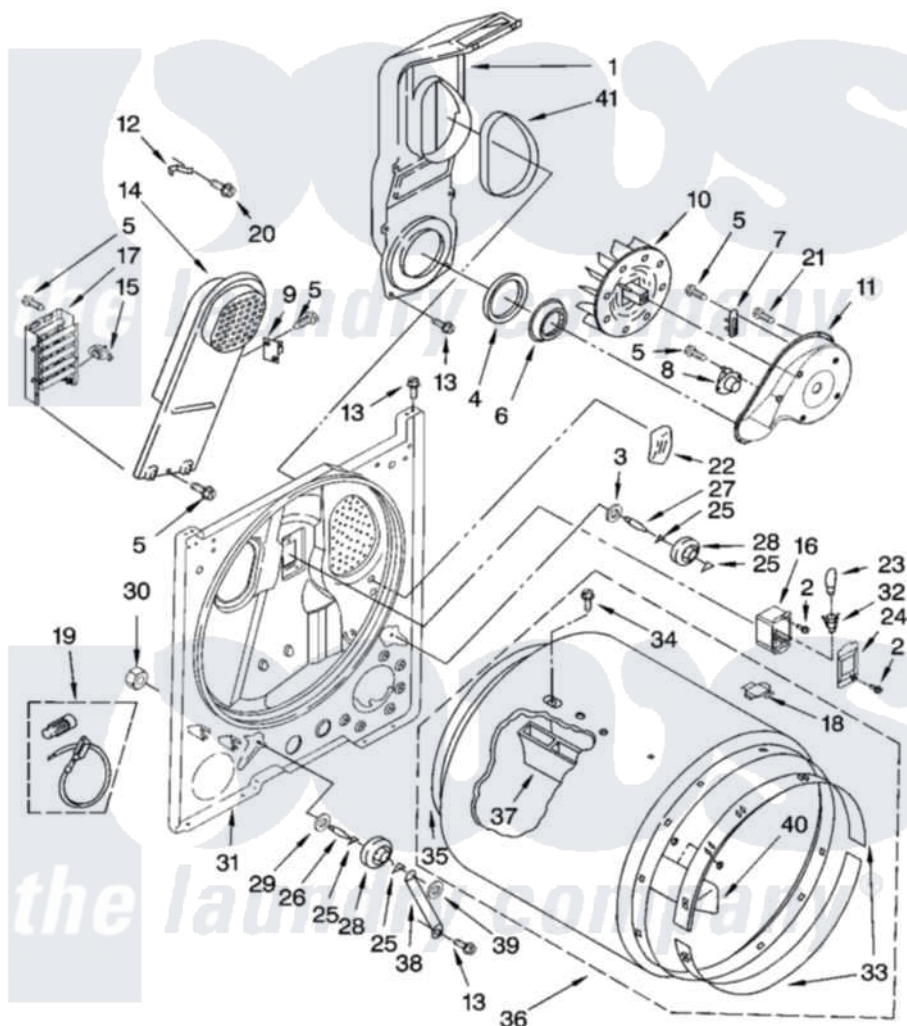

Maytag MED5740TQ1 03 - BULKHEAD PARTS, OPTIONAL PARTS (NOT INCLUDED)

BULKHEAD PARTS

For Model: MED5740TQ1

(White)

W10169175

5

Maytag [Residential Maytag MED5740TQ1 Dryer Parts](#) Parts Diagram 03 - BULKHEAD PARTS, OPTIONAL PARTS (NOT INCLUDED)

[Click on the part number to view part](#)

Item	Original Part Number	Replaced By	Status	Part Description
1	348368			Lint Chute Assembly
2	487909	488729		Screw
3	3388703			Washer, Support
4	347139			Seal, Lint Chute
5	90767			Screw, 8A X 3/8 HeX Washer Head Tapping
6	696302			Shield, Exhaust
7	3392519			Thermal Limiter
8	8318268			Thermostat, Internal-Bias
9	3977393	279816		Cutoff-Tml
10	694089			Wheel, Blower
11	8577230			Housing, Blower
12	3398161			CLIP
13	343641	681414		Screw, 10AB X 1/2
14	8541818			Box, Heater

15	3977767		Thermostat, High Limit 250 F
16	3977373		Bracket, Drum Light
17	3403585	279838	Element
18	8066086		Plug, Drum Hole
19	279457		Wire Kit, Terminal
20	489463		Screw, 8-18 X 1/16
21	3390647	488729	Screw
22	3976479	279366	Electrode
23	3406124	22002263	Lamp
24	3402841	8532165	Lens, Drum Light
25	690997		Washer, Thrust
26	3399506	W10359270	Shaft, Drum Roller Threads
27	3399507	W10359269	Shaft, Drum Roller Threads
28	3397590	349241T	Support
29	348197		Washer, Support
30	3359452		Nut, Lock
31	3403414		Bulkhead
32	W10136369		Socket, Drum Light Assembly
33	692526	279441	BeaRng-Rng
34	W10109200		Screw, Baffle Mounting
35	3406130	279857	Seal
36	695587		Drum Assembly
37	692490		Baffle, Drum
38	3976434		Bracket, Support Shaft
39	90296		Nut, Push On
40	3403636		Baffle, Drum
41	339956		Seal, Air Duct To Bulkhead
NI			Not Available
"	279948	4392065	Kit, Dryer Repair
"	3406839		Dry Rack Assembly
"	8522199		Accessory Parts
"	72017		Paint, Touch-Up
"	350930		Paint, Pressurized Spray B
"	350938		Paint, Pressurized Spray B
"	799344		Paint, Touch-Up)