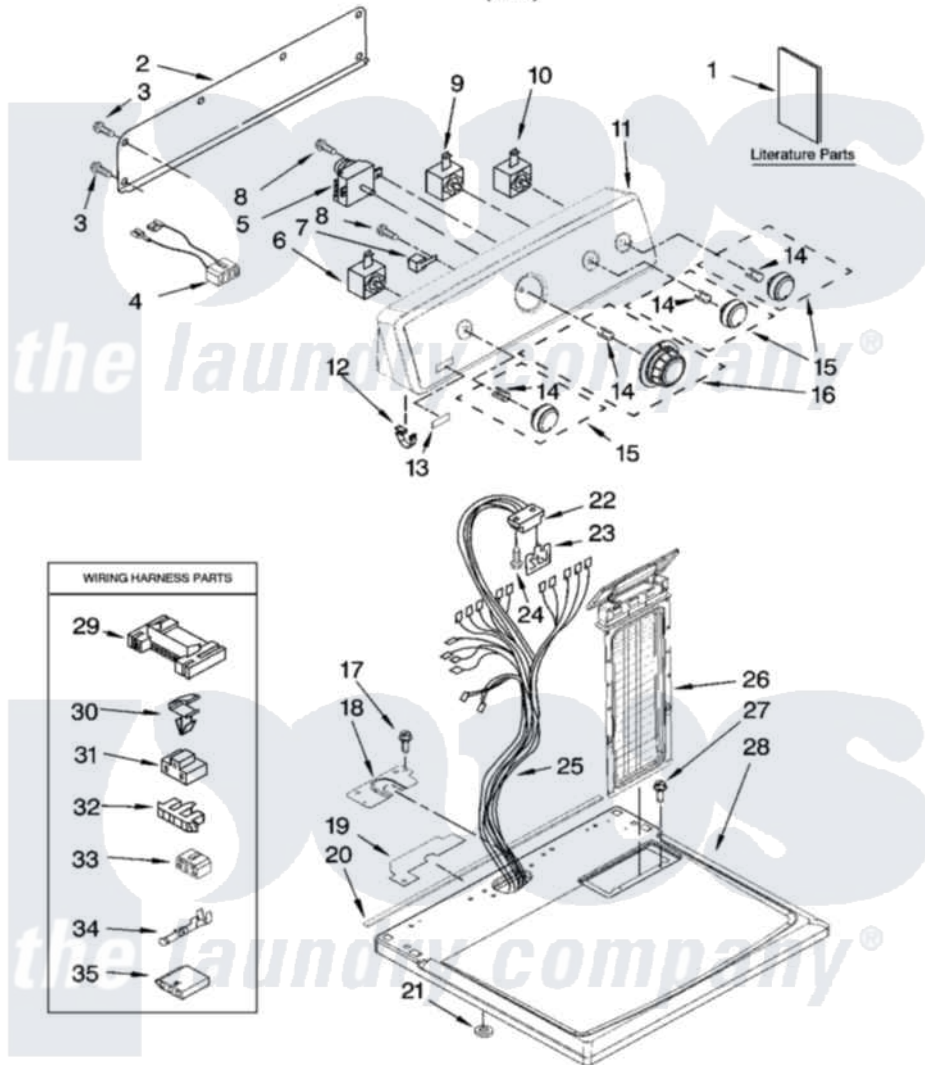

# Maytag MED5770TQ0 01 - TOP AND CONSOLE PARTS

## TOP AND CONSOLE PARTS

For Model: MED5770TQ0  
(White)

29" ELECTRIC DRYER

10-07 Litho in U.S.A. (drd)

1

Part No. W10133727 Rev. B

Maytag [Residential Maytag MED5770TQ0 Dryer Parts](#) Parts Diagram 01 - TOP AND CONSOLE PARTS

[Click on the part number to view part](#)

Item	Original Part Number	Replaced By	Status	Part Description
1	W10089171		Not Available	Sheet, Cycle Feature
"	W10088770		Not Available	Guide, Use & Care
"	8578889		Not Available	Wiring Diagram
2	<a href="#">W10112576</a>			Panel, Rear Console
3	<a href="#">693995</a>			Screw, Hex Head
4	<a href="#">W10113080</a>			Wire, Jumper
5	<a href="#">8566184</a>			Timer Assembly
6	<a href="#">3405156</a>			Switch, Rotary
7	<a href="#">694419</a>			Mini-Buzzer
8	8533971	<a href="#">90767</a>		Screw, 8A X 3/8 HeX Washer Head Tapping
9	<a href="#">8578352</a>			Switch, Temperature
10	<a href="#">W10117655</a>			Switch, Push-To-Start
11	W10086728	<a href="#">W10173390</a>		Console
12	<a href="#">8312709</a>			Clip-Console
13	W10112569	<a href="#">W10203949</a>		Medallion
14	<a href="#">8536939</a>			Clip, Knob