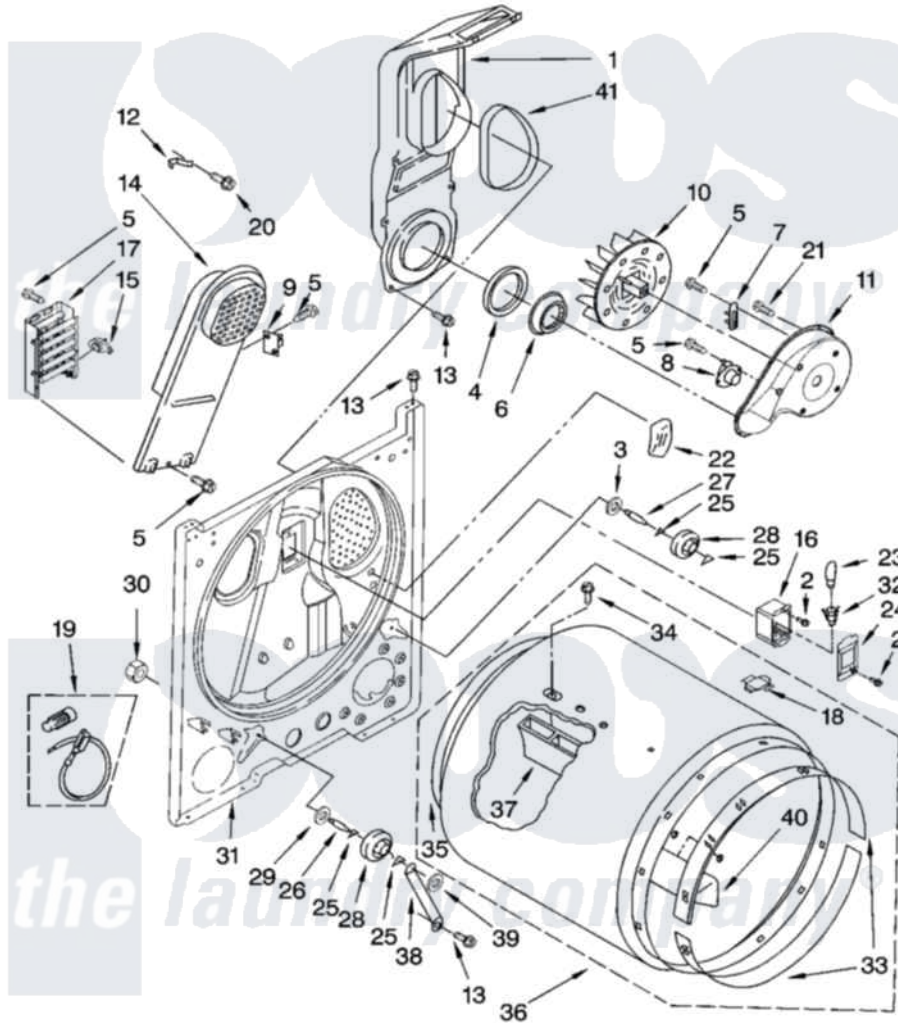

Maytag MED5770TQ0 03 - BULKHEAD PARTS, OPTIONAL PARTS (NOT INCLUDED)

BULKHEAD PARTS

For Model: MED5770TQ0
(White)

W10133727

5

Maytag [Residential Maytag MED5770TQ0 Dryer Parts](#) Parts Diagram 03 - BULKHEAD PARTS, OPTIONAL PARTS (NOT INCLUDED)

[Click on the part number to view part](#)

Item	Original Part Number	Replaced By	Status	Part Description
1	348368			Lint Chute Assembly
2	487909	488729		Screw
3	3388703			Washer, Support
4	347139			Seal, Lint Chute
5	90767			Screw, 8A X 3/8 HeX Washer Head Tapping
6	696302			Shield, Exhaust
7	3392519			Thermal Limiter
8	8318268			Thermostat, Internal-Bias
9	3977393	279816		Cutoff-Tml
10	694089			Wheel, Blower
11	8577230			Housing, Blower
12	3398161			CLIP
13	343641	681414		Screw, 10AB X 1/2
14	8541818			Box, Heater

15	3977767		Thermostat, High Limit 250 F
16	3977373		Bracket, Drum Light
17	3403585	279838	Element
18	8066086		Plug, Drum Hole
19	279457		Wire Kit, Terminal
20	489463		Screw, 8-18 X 1/16
21	3390647	488729	Screw
22	3976479	279366	Electrode
23	3406124	22002263	Lamp
24	3402841	8532165	Lens, Drum Light
25	690997		Washer, Thrust
26	3399506	W10359270	Shaft, Drum Roller Threads
27	3399507	W10359269	Shaft, Drum Roller Threads
28	3397590	349241T	Support
29	348197		Washer, Support
30	3359452		Nut, Lock
31	3403414		Bulkhead
32	W10136369		Socket, Drum Light Assembly
33	692526	279441	BeaRng-Rng
34	W10109200		Screw, Baffle Mounting
35	3406130	279857	Seal
36	695587		Drum Assembly
37	692490		Baffle, Drum
38	3976434		Bracket, Support Shaft
39	90296		Nut, Push On
40	3403636		Baffle, Drum
41	339956		Seal, Air Duct To Bulkhead
NI			Not Available
"	279948	4392065	Kit, Dryer Repair
"	3406839		Dry Rack Assembly
"	8522199		Accessory Parts
"	72017		Paint, Touch-Up
"	350930		Paint, Pressurized Spray B
"	350938		Paint, Pressurized Spray B
"	799344		Paint, Touch-Up)