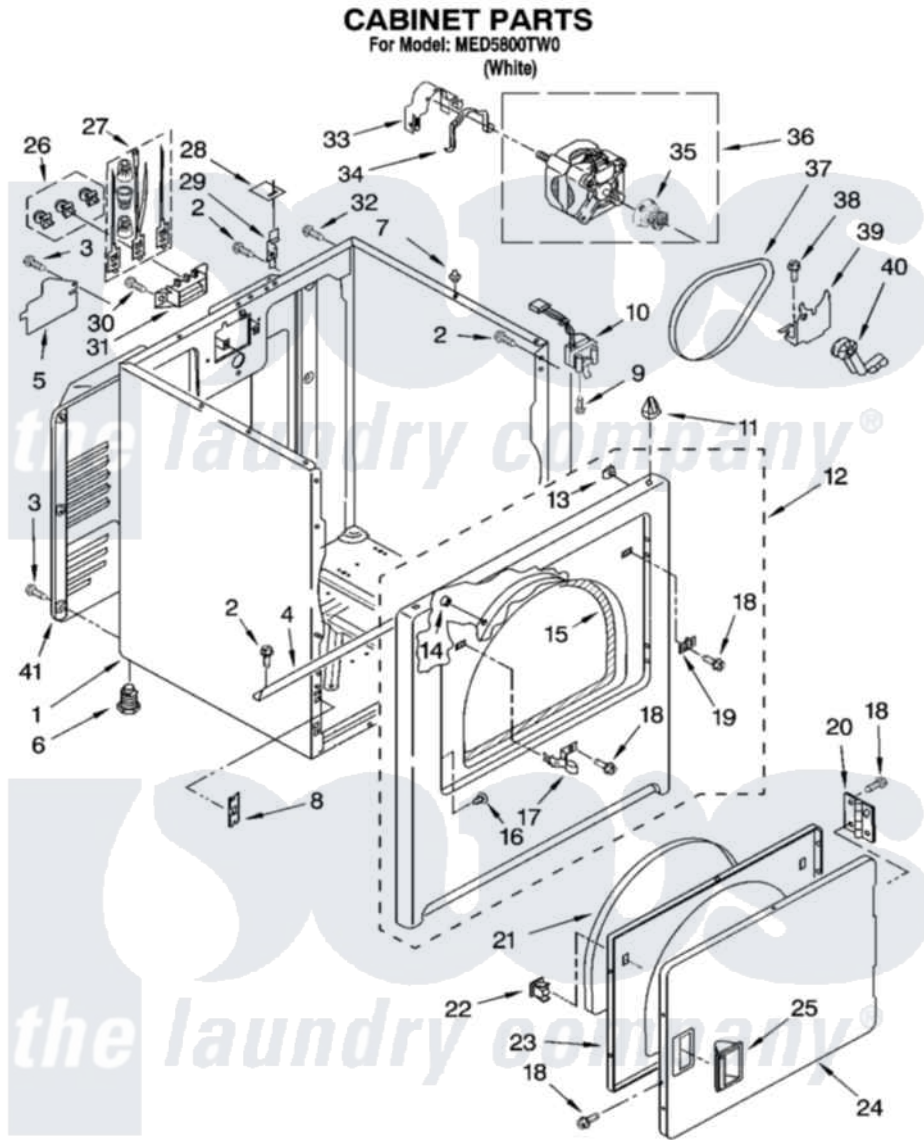

Maytag MED5800TW0 02 - CABINET PARTS

W10118326

3

Maytag [Residential Maytag MED5800TW0 Dryer Parts](#) Parts Diagram 02 - CABINET PARTS
 Click on the part number to view part

Item	Original Part Number	Replaced By	Status	Part Description
1	8530603	8533643		Cabinet
2	343641	681414		Screw, 10AB X 1/2
3	693995			Screw, Hex Head
4	8541400			Bracket, Cabinet
5	3396795			Cover, Terminal Block
6	3392100	49621		Feet-Leveling
"	279810			Foot-Optional
7	18776			Lock, Front Top
8	3394083			Clip, Front Panel
9	697773	3395530		Screw
10	3406107			Door Switch Assembly
11	98669			Lock, Front Top
12	3403444	279852		Panel
13	98234			Clip, U-Bend
14	685203	279220		Clip
15	3406129			Seal And Bearing Assembly

16	3404413		Plug, Hinge Hole
17	3403431		Strike, Panel
18	342055	488627	Screw
19	3403630		Plug, Strike Hole
20	3405514	W10362431	Hinge And Pin Assembly
21	3405246		Seal, Door Push-To-Start
22	3389441		Door Catch Assembly
23	3402341		Door, Inner
24	3402335		Door, Front
25	8565970		Handle, Door
26	279393		Terminal Block Screw Kit
27	279318		Terminal Tinned And Brass Panel
28	18849		Pad, Top Hinge
29	8066217		Hinge, Top
30	3393008	308685	Side Trim)
31	3397659		Block, Terminal
32	697776	4331106	Screw, No.10-32 X 7/16
33	3404162		Clamp, Motor
34	660658		Clamp, Motor Mounting 343481 685441
35	8066184		Pulley, Motor
36	8066206	279827	Motor-Drve
37	W10131364	341241	Belt
38	3400500		Bolt, 3405245 5/16-18 X 3/4
39	348780		Base, Motor
40	691366		Idler And Pulley Assembly
41	3396805	280043	Panel-Rear