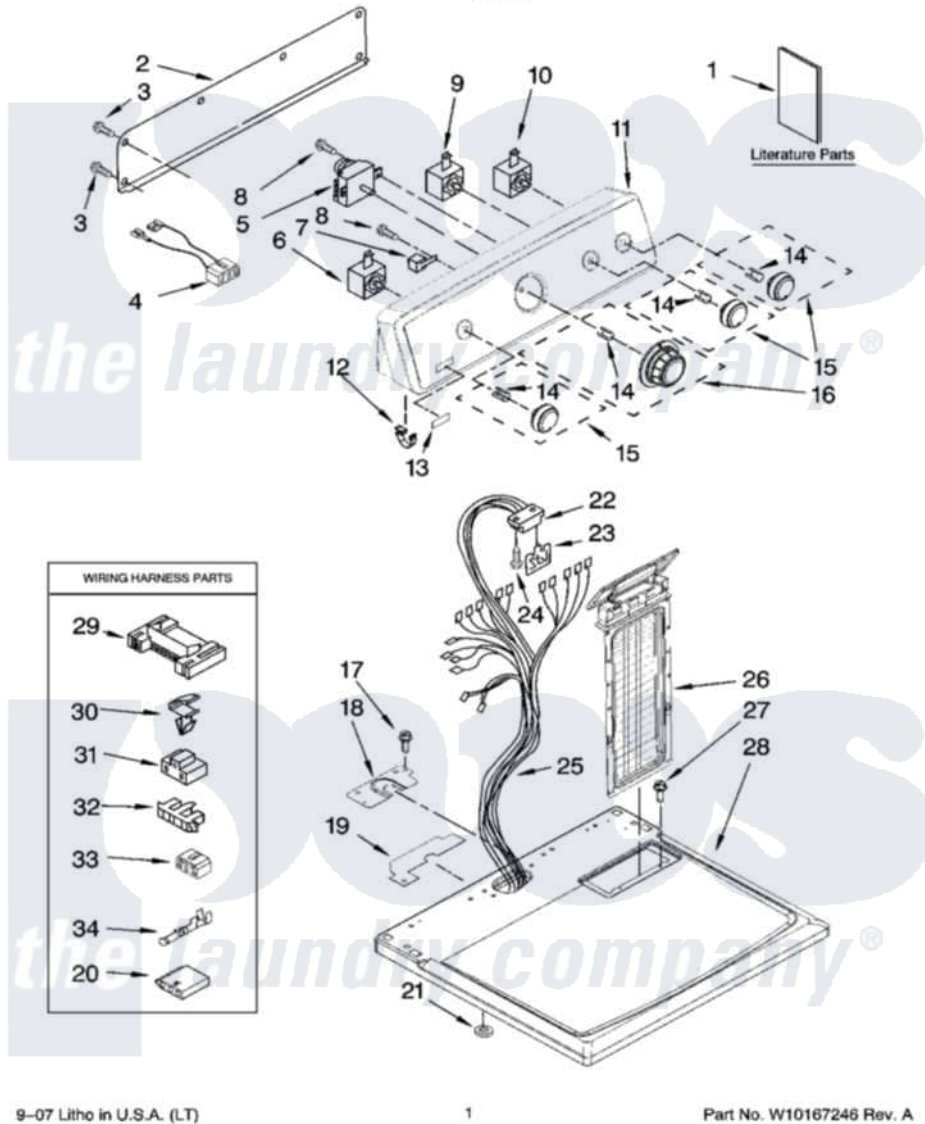

Maytag MED5800TW1 01 - TOP AND CONSOLE PARTS

TOP AND CONSOLE PARTS

For Model: MED5800TW1
(White)

29" ELECTRIC DRYER

9-07 Litho in U.S.A. (LT)

1

Part No. W10167246 Rev. A

Maytag [Residential Maytag MED5800TW1 Dryer Parts](#) Parts Diagram 01 - TOP AND CONSOLE PARTS

[Click on the part number to view part](#)

Item	Original Part Number	Replaced By	Status	Part Description
1	W10089171		Not Available	Sheet, Cycle Feature
"	W10088770		Not Available	Guide, Use & Care
"	8578889		Not Available	Wiring Diagram
2	W10112577			Panel, Rear Console
3	693995			Screw, Hex Head
4	W10113080			Wire, Jumper
5	8566184			Timer Assembly
6	3405156			Switch, Rotary
7	694419			Mini-Buzzer
8	8533971	90767		Screw, 8A X 3/8 HeX Washer Head Tapping
9	8578354			Switch, Temperature
10	W10117655			Switch, Push-To-Start
11	W10086711	W10142689		Console
12	8312709			Clip-Console
13	W10112569	W10203949		Medallion
14	8536939			Clip, Knob

15	W10110035		Knob
16	W10110036		Knob
17	337686	Not Available	SCREW, 8-18 X .500
18	W10112578		Harness, Bracket
19	W10112603		Seal, Harness
20	3936144		Do-It-Yourself Repair Manuals
21	237446	487596	Washer
22	3391885		Connector, Edge
23	8558178		Control, Electronic
24	343641	681414	Screw, 10AB X 1/2
25	W10110993		Harness, Wiring
26	8565972		Screen, Lint
27	688983	487240	Screw, For Mtg. Service Capacitor
28	W10112599		Top
29	3395683		Receptacle, Multi-Terminal
30	3394427		Clip-Harness
31	3401144		Connector
32	3397269		Connector, Timer
33	3347243		Block, Disconnect
34	94614		Terminal