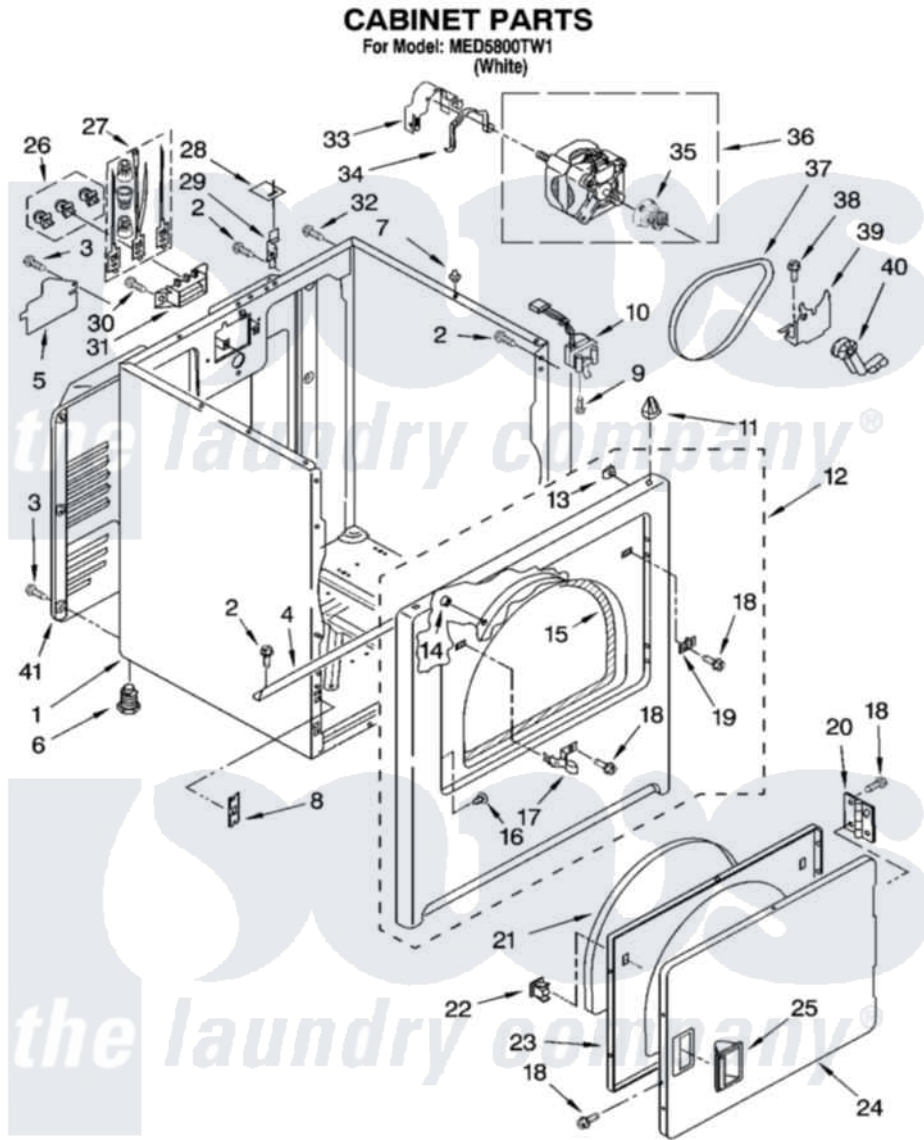

Maytag MED5800TW1 02 - CABINET PARTS

W10167246

3

Maytag [Residential Maytag MED5800TW1 Dryer Parts](#) Parts Diagram 02 - CABINET PARTS
 Click on the part number to view part

Item	Original Part Number	Replaced By	Status	Part Description
1	8530603	8533643		Cabinet
2	343641	681414		Screw, 10AB X 1/2
3	693995			Screw, Hex Head
4	8541400			Bracket, Cabinet
5	3396795			Cover, Terminal Block
6	3392100	49621		Feet-Leveling
"	279810			Foot-Optional
7	18776			Lock, Front Top
8	3394083			Clip, Front Panel
9	697773	3395530		Screw
10	3406107			Door Switch Assembly
11	98669			Lock, Front Top
12	3403444	279852		Panel
13	98234			Clip, U-Bend
14	685203	279220		Clip
15	3406129			Seal And Bearing Assembly

16	3404413		Plug, Hinge Hole
17	3403431		Strike, Panel
18	342055	488627	Screw
19	3403630		Plug, Strike Hole
20	3405514	W10362431	Hinge And Pin Assembly
21	3405246		Seal, Door Push-To-Start
22	3389441		Door Catch Assembly
23	3402341		Door, Inner
24	3402335		Door, Front
25	8565970		Handle, Door
26	279393		Terminal Block Screw Kit
27	279318		Terminal Tinned And Brass Panel
28	18849		Pad, Top Hinge
29	8066217		Hinge, Top
30	3393008	308685	Side Trim)
31	3397659		Block, Terminal
32	697776	4331106	Screw, No.10-32 X 7/16
33	3404162		Clamp, Motor
34	660658		Clamp, Motor Mounting 343481 685441
35	8066184		Pulley, Motor
36	8066206	279827	Motor-Drve
37	W10131364	341241	Belt
38	3400500		Bolt, 3405245 5/16-18 X 3/4
39	348780		Base, Motor
40	691366		Idler And Pulley Assembly
41	3396805	280043	Panel-Rear