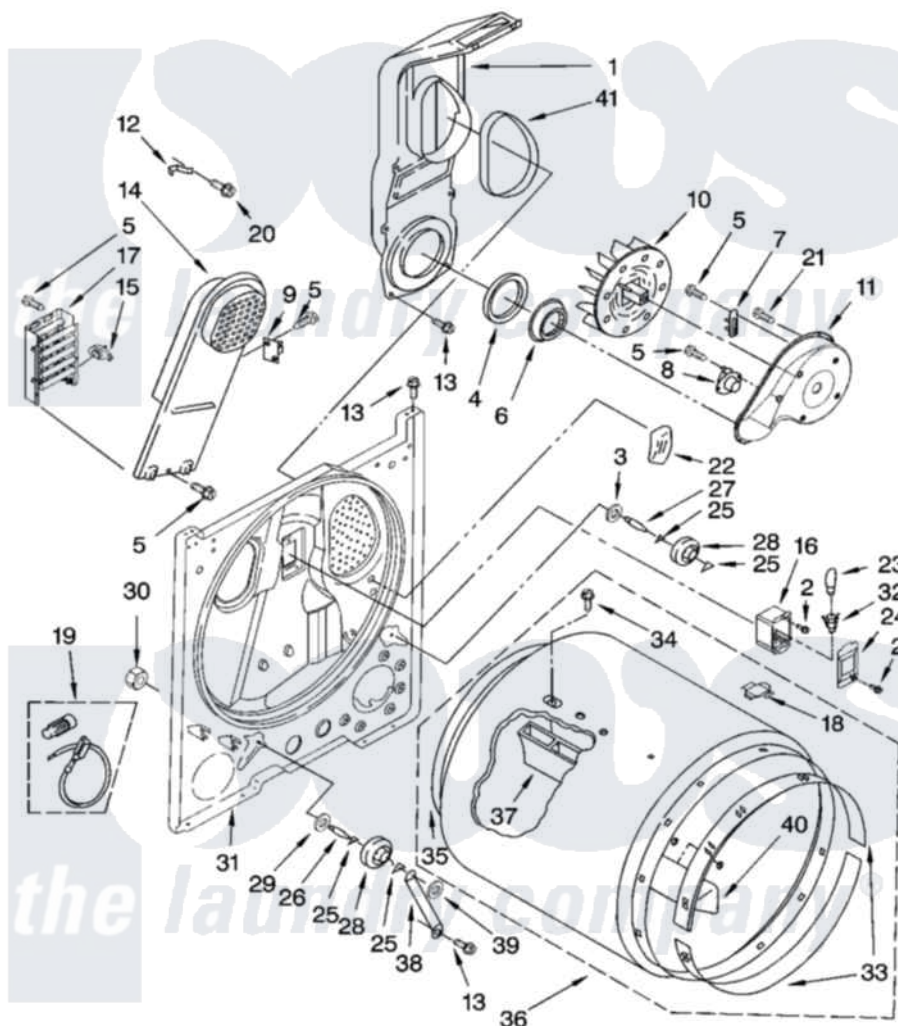

Maytag MED5800TW1 03 - BULKHEAD PARTS, OPTIONAL PARTS (NOT INCLUDED)

BULKHEAD PARTS

For Model: MED5800TW1
(White)

W10167246

5

Maytag [Residential Maytag MED5800TW1 Dryer Parts](#) Parts Diagram 03 - BULKHEAD PARTS, OPTIONAL PARTS (NOT INCLUDED)

[Click on the part number to view part](#)

Item	Original Part Number	Replaced By	Status	Part Description
1	348368			Lint Chute Assembly
2	487909	488729		Screw
3	3388703			Washer, Support
4	347139			Seal, Lint Chute
5	90767			Screw, 8A X 3/8 HeX Washer Head Tapping
6	696302			Shield, Exhaust
7	3392519			Thermal Limiter
8	8318268			Thermostat, Internal-Bias
9	3977393	279816		Cutoff-Tml
10	694089			Wheel, Blower
11	8577230			Housing, Blower
12	3398161			CLIP
13	343641	681414		Screw, 10AB X 1/2
14	8541818			Box, Heater

15	3977767		Thermostat, High Limit 250 F
16	3977373		Bracket, Drum Light
17	3403585	279838	Element
18	8066086		Plug, Drum Hole
19	279457		Wire Kit, Terminal
20	489463		Screw, 8-18 X 1/16
21	3390647	488729	Screw
22	3976479	279366	Electrode
23	3406126		Bulb
24	3402841	8532165	Lens, Drum Light
25	690997		Washer, Thrust
26	3399506	W10359270	Shaft, Drum Roller Threads
27	3399507	W10359269	Shaft, Drum Roller Threads
28	3397590	349241T	Support
29	348197		Washer, Support
30	3359452		Nut, Lock
31	3403414		Bulkhead
32	W10136369		Socket, Drum Light Assembly
33	692526	279441	BeaRng-Rng
34	W10109200		Screw, Baffle Mounting
35	3406130	279857	Seal
36	695587		Drum Assembly
37	692490		Baffle, Drum
38	3976434		Bracket, Support Shaft
39	90296		Nut, Push On
40	3403636		Baffle, Drum
41	339956		Seal, Air Duct To Bulkhead
NI			Not Available
"	279948	4392065	Kit, Dryer Repair
"	3406839		Dry Rack Assembly
"	8522199		Accessory Parts
"	72017		Paint, Touch-Up
"	350930		Paint, Pressurized Spray B
"	350938		Paint, Pressurized Spray B
"	799344		Paint, Touch-Up)