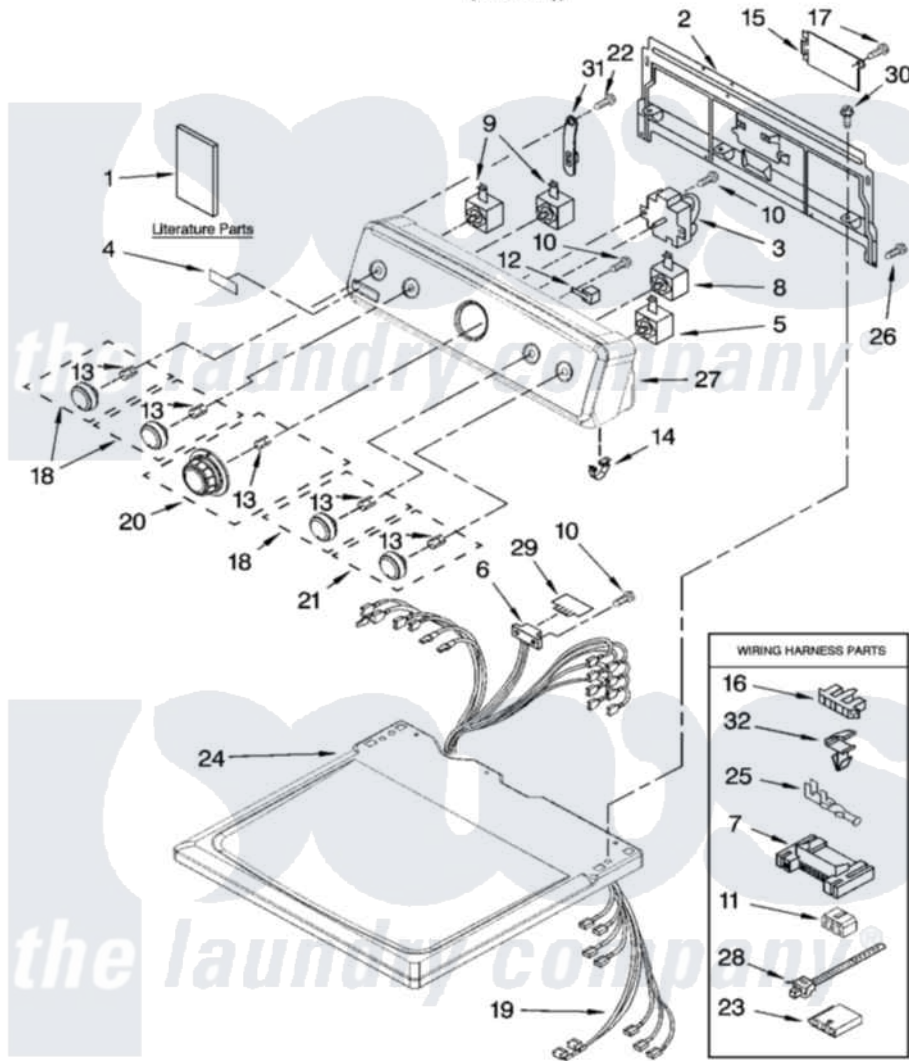

Maytag MED5801TW0 01 - TOP AND CONSOLE PARTS

TOP AND CONSOLE PARTS

For Models: MED5801TW0
(White/Grey)

27" ELECTRIC DRYER

10-07 Printed in U.S.A. (LT)

1

Part No. W10167556 Rev. A

Maytag Residential Maytag MED5801TW0 Dryer Parts Parts Diagram 01 - TOP AND CONSOLE PARTS

Click on the part number to view part

Item	Original Part Number	Replaced By	Status	Part Description
1	W10151000		Not Available	Wiring Diagram
"	W10155113		Not Available	Dryer Cycle Sheet
"	W10155107		Not Available	Guide, Use & Care
2	8317305	285909		Panel-Rear
3	8566184			Timer Assembly
4	W10112569	W10203949		Medallion
5	3398094			Switch, Push To Start
6	3391885			Connector, Edge
7	3395683			Receptacle, Multi-Terminal
8	8578354			Switch, Temperature
9	3405156			Switch, Rotary
10	8533971	90767		Screw, 8A X 3/8 HeX Washer Head Tapping
11	3347243			Block, Disconnect
12	694419			Mini-Buzzer
13	8536939			Clip, Knob
14	8312709			Clip-Console

15	8576583	W10119283	Cover, Terminal Block
16	3397269		Connector, Timer
17	3390814	90767	Screw, 8A X 3/8 HeX Washer Head Tapping
18	W10110035		Knob
19	W10150995		Harness, Electric
20	W10110036		Knob
21	W10110037		Knob
22	90767		Screw, 8A X 3/8 HeX Washer Head Tapping
23	3936144		Do-It-Yourself Repair Manuals
24	8274462	8519761	Top
25	94614		Terminal
26	693995		Screw, Hex Head
27	W10112601	W10170890	Console
28	3391018		Tie Cable
29	8558178		Control, Electronic
30	3390647	488729	Screw
31	8568314		Strap, Console
32	3394427		Clip-Harness