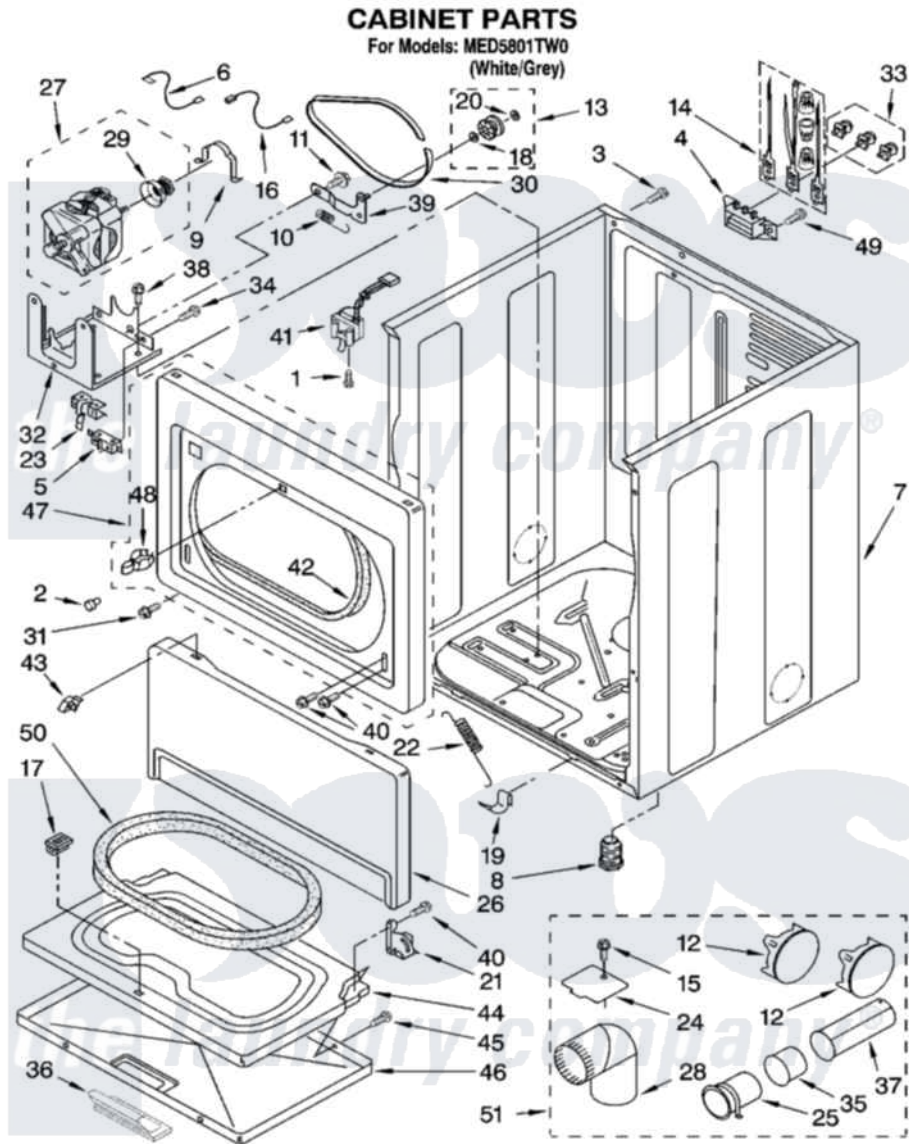

Maytag MED5801TW0 02 - CABINET PARTS

W10167656

3

Maytag [Residential Maytag MED5801TW0 Dryer Parts](#) Parts Diagram 02 - CABINET PARTS

[Click on the part number to view part](#)

Item	Original Part Number	Replaced By	Status	Part Description
1	697773	3395530		Screw
2	693152			Bumper, Console
3	8533974	4331106		Screw, No.10-32 X 7/16
4	3397659			Block, Terminal
5	3394881	279782		Switch-Lid
6	3398948			Wire, Jumper
7	8310656			Cabinet
8	3392100	49621		Feet-Leveling
"	279810			Foot-Optional
9	660658			Clamp, Motor Mounting 343481 685441
10	3387374			Spring, Idler
11	3389420			Retainer-Idler 1/4-20 X 1/16
12	697750	W10470674		Dryer Exhaust Kit
13	3388672	279640		Pulley-ldr
14	279318			Terminal Tinned And Brass Panel

15	3390646	W10139210	Screw, 8-18 X 5/16
16	3394081		Wire, Broken Belt Switch
17	690081	279570	Latch
18	233520		Washer, Thrust
19	297092		Clip
20	W10121334		Washer, Thrust
21	3387560		Hinge, Door
"	3387559		Hinge, Door
22	3387565		Spring, Door
23	8066120		Lever, Door Switch
24	3394331		Plate Cover
25	8563747		Exhaust Pipe Medium Pipe
26	697215	3406797	Toe Panel
27	8538263	279787	Motor-Drive
28	49026		4" - 90° Elbow
29	8578220		Pulley, Motor
30	3387610	661570	Belt
31	8281212	W10080800	Screw, 8-18 X 3/8
32	3387118		Bracket, Motor
33	279393		Terminal Block Screw Kit
34	98129		Screw, 6-20 X 1 1/16
35	8563750		Exhaust Pipe
36	W10116360		Handle, Door
37	8563749		Exhaust Pipe
38	343641	681414	Screw, 10AB X 1/2
39	3388674	W10118756	Idler Bracket
40	3357011	308685	Side Trim)
41	3406107		Door Switch Assembly
42	3387242		Seal, Front Panel
43	3388229		Retainer, Toe Panel
44	697655	280079	Door
45	694091		Trim, Side Right Hand
46	697221		Door, Front
47	697227	279659	Panel
48	696144	279570	Latch
49	3393008	308685	Side Trim)
50	3390736	3390732	Seal-Door
NI			Not Available
51	279818	W10470674	Dryer Exhaust Kit