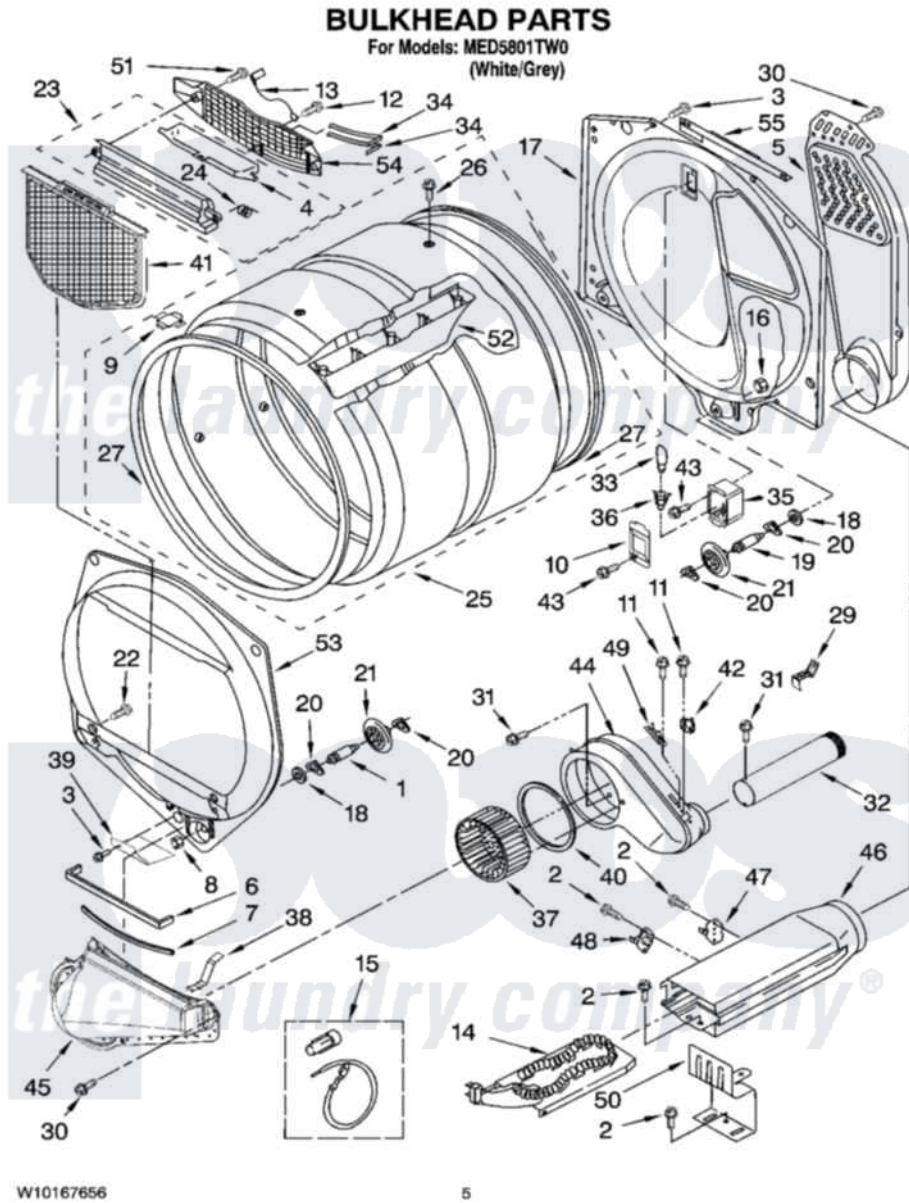

Maytag MED5801TW0 03 - BULKHEAD PARTS, OPTIONAL PARTS (NOT INCLUDED)

Maytag Residential Maytag MED5801TW0 Dryer Parts Parts Diagram 03 - BULKHEAD PARTS, OPTIONAL PARTS (NOT INCLUDED)

[Click on the part number to view part](#)

Item	Original Part Number	Replaced By	Status	Part Description
1	8575324	W10359271		Shaft, Drum Roller Threads
2	90767			Screw, 8A X 3/8 HeX Washer Head Tapping
3	3390647	488729		Screw
4	3394984	8563758		Door, Lint Screen
5	697354	3387911		Duct-Air
6	697813			Seal, Outlet Housing
7	697814	697813		Seal, Outlet Housing
8	3934666	W10080210		Nut, 3/8 X 16
9	8066086			Plug, Drum Hole
10	3402841	8532165		Lens, Drum Light
11	8533971	90767		Screw, 8A X 3/8 HeX Washer Head Tapping
12	359625	487240		Screw, For Mtg. Service Capacitor
13	3392258	3393840		Wire