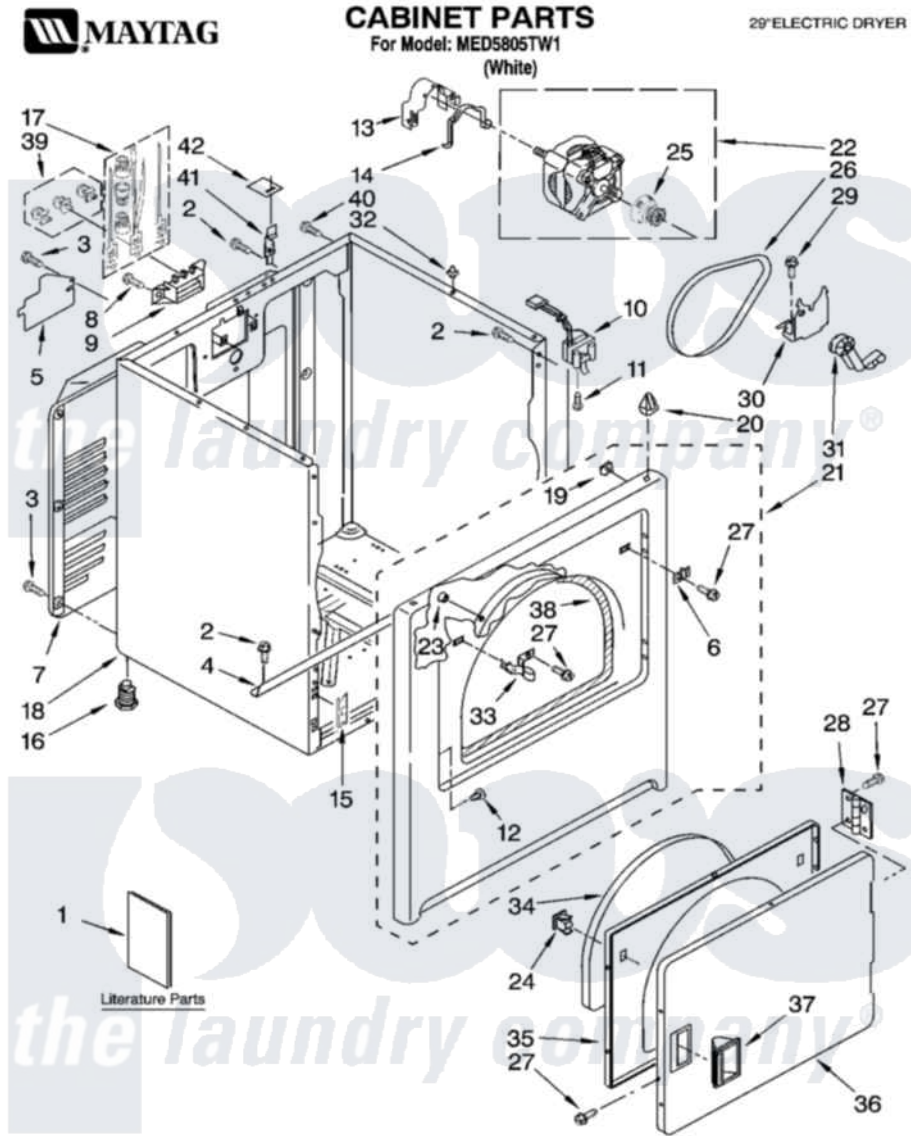

Maytag MED5805TW1 01 - CABINET PARTS

9-07 Litho in U.S.A. (LT)

1

Part No. W10164826 Rev. A

Maytag [Residential Maytag MED5805TW1 Dryer Parts](#) Parts Diagram 01 - CABINET PARTS

[Click on the part number to view part](#)

Item	Original Part Number	Replaced By	Status	Part Description
1	W10089171		Not Available	Sheet, Cycle Feature
"	W10088770		Not Available	Guide, Use & Care
"	8578889		Not Available	Wiring Diagram
2	343641	681414		Screw, 10AB X 1/2
3	693995			Screw, Hex Head
4	8541400			Bracket, Cabinet
5	3396795			Cover, Terminal Block
6	3403630			Plug, Strike Hole
7	3396805	280043		Panel-Rear
8	3393008	308685		Side Trim)
9	3397659			Block, Terminal
10	3406107			Door Switch Assembly
11	697773	3395530		Screw
12	3404413			Plug, Hinge Hole
13	3404162			Clamp, Motor
14	660658			Clamp, Motor Mounting 343481 685441

15	3394083		Clip, Front Panel
16	3392100	49621	Feet-Leveling
"	279810		Foot-Optional
17	279318		Terminal Tinned And Brass Panel
18	8530603	8533643	Cabinet
19	98234		Clip, U-Bend
20	98669		Lock, Front Top
21	3403444	279852	Panel
22	8066206	279827	Motor-Drve
23	685203	279220	Clip
24	3389441		Door Catch Assembly
25	8066184		Pulley, Motor
26	W10131364	341241	Belt
27	342055	488627	Screw
28	3405514	W10362431	Hinge And Pin Assembly
29	3400500		Bolt, 3405245 5/16-18 X 3/4
30	348780		Base, Motor
31	691366		Idler And Pulley Assembly
32	18776		Lock, Front Top
33	3403431		Strike, Panel
34	3405246		Seal, Door Push-To-Start
35	3402341		Door, Inner
36	3402335		Door, Front
37	8565970		Handle, Door
38	3406129		Seal And Bearing Assembly
39	279393		Terminal Block Screw Kit
40	697776	4331106	Screw, No.10-32 X 7/16
41	8066217		Hinge, Top
42	18849		Pad, Top Hinge