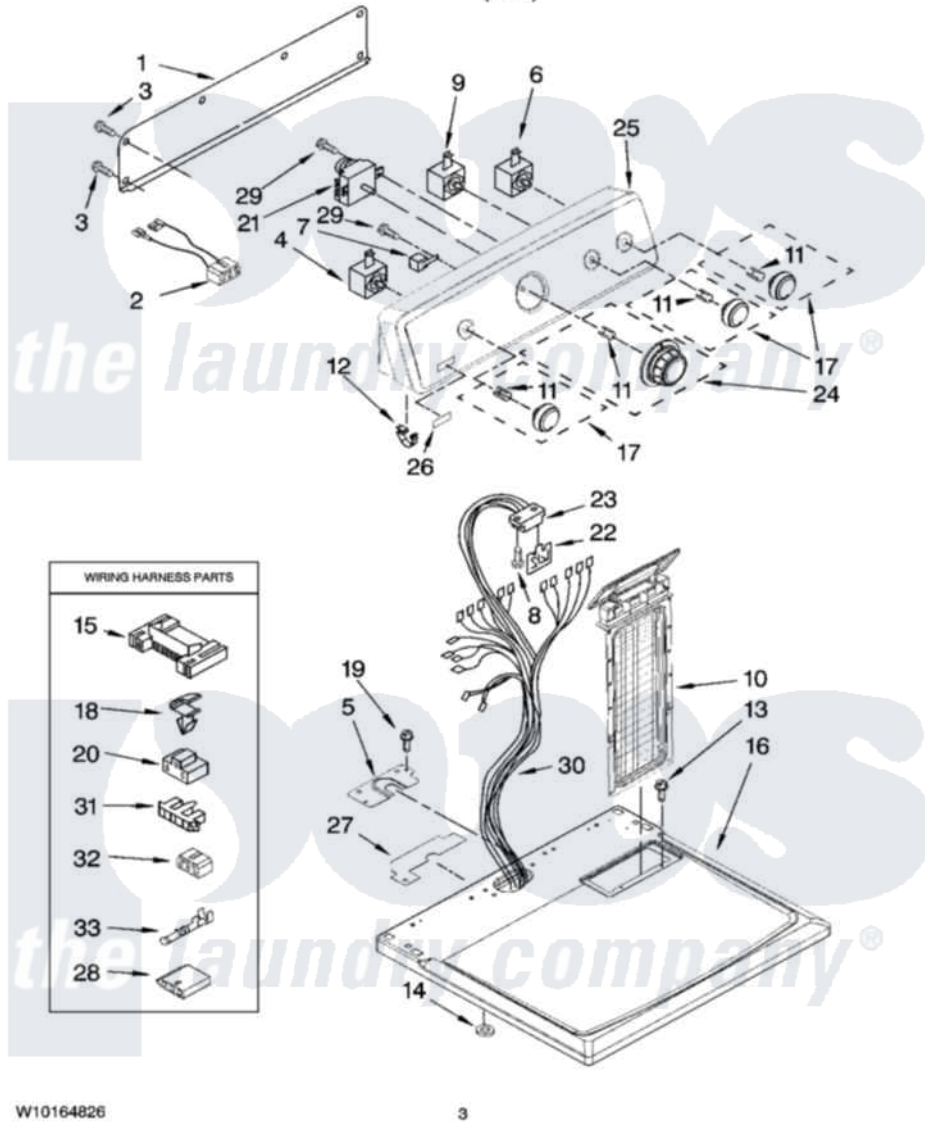

Maytag MED5805TW1 02 - TOP AND CONSOLE PARTS

TOP AND CONSOLE PARTS

For Model: MED5805TW1
(White)

W10164826

3

Maytag Residential Maytag MED5805TW1 Dryer Parts Parts Diagram 02 - TOP AND CONSOLE PARTS
Click on the part number to view part

Item	Original Part Number	Replaced By	Status	Part Description
1	W10112577			Panel, Rear Console
2	W10113080			Wire, Jumper
3	693995			Screw, Hex Head
4	3405156			Switch, Rotary
5	W10112578			Harness, Bracket
6	W10117655			Switch, Push-To-Start
7	694419			Mini-Buzzer
8	343641	681414		Screw, 10AB X 1/2
9	8578352			Switch, Temperature
10	8565972			Screen, Lint
11	8536939			Clip, Knob
12	8312709			Clip-Console
13	688983	487240		Screw, For Mtg. Service Capacitor
14	237446	487596		Washer
15	3395683			Receptacle, Multi-Terminal
16	W10112599			Top

17	W10110035		Knob
18	3394427		Clip-Harness
19	337686	Not Available	SCREW, 8-18 X .500
20	3401144		Connector
21	8566184		Timer Assembly
22	8558178		Control, Electronic
23	3391885		Connector, Edge
24	W10110036		Knob
25	W10086712	W10142690	Console
26	W10112569	W10203949	Medallion
27	W10112603		Seal, Harness
28	3936144		Do-It-Yourself Repair Manuals
29	8533971	90767	Screw, 8A X 3/8 HeX Washer Head Tapping
30	W10110993		Harness, Wiring
31	3397269		Connector, Timer
32	3347243		Block, Disconnect
33	94614		Terminal