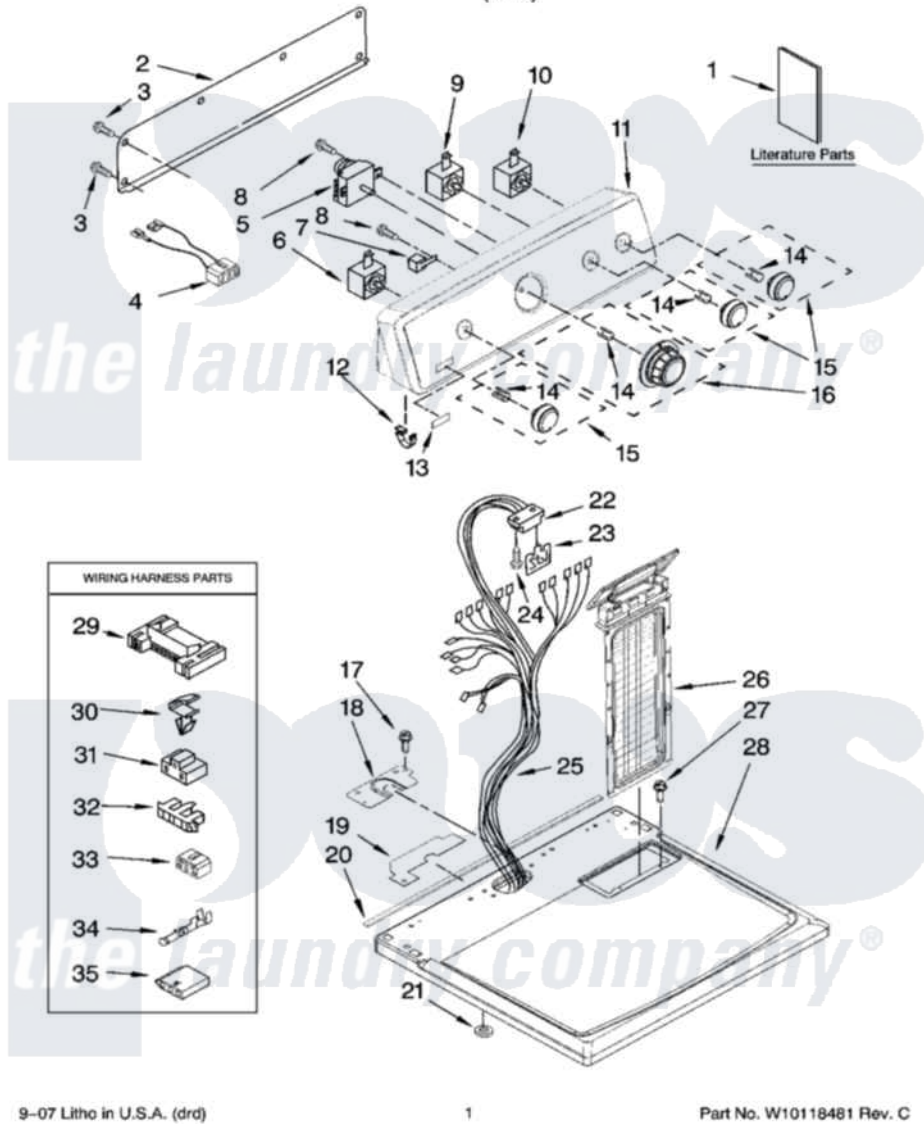

Maytag MED5820TW0 01 - TOP AND CONSOLE PARTS

TOP AND CONSOLE PARTS

For Model: MED5820TW0
(White)

29" ELECTRIC DRYER

9-07 Litho in U.S.A. (drd)

1

Part No. W10118481 Rev. C

Maytag [Residential Maytag MED5820TW0 Dryer Parts](#) Parts Diagram 01 - TOP AND CONSOLE PARTS
Click on the part number to view part

Item	Original Part Number	Replaced By	Status	Part Description
1	W10089171		Not Available	Sheet, Cycle Feature
"	W10088770		Not Available	Guide, Use & Care
"	8576803		Not Available	Wiring Diagram
2	W10112576			Panel, Rear Console
3	693995			Screw, Hex Head
4	W10113080			Wire, Jumper
5	3406725			Timer Assembly
6	3405154			Switch Rotary
7	694419			Mini-Buzzer
8	8533971	90767		Screw, 8A X 3/8 HeX Washer Head Tapping
9	8578354			Switch, Temperature
10	W10117655			Switch, Push-To-Start
11	W10086713	W10142692		Console
12	8312709			Clip-Console
13	W10112569	W10203949		Medallion
14	8536939			Clip, Knob

15	W10110035		Knob
16	W10110036		Knob
17	337686	Not Available	SCREW, 8-18 X .500
18	8565981		Bracket, Harness
19	W10118608		Foam-Seal Console Bracket
20	W10112267		Foam-Seal Control Bracket
21	237446	487596	Washer
22	3391885		Connector, Edge
23	8558178		Control, Electronic
24	343641	681414	Screw, 10AB X 1/2
25	67003405		Block, Pivot
26	8565972		Screen, Lint
27	688983	487240	Screw, For Mtg. Service Capacitor
28	W10112599		Top
29	3395683		Receptacle, Multi-Terminal
30	3394427		Clip-Harness
31	3401144		Connector
32	3397269		Connector, Timer
33	3347243		Block, Disconnect
34	94614		Terminal
35	3936144		Do-It-Yourself Repair Manuals