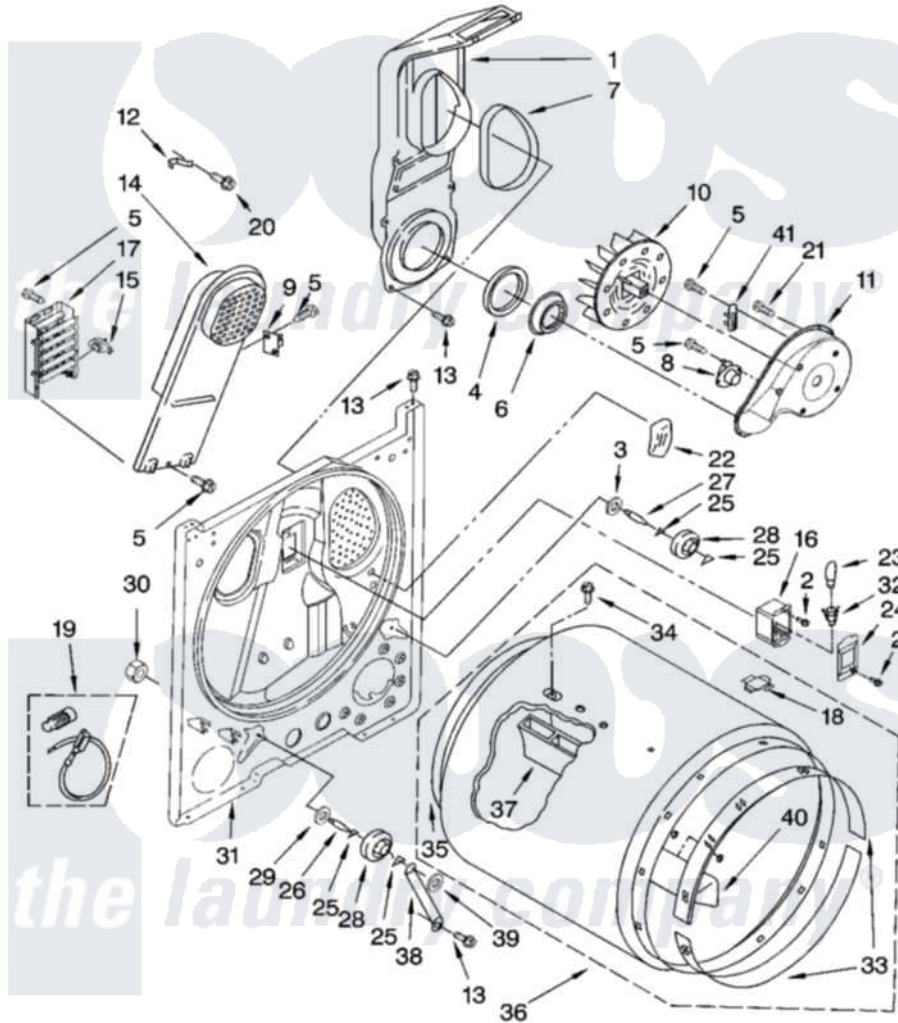

Maytag MED5820TW0 03 - BULKHEAD PARTS, OPTIONAL PARTS (NOT INCLUDED)

BULKHEAD PARTS

For Model: MED5820TW0
(White)

W10118481

5

Maytag [Residential Maytag MED5820TW0 Dryer Parts](#) Parts Diagram 03 - BULKHEAD PARTS, OPTIONAL PARTS (NOT INCLUDED)

[Click on the part number to view part](#)

Item	Original Part Number	Replaced By	Status	Part Description
1	348368			Lint Chute Assembly
2	487909	488729		Screw
3	3388703			Washer, Support
4	347139			Seal, Lint Chute
5	90767			Screw, 8A X 3/8 HeX Washer Head Tapping
6	696302			Shield, Exhaust
7	339956			Seal, Air Duct To Bulkhead
8	8318268			Thermostat, Internal-Bias
9	3977393	279816		Cutoff-Tml
10	694089			Wheel, Blower
11	8577230			Housing, Blower
12	3398161			CLIP
13	343641	681414		Screw, 10AB X 1/2
14	8541818			Box, Heater

15	3977767		Thermostat, High Limit 250 F
16	3977373		Bracket, Drum Light
17	3403585	279838	Element
18	8066086		Plug, Drum Hole
19	279457		Wire Kit, Terminal
20	489463		Screw, 8-18 X 1/16
21	3390647	488729	Screw
22	3976479	279366	Electrode
23	3406126		Bulb
24	3402841	8532165	Lens, Drum Light
25	690997		Washer, Thrust
26	3399506	W10359270	Shaft, Drum Roller Threads
27	3399507	W10359269	Shaft, Drum Roller Threads
28	3397590	349241T	Support
29	348197		Washer, Support
30	3359452		Nut, Lock
31	3403414		Bulkhead
32	W10136369		Socket, Drum Light Assembly
33	692526	279441	BeaRng-Rng
34	W10109200		Screw, Baffle Mounting
35	3406130	279857	Seal
36	695587		Drum Assembly
37	692490		Baffle, Drum
38	3976434		Bracket, Support Shaft
39	90296		Nut, Push On
40	3403636		Baffle, Drum
41	3392519		Thermal Limiter
NI			Not Available
"	279948	4392065	Kit, Dryer Repair
"	3406839		Dry Rack Assembly
"	8522199		Accessory Parts
"	72017		Paint, Touch-Up
"	350930		Paint, Pressurized Spray B
"	350938		Paint, Pressurized Spray B
"	799344		Paint, Touch-Up)