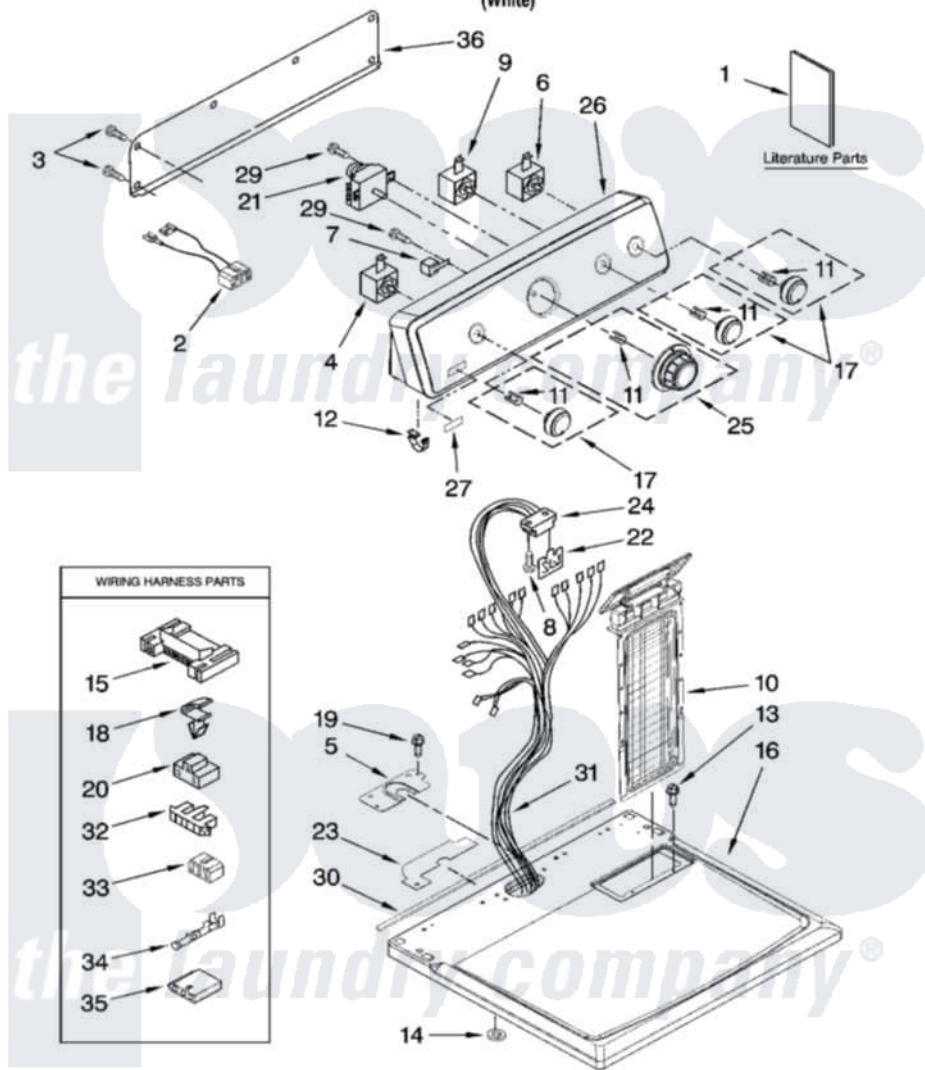

## TOP AND CONSOLE PARTS

29" ELECTRIC DRYER

For Model: MED5821TW0  
(White)

11-07 Litho in U.S.A. (LAN)

1

FOR ORDERING INFORMATION REFER TO PARTS PRICE LIST

Part No. W10118479 Rev. B

[Maytag Residential Maytag MED5821TW0 Dryer Parts](#) Parts Diagram 01 - TOP AND CONSOLE PARTS

[Click on the part number to view part](#)

Item	Original Part Number	Replaced By	Status	Part Description
1	W10150648		Not Available	Sheet, Cycle Feature
"	W10150608		Not Available	Use & Care Guide (English)
"	8576803		Not Available	Wiring Diagram
2	<a href="#">W10113080</a>			Wire, Jumper
3	<a href="#">693995</a>			Screw, Hex Head
4	<a href="#">3405154</a>			Switch Rotary
5	<a href="#">8565981</a>			Bracket, Harness
6	<a href="#">W10117655</a>			Switch, Push-To-Start
7	<a href="#">694419</a>			Mini-Buzzer
8	343641	<a href="#">681414</a>		Screw, 10AB X 1/2
9	<a href="#">8578352</a>			Switch, Temperature
10	<a href="#">8565972</a>			Screen, Lint
11	<a href="#">8536939</a>			Clip, Knob
12	<a href="#">8312709</a>			Clip-Console
13	688983	<a href="#">487240</a>		Screw, For Mtg. Service Capacitor
14	237446	<a href="#">487596</a>		Washer