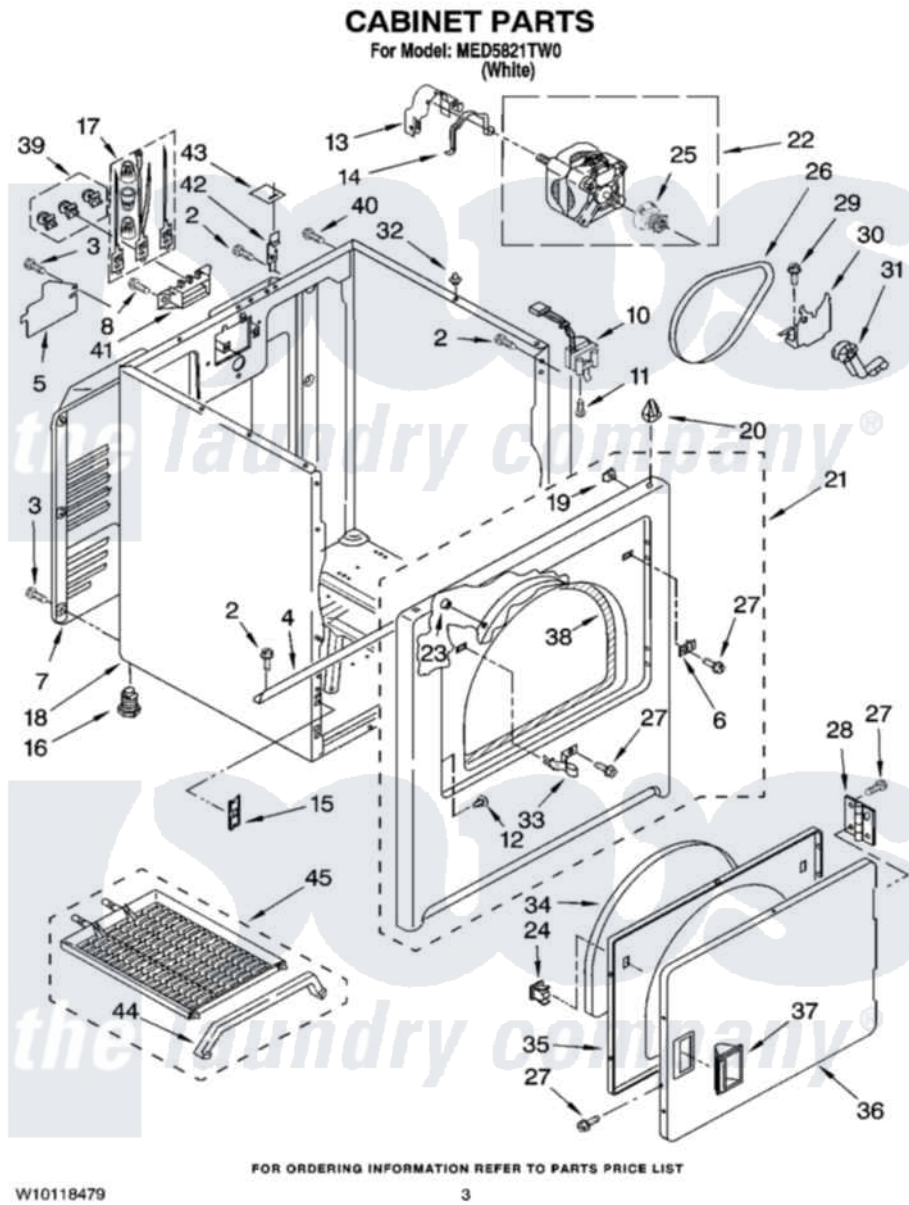

# Maytag MED5821TW0 02 - CABINET PARTS

Maytag [Residential Maytag MED5821TW0 Dryer Parts](#) Parts Diagram 02 - CABINET PARTS  
Click on the part number to view part

Item	Original Part Number	Replaced By	Status	Part Description
2	343641	<a href="#">681414</a>		Screw, 10AB X 1/2
3	<a href="#">693995</a>			Screw, Hex Head
4	<a href="#">8541400</a>			Bracket, Cabinet
5	<a href="#">3396795</a>			Cover, Terminal Block
6	<a href="#">3403630</a>			Plug, Strike Hole
7	3396805	<a href="#">280043</a>		Panel-Rear
8	3393008	<a href="#">308685</a>		Side Trim )
10	<a href="#">3406107</a>			Door Switch Assembly
11	697773	<a href="#">3395530</a>		Screw
12	<a href="#">3404413</a>			Plug, Hinge Hole
13	<a href="#">3404162</a>			Clamp, Motor
14	<a href="#">660658</a>			Clamp, Motor Mounting 343481 685441
15	<a href="#">3394083</a>			Clip, Front Panel
16	3392100	<a href="#">49621</a>		Feet-Leveling
"	<a href="#">279810</a>			Foot-Optional
				Terminal Tipped And Brass