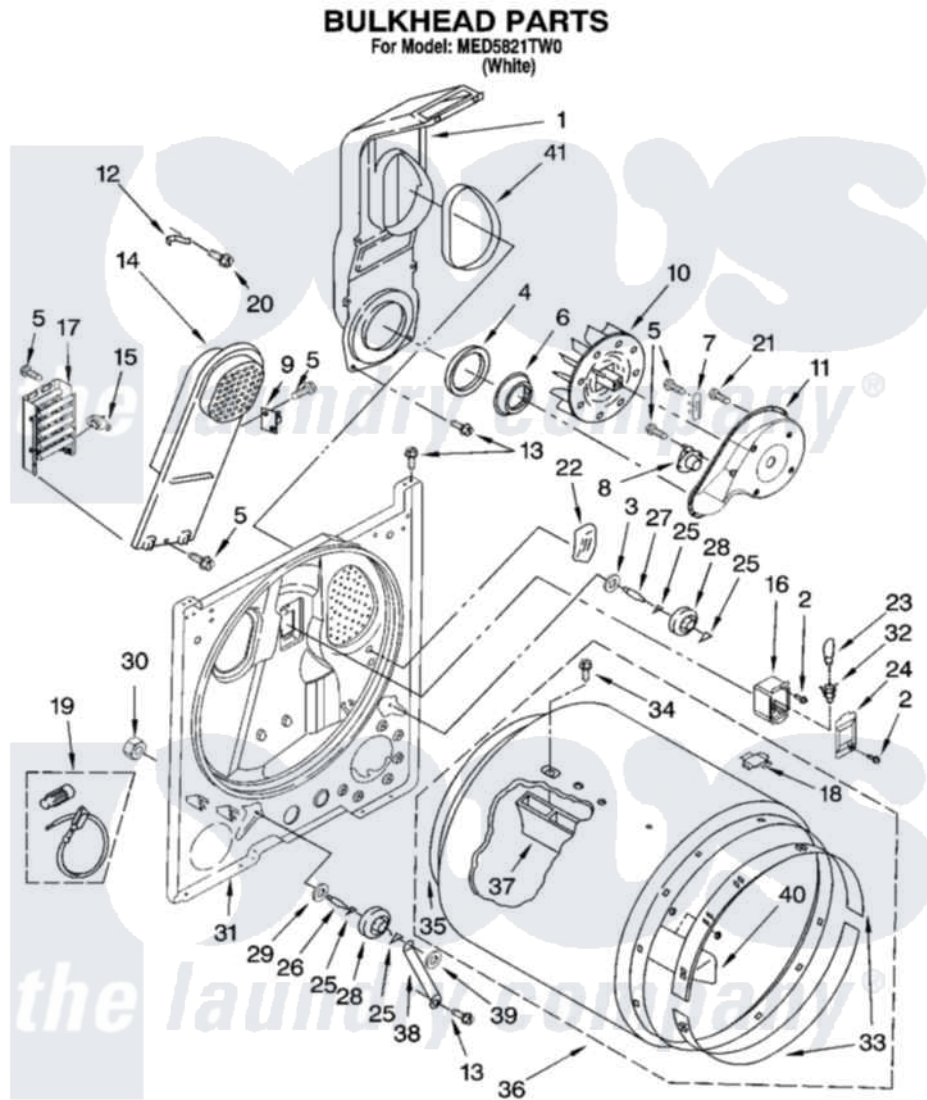

Maytag MED5821TW0 03 - BULKHEAD PARTS, OPTIONAL PARTS (NOT INCLUDED)

FOR ORDERING INFORMATION REFER TO PARTS PRICE LIST

W10118479

5

Maytag [Residential Maytag MED5821TW0 Dryer Parts](#) Parts Diagram 03 - BULKHEAD PARTS, OPTIONAL PARTS (NOT INCLUDED)

[Click on the part number to view part](#)

Item	Original Part Number	Replaced By	Status	Part Description
1	348368			Lint Chute Assembly
2	487909	488729		Screw
3	3388703			Washer, Support
4	347139			Seal, Lint Chute
5	90767			Screw, 8A X 3/8 HeX Washer Head Tapping
6	696302			Shield, Exhaust
7	3392519			Thermal Limiter
8	8318268			Thermostat, Internal-Bias
9	3977393	279816		Cutoff-Tml
10	694089			Wheel, Blower
11	8577230			Housing, Blower
12	3398161			CLIP
13	343641	681414		Screw, 10AB X 1/2
14	8541818			Box, Heater

15	3977767		Thermostat, High Limit 250 F
16	3977373		Bracket, Drum Light
17	3403585	279838	Element
18	8066086		Plug, Drum Hole
19	279457		Wire Kit, Terminal
20	489463		Screw, 8-18 X 1/16
21	3390647	488729	Screw
22	3976479	279366	Electrode
23	3406126		Bulb
24	3402841	8532165	Lens, Drum Light
25	690997		Washer, Thrust
26	3399506	W10359270	Shaft, Drum Roller Threads
27	3399507	W10359269	Shaft, Drum Roller Threads
28	3397590	349241T	Support
29	348197		Washer, Support
30	3359452		Nut, Lock
31	3403414		Bulkhead
32	W10136369		Socket, Drum Light Assembly
33	692526	279441	BeaRng-Rng
34	W10109200		Screw, Baffle Mounting
35	3406130	279857	Seal
36	695587		Drum Assembly
37	692490		Baffle, Drum
38	3976434		Bracket, Support Shaft
39	90296		Nut, Push On
40	3403636		Baffle, Drum
41	339956		Seal, Air Duct To Bulkhead
	BLANK	Not Available	ACCESSORY PARTS
"	279948	4392065	Kit, Dryer Repair
"	8522199		Accessory Parts
"	72017		Paint, Touch-Up
"	350930		Paint, Pressurized Spray B
"	350938		Paint, Pressurized Spray B
"	799344		Paint, Touch-Up)