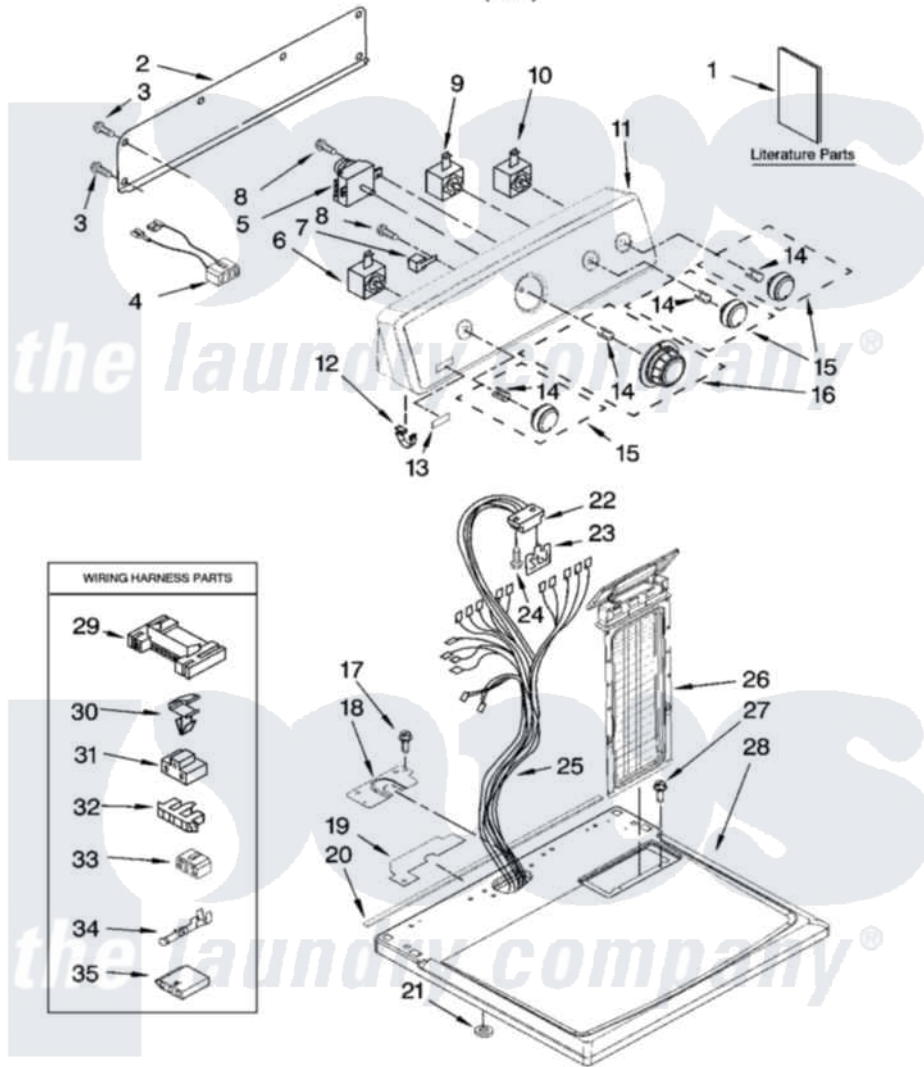

Maytag MED5830TW0 01 - TOP AND CONSOLE PARTS

TOP AND CONSOLE PARTS

For Model: MED5830TW0
(White)

29" ELECTRIC DRYER

8-07 Litho in U.S.A. (dtd)

1

Part No. W10118478 Rev. B

Maytag [Residential Maytag MED5830TW0 Dryer Parts](#) Parts Diagram 01 - TOP AND CONSOLE PARTS
Click on the part number to view part

Item	Original Part Number	Replaced By	Status	Part Description
1	W10089171		Not Available	Sheet, Cycle Feature
"	W10088770		Not Available	Guide, Use & Care
"	8578889		Not Available	Wiring Diagram
2	W10112576			Panel, Rear Console
3	693995			Screw, Hex Head
4	W10113080			Wire, Jumper
5	8566184			Timer Assembly
6	3405156			Switch, Rotary
7	694419			Mini-Buzzer
8	8533971	90767		Screw, 8A X 3/8 HeX Washer Head Tapping
9	1165931	1168512		Louver-Hz
10	W10117655			Switch, Push-To-Start
11	W10086733	W10142693		Console
12	8312709			Clip-Console
13	W10112569	W10203949		Medallion
14	8536939			Clip, Knob

15	W10110035		Knob
16	W10110036		Knob
17	337686	Not Available	SCREW, 8-18 X .500
18	8565981		Bracket, Harness
19	W10118608		Foam-Seal Console Bracket
20	W10112267		Foam-Seal Control Bracket
21	237446	487596	Washer
22	3391885		Connector, Edge
23	8558178		Control, Electronic
24	343641	681414	Screw, 10AB X 1/2
25	W10113070		Harness, Wiring
26	8565972		Screen, Lint
27	688983	487240	Screw, For Mtg. Service Capacitor
28	W10112599		Top
29	3395683		Receptacle, Multi-Terminal
30	3394427		Clip-Harness
31	3401144		Connector
32	3397269		Connector, Timer
33	3347243		Block, Disconnect
34	94614		Terminal
35	3936144		Do-It-Yourself Repair Manuals