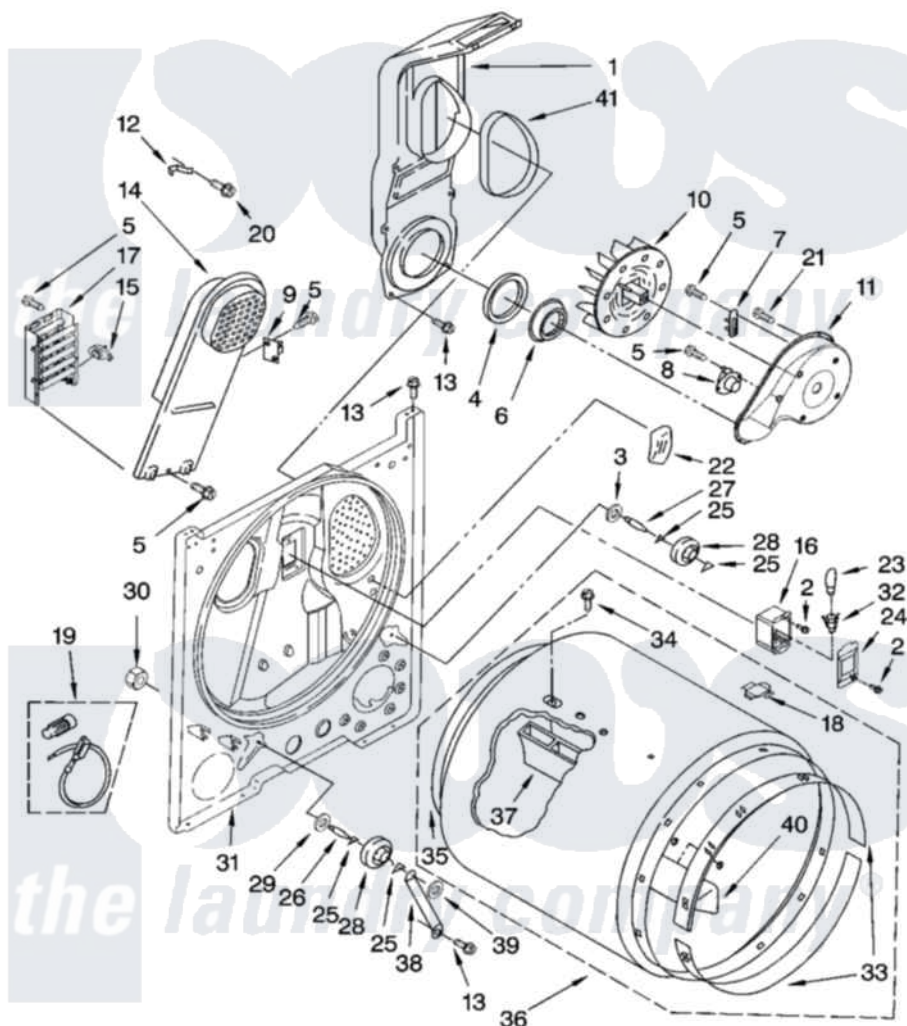

Maytag MED5830TW0 03 - BULKHEAD PARTS, OPTIONAL PARTS (NOT INCLUDED)

BULKHEAD PARTS

For Model: MED5830TW0
(White)

W10118478

5

Maytag [Residential Maytag MED5830TW0 Dryer Parts](#) Parts Diagram 03 - BULKHEAD PARTS, OPTIONAL PARTS (NOT INCLUDED)

[Click on the part number to view part](#)

Item	Original Part Number	Replaced By	Status	Part Description
1	348368			Lint Chute Assembly
2	487909	488729		Screw
3	99002633			Thermostat, Limiting
4	347139			Seal, Lint Chute
5	90767			Screw, 8A X 3/8 HeX Washer Head Tapping
6	696302			Shield, Exhaust
7	3392519			Thermal Limiter
8	8318268			Thermostat, Internal-Bias
9	3977393	279816		Cutoff-Tml
10	694089			Wheel, Blower
11	8577230			Housing, Blower
12	3398161			CLIP
13	343641	681414		Screw, 10AB X 1/2
14	8541818			Box, Heater

15	3977767		Thermostat, High Limit 250 F
16	3977373		Bracket, Drum Light
17	3403585	279838	Element
18	8066086		Plug, Drum Hole
19	279457		Wire Kit, Terminal
20	489463		Screw, 8-18 X 1/16
21	3390647	488729	Screw
22	3976479	279366	Electrode
23	3406126		Bulb
24	3402841	8532165	Lens, Drum Light
25	690997		Washer, Thrust
26	3399506	W10359270	Shaft, Drum Roller Threads
27	3399507	W10359269	Shaft, Drum Roller Threads
28	3397590	349241T	Support
29	348197		Washer, Support
30	3359452		Nut, Lock
31	3403414		Bulkhead
32	W10136369		Socket, Drum Light Assembly
33	692526	279441	BeaRng-Rng
34	W10109200		Screw, Baffle Mounting
35	3406130	279857	Seal
36	695587		Drum Assembly
37	692490		Baffle, Drum
38	3976434		Bracket, Support Shaft
39	90296		Nut, Push On
40	3403636		Baffle, Drum
41	339956		Seal, Air Duct To Bulkhead
NI			Not Available
"	279948	4392065	Kit, Dryer Repair
"	3406839		Dry Rack Assembly
"	8522199		Accessory Parts
"	72017		Paint, Touch-Up
"	350930		Paint, Pressurized Spray B
"	350938		Paint, Pressurized Spray B
"	799344		Paint, Touch-Up)