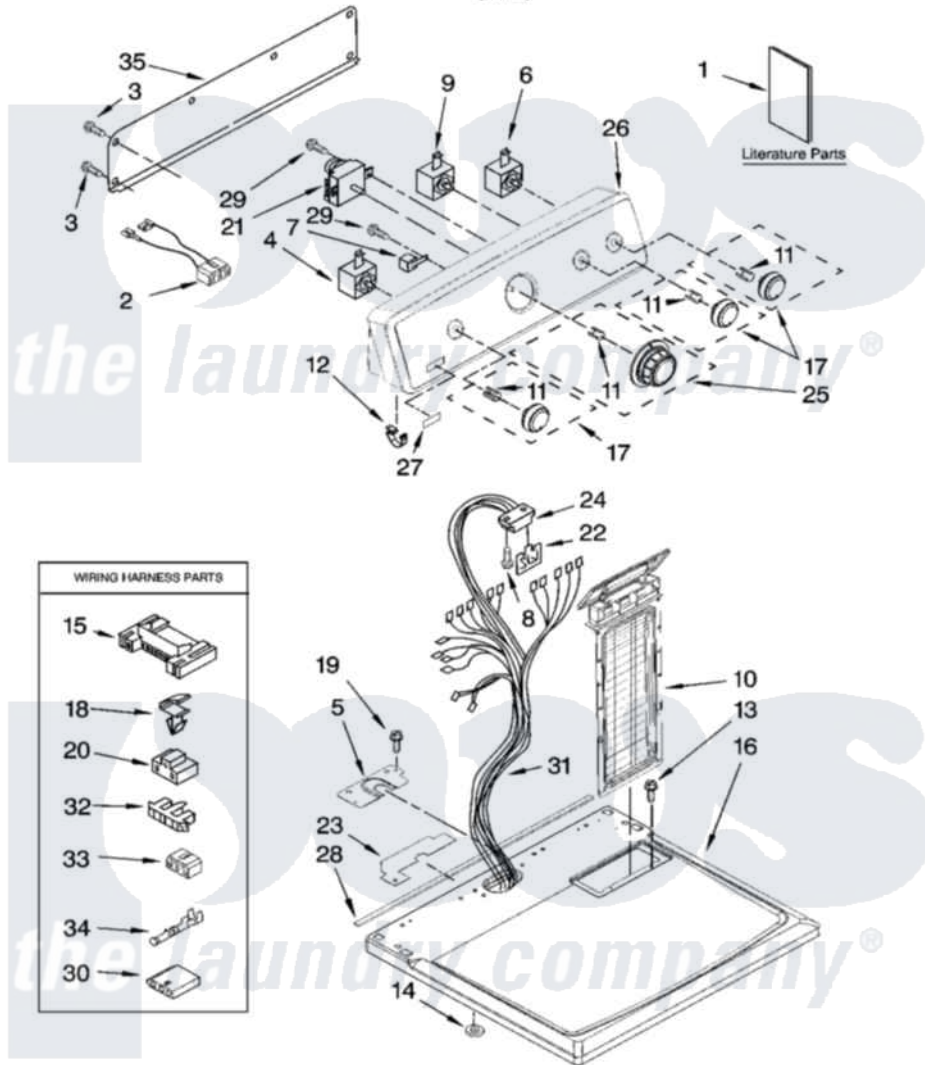

Maytag MED5840TW0 01 - TOP AND CONSOLE PARTS

TOP AND CONSOLE PARTS

For Model: MED5840TW0
(White)

29" ELECTRIC DRYER

9-07 Litho in U.S.A. (LT.)

1

Part No. W10118477 Rev. B

[Maytag Residential Maytag MED5840TW0 Dryer Parts](#) Parts Diagram 01 - TOP AND CONSOLE PARTS

[Click on the part number to view part](#)

Item	Original Part Number	Replaced By	Status	Part Description
1	W10089171		Not Available	Sheet, Cycle Feature
"	W10088770		Not Available	Guide, Use & Care
"	8576803		Not Available	Wiring Diagram
2	W10113080			Wire, Jumper
3	693995			Screw, Hex Head
4	3405154			Switch Rotary
5	8565981			Bracket, Harness
6	W10117655			Switch, Push-To-Start
7	694419			Mini-Buzzer
8	343641	681414		Screw, 10AB X 1/2
9	8578352			Switch, Temperature
10	8565972			Screen, Lint
11	8536939			Clip, Knob
12	8312709			Clip-Console
13	688983	487240		Screw, For Mtg. Service Capacitor
14	237446	487596		Washer

15	3395683		Receptacle, Multi-Terminal
16	W10112599		Top
17	W10110035		Knob
18	3394427		Clip-Harness
19	337686	Not Available	SCREW, 8-18 X .500
20	3401144		Connector
21	3406725		Timer Assembly
22	8558178		Control, Electronic
23	W10118608		Foam-Seal Console Bracket
24	3391885		Connector, Edge
25	W10110036		Knob
26	W10086716	W10142694	Console
27	W10112569	W10203949	Medallion
28	W10112267		Foam-Seal Control Bracket
29	8533971	90767	Screw, 8A X 3/8 HeX Washer Head Tapping
30	3936144		Do-It-Yourself Repair Manuals
31	67003405		Block, Pivot
32	3397269		Connector, Timer
33	3347243		Block, Disconnect
34	94614		Terminal
35	W10112576		Panel, Rear Console