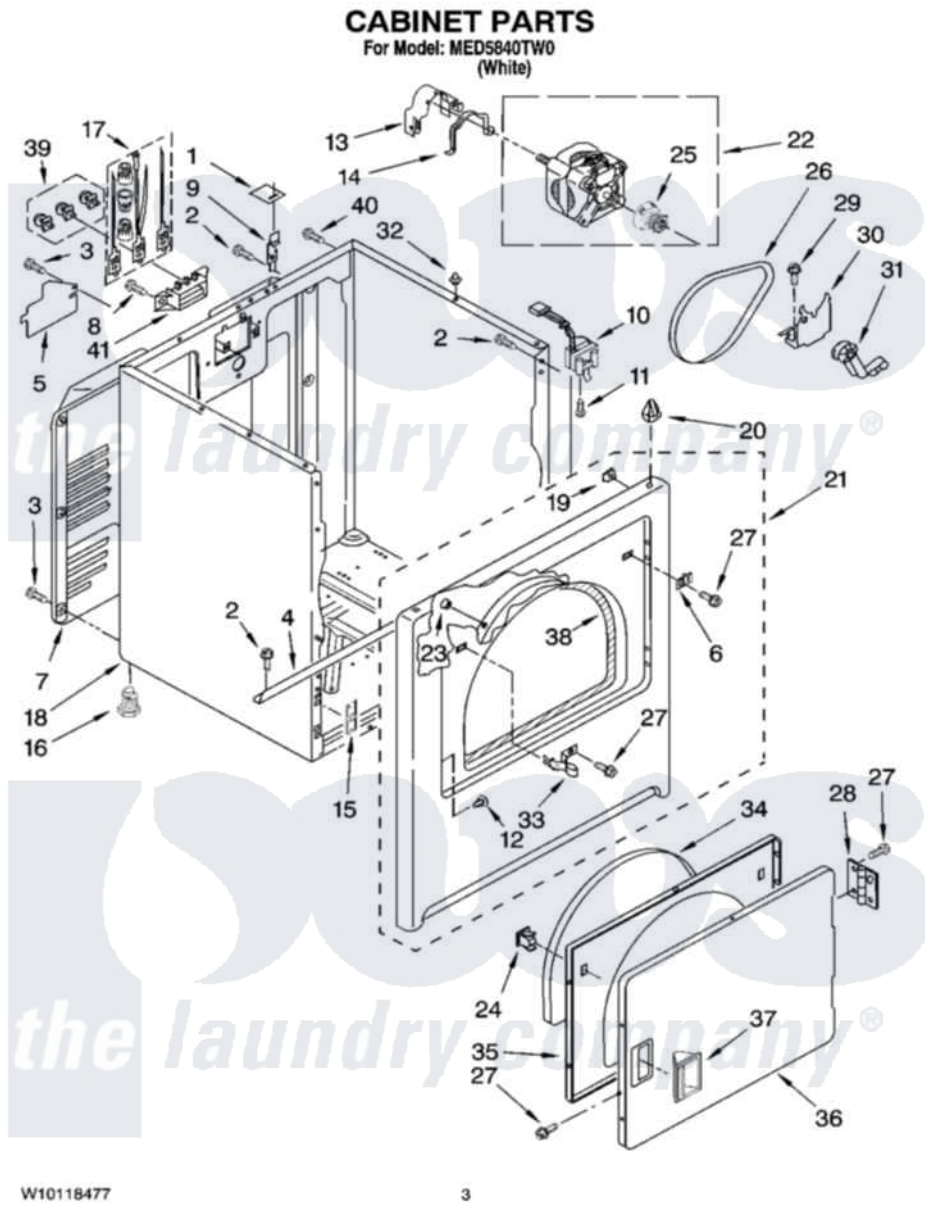

Maytag MED5840TW0 02 - CABINET PARTS

W10118477

3

Maytag [Residential Maytag MED5840TW0 Dryer Parts](#) Parts Diagram 02 - CABINET PARTS
Click on the part number to view part

Item	Original Part Number	Replaced By	Status	Part Description
1	18849			Pad, Top Hinge
2	343641	681414		Screw, 10AB X 1/2
3	693995			Screw, Hex Head
4	8541400			Bracket, Cabinet
5	3396795			Cover, Terminal Block
6	3403630			Plug, Strike Hole
7	3396805	280043		Panel-Rear
8	3393008	308685		Side Trim)
9	8066217			Hinge, Top
10	3406107			Door Switch Assembly
11	697773	3395530		Screw
12	3404413			Plug, Hinge Hole
13	3404162			Clamp, Motor
14	660658			Clamp, Motor Mounting 343481 685441
15	3394083			Clip, Front Panel
16	3392100	49621		Feet-Leveling

"	279810		Foot-Optional
17	279318		Terminal Tinned And Brass Panel
18	8530603	8533643	Cabinet
19	98234		Clip, U-Bend
20	98669		Lock, Front Top
21	3403444	279852	Panel
22	8066206	279827	Motor-Drive
23	685203	279220	Clip
24	3389441		Door Catch Assembly
25	8066184		Pulley, Motor
26	8066065	341241	Belt
27	342055	488627	Screw
28	3405514	W10362431	Hinge And Pin Assembly
29	3400500		Bolt, 3405245 5/16-18 X 3/4
30	348780		Base, Motor
31	691366		Idler And Pulley Assembly
32	18776		Lock, Front Top
33	3403431		Strike, Panel
34	3405246		Seal, Door Push-To-Start
35	3402341		Door, Inner
36	3402335		Door, Front
37	8565970		Handle, Door
38	3406129		Seal And Bearing Assembly
39	279393		Terminal Block Screw Kit
40	697776	4331106	Screw, No.10-32 X 7/16
41	3397659		Block, Terminal