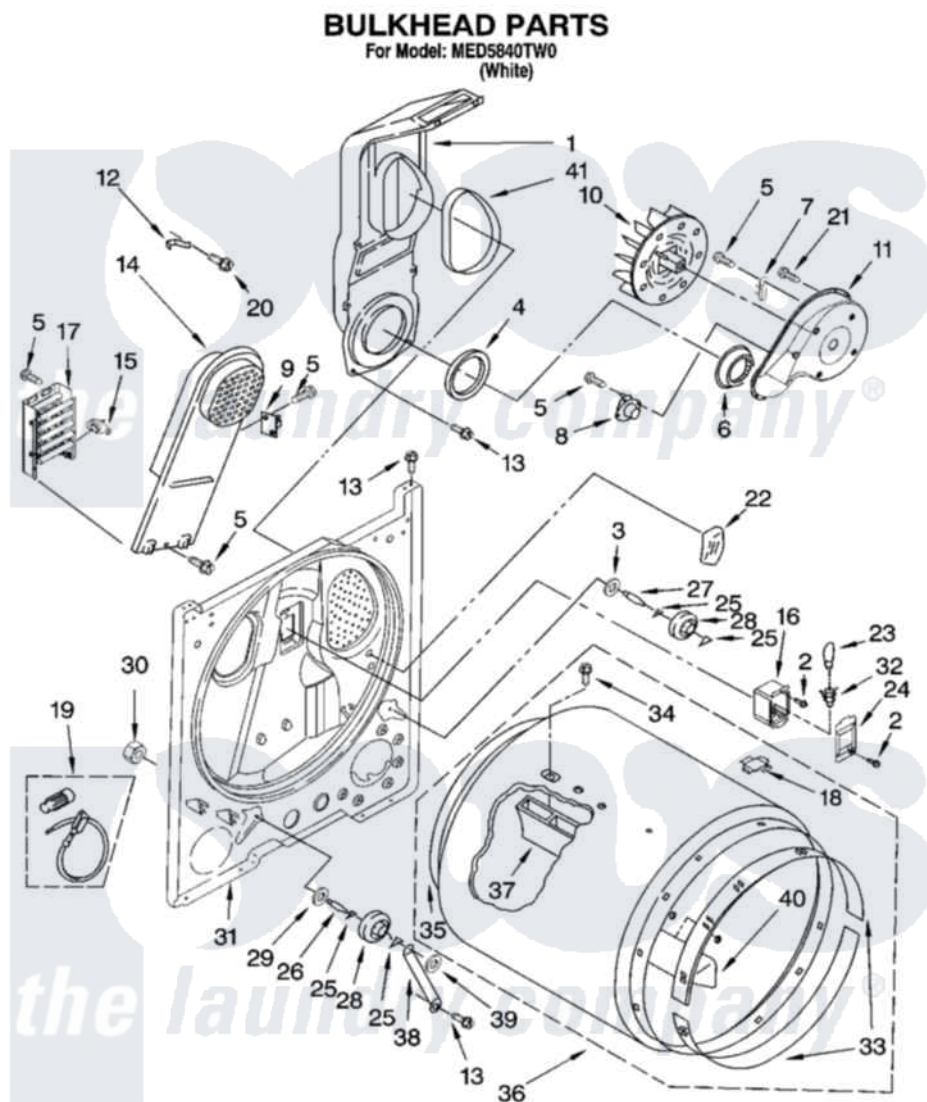

Maytag MED5840TW0 03 - BULKHEAD PARTS, OPTIONAL PARTS (NOT INCLUDED)

W10118477

5

Maytag Residential Maytag MED5840TW0 Dryer Parts Parts Diagram 03 - BULKHEAD PARTS, OPTIONAL PARTS (NOT INCLUDED)

Click on the part number to view part

Item	Original Part Number	Replaced By	Status	Part Description
1	348368			Lint Chute Assembly
2	487909	488729		Screw
3	3388703			Washer, Support
4	347139			Seal, Lint Chute
5	90767			Screw, 8A X 3/8 HeX Washer Head Tapping
6	696302			Shield, Exhaust
7	3392519			Thermal Limiter
8	8318268			Thermostat, Internal-Bias
9	3977393	279816		Cutoff-Tml
10	694089			Wheel, Blower
11	8577230			Housing, Blower
12	3398161			CLIP
13	343641	681414		Screw, 10AB X 1/2
14	8541818			Box, Heater

15	3977767		Thermostat, High Limit 250 F
16	3977373		Bracket, Drum Light
17	3403585	279838	Element
18	8066086		Plug, Drum Hole
19	279457		Wire Kit, Terminal
20	489463		Screw, 8-18 X 1/16
21	3390647	488729	Screw
22	3976479	279366	Electrode
23	3406126		Bulb
24	3402841	8532165	Lens, Drum Light
25	690997		Washer, Thrust
26	3399506	W10359270	Shaft, Drum Roller Threads
27	3399507	W10359269	Shaft, Drum Roller Threads
28	3397590	349241T	Support
29	348197		Washer, Support
30	3359452		Nut, Lock
31	3403414		Bulkhead
32	W10136369		Socket, Drum Light Assembly
33	692526	279441	BeaRng-Rng
34	W10109200		Screw, Baffle Mounting
35	3406130	279857	Seal
36	695587		Drum Assembly
37	692490		Baffle, Drum
38	3976434		Bracket, Support Shaft
39	90296		Nut, Push On
40	3403636		Baffle, Drum
41	339956		Seal, Air Duct To Bulkhead
NI			Not Available
"	279948	4392065	Kit, Dryer Repair
"	3406839		Dry Rack Assembly
"	8522199		Accessory Parts
"	72017		Paint, Touch-Up
"	350930		Paint, Pressurized Spray B
"	350938		Paint, Pressurized Spray B
"	799344		Paint, Touch-Up)