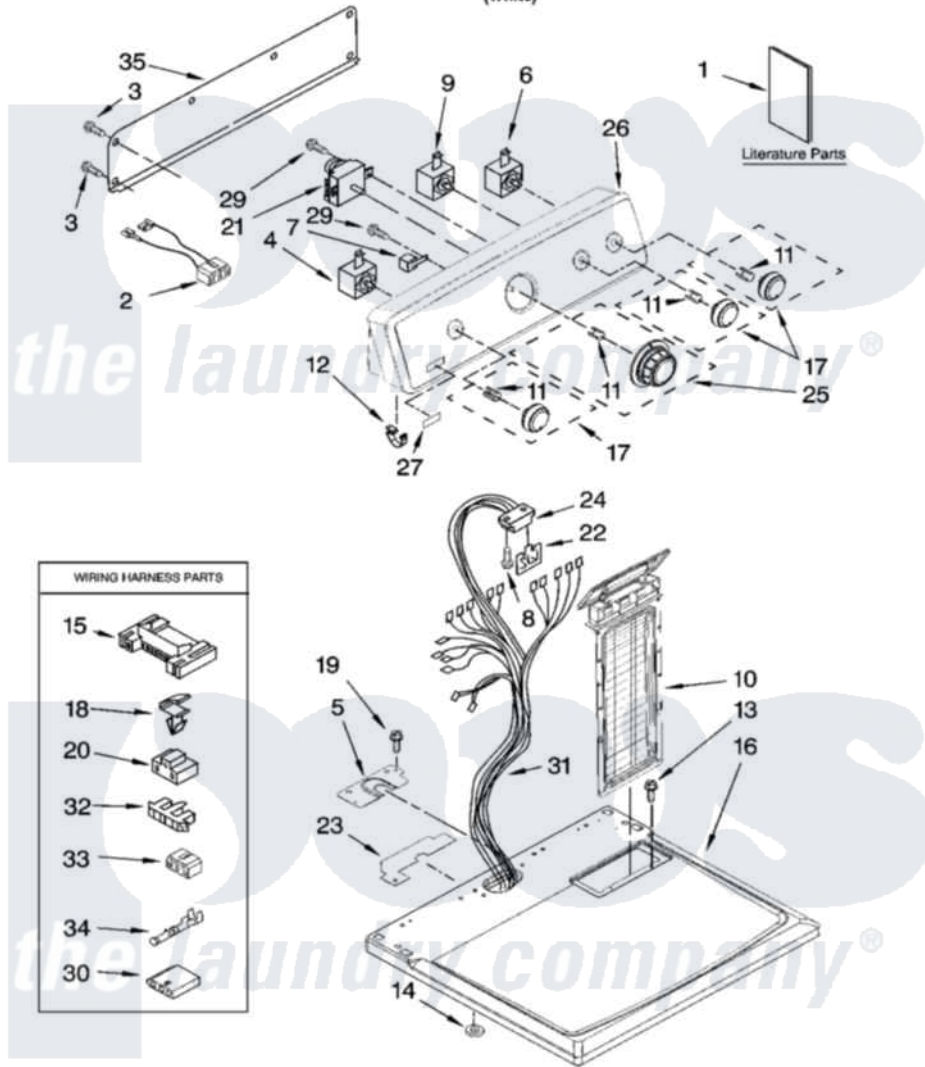

Maytag MED5840TW1 01 - TOP AND CONSOLE PARTS

TOP AND CONSOLE PARTS

For Model: MED5840TW1
(White)

29" ELECTRIC DRYER

10-07 LITHO IN U.S.A. (LAN)

1

Part No. W10169178 Rev. A

Maytag [Residential Maytag MED5840TW1 Dryer Parts](#) Parts Diagram 01 - TOP AND CONSOLE PARTS

[Click on the part number to view part](#)

Item	Original Part Number	Replaced By	Status	Part Description
1	W10089171		Not Available	Sheet, Cycle Feature
"	W10088770		Not Available	Guide, Use & Care
"	8576803		Not Available	Wiring Diagram
2	W10113080			Wire, Jumper
3	359625	487240		Screw, For Mtg. Service Capacitor
4	3405154			Switch Rotary
5	W10112578			Harness, Bracket
6	W10117655			Switch, Push-To-Start
7	694419			Mini-Buzzer
8	343641	681414		Screw, 10AB X 1/2
9	8578352			Switch, Temperature
10	8565972			Screen, Lint
11	8536939			Clip, Knob
12	8312709			Clip-Console
13	688983	487240		Screw, For Mtg. Service Capacitor

14	237446	487596	Washer
15	3395683		Receptacle, Multi-Terminal
16	W10112599		Top
17	W10110035		Knob
18	3394427		Clip-Harness
19	337686	Not Available	SCREW, 8-18 X .500
20	3401144		Connector
21	3406725		Timer Assembly
22	8558178		Control, Electronic
23	W10112603		Seal, Harness
24	3391885		Connector, Edge
25	W10110036		Knob
26	W10086716	W10142694	Console
27	W10112569	W10203949	Medallion
29	8533971	90767	Screw, 8A X 3/8 HeX Washer Head Tapping
30	3936144		Do-It-Yourself Repair Manuals
31	W10110994		Harness, Wiring
32	3397269		Connector, Timer
33	3347243		Block, Disconnect
34	94614		Terminal
35	W10112577		Panel, Rear Console