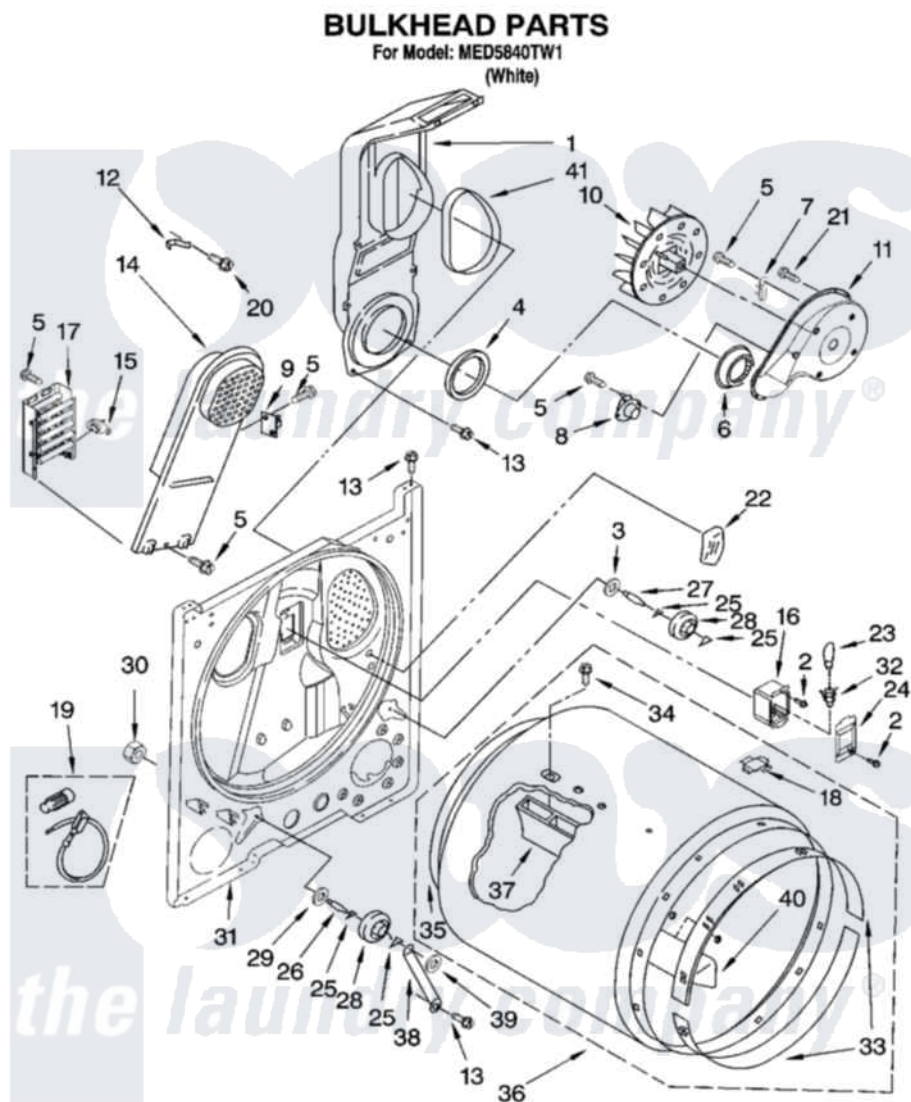

# Maytag MED5840TW1 03 - BULKHEAD PARTS, OPTIONAL PARTS (NOT INCLUDED)

W10169178

5

Maytag [Residential Maytag MED5840TW1 Dryer Parts](#) Parts Diagram 03 - BULKHEAD PARTS, OPTIONAL PARTS (NOT INCLUDED)

[Click on the part number to view part](#)

Item	Original Part Number	Replaced By	Status	Part Description
1	<a href="#">348368</a>			Lint Chute Assembly
2	487909	<a href="#">488729</a>		Screw
3	<a href="#">3388703</a>			Washer, Support
4	<a href="#">347139</a>			Seal, Lint Chute
5	<a href="#">90767</a>			Screw, 8A X 3/8 HeX Washer Head Tapping
6	<a href="#">696302</a>			Shield, Exhaust
7	<a href="#">3392519</a>			Thermal Limiter
8	<a href="#">8318268</a>			Thermostat, Internal-Bias
9	3977393	<a href="#">279816</a>		Cutoff-Tml
10	<a href="#">694089</a>			Wheel, Blower
11	<a href="#">8577230</a>			Housing, Blower
12	3398161			CLIP
13	343641	<a href="#">681414</a>		Screw, 10AB X 1/2
14	<a href="#">8541818</a>			Box, Heater