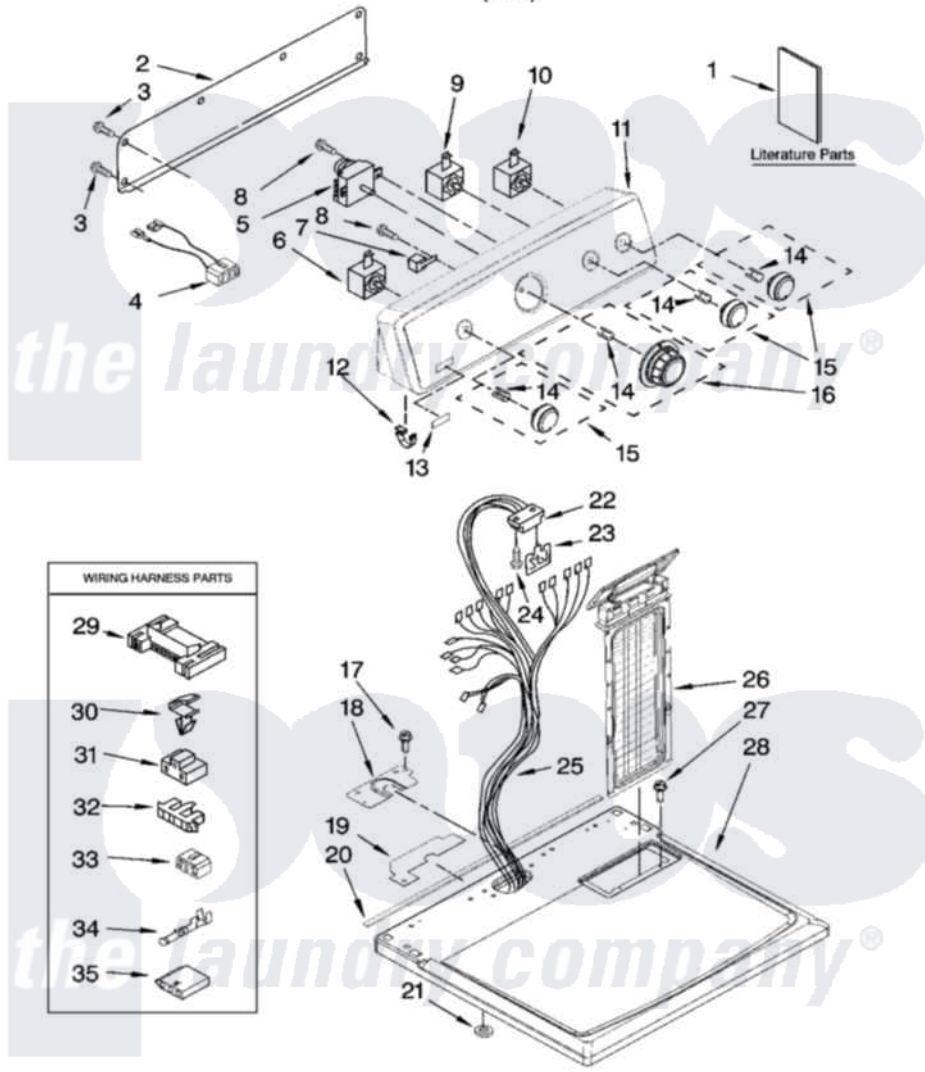

# Maytag MED5870TW0 01 - TOP AND CONSOLE PARTS

## TOP AND CONSOLE PARTS

For Model: MED5870TW0  
(White)

29" ELECTRIC DRYER

8-07 Litho in U.S.A. (drd)

1

Part No. W10118476 Rev. B

Maytag Residential Maytag MED5870TW0 Dryer Parts Parts Diagram 01 - TOP AND CONSOLE PARTS

[Click on the part number to view part](#)

Item	Original Part Number	Replaced By	Status	Part Description
1	W10089171		Not Available	Sheet, Cycle Feature
"	W10088770		Not Available	Guide, Use & Care
"	8578889		Not Available	Wiring Diagram
2	<a href="#">W10112576</a>			Panel, Rear Console
3	<a href="#">693995</a>			Screw, Hex Head
4	<a href="#">W10113080</a>			Wire, Jumper
5	<a href="#">8566184</a>			Timer Assembly
6	<a href="#">3405156</a>			Switch, Rotary
7	<a href="#">694419</a>			Mini-Buzzer
8	8533971	<a href="#">90767</a>		Screw, 8A X 3/8 HeX Washer Head Tapping
9	1165931	<a href="#">1168512</a>		Louver-Hz
10	<a href="#">W10117655</a>			Switch, Push-To-Start
11	W10086717	<a href="#">W10142695</a>		Console
12	<a href="#">8312709</a>			Clip-Console
13	W10112569	<a href="#">W10203949</a>		Medallion
14	<a href="#">8536939</a>			Clip, Knob