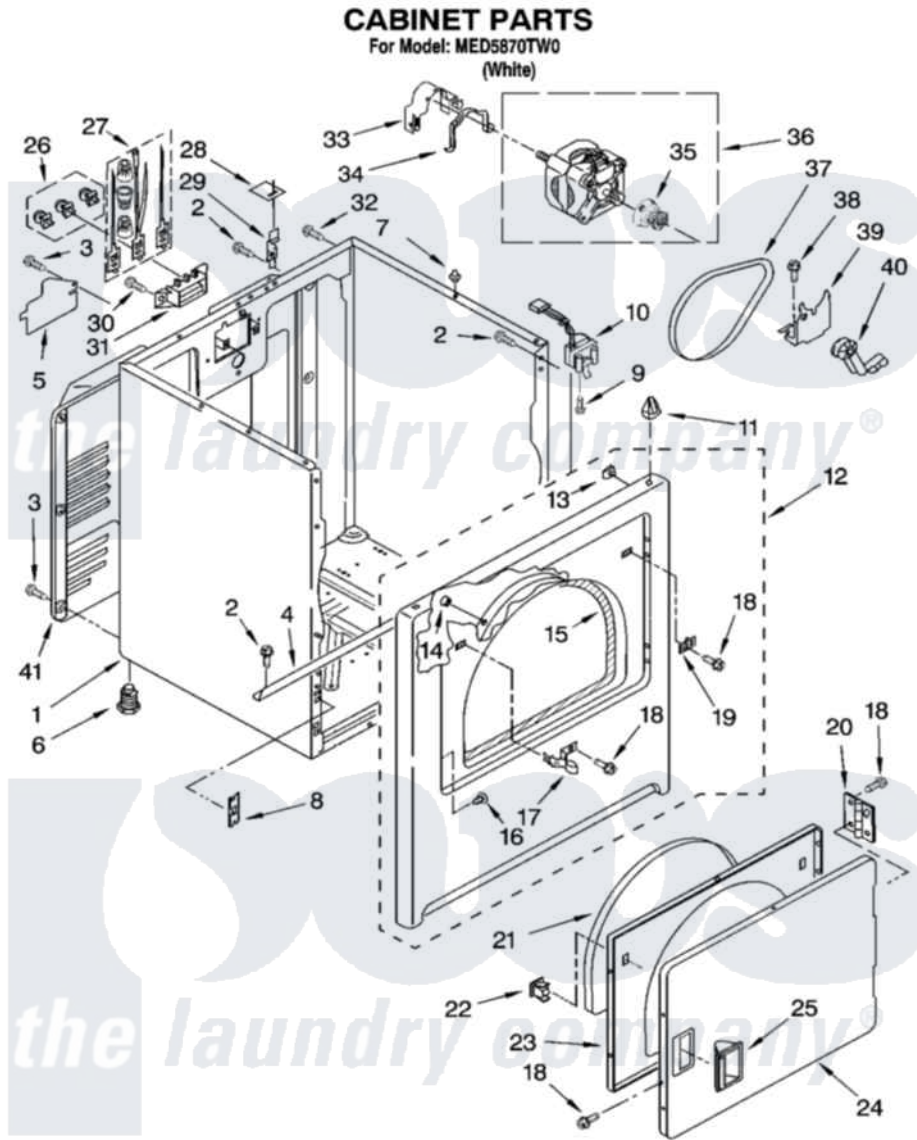

Maytag MED5870TW0 02 - CABINET PARTS

W10118476

3

Maytag [Residential Maytag MED5870TW0 Dryer Parts](#) Parts Diagram 02 - CABINET PARTS
Click on the part number to view part

Item	Original Part Number	Replaced By	Status	Part Description
1	8530603	8533643		Cabinet
2	343641	681414		Screw, 10AB X 1/2
3	693995			Screw, Hex Head
4	8541400			Bracket, Cabinet
5	3396795			Cover, Terminal Block
6	3392100	49621		Feet-Leveling
"	279810			Foot-Optional
7	18776			Lock, Front Top
8	3394083			Clip, Front Panel
9	697773	3395530		Screw
10	3406107			Door Switch Assembly
11	98669			Lock, Front Top
12	3403444	279852		Panel
13	98234			Clip, U-Bend
14	685203	279220		Clip
15	3406129			Seal And Bearing Assembly

16	3404413		Plug, Hinge Hole
17	3403431		Strike, Panel
18	342055	488627	Screw
19	3403630		Plug, Strike Hole
20	3405514	W10362431	Hinge And Pin Assembly
21	3405246		Seal, Door Push-To-Start
22	3389441		Door Catch Assembly
23	3402341		Door, Inner
24	3402335		Door, Front
25	8565970		Handle, Door
26	279393		Terminal Block Screw Kit
27	279318		Terminal Tinned And Brass Panel
28	18849		Pad, Top Hinge
29	8066217		Hinge, Top
30	3393008	308685	Side Trim)
31	3397659		Block, Terminal
32	697776	4331106	Screw, No.10-32 X 7/16
33	3404162		Clamp, Motor
34	660658		Clamp, Motor Mounting 343481 685441
35	8066184		Pulley, Motor
36	8066206	279827	Motor-Drve
37	W10131364	341241	Belt
38	3400500		Bolt, 3405245 5/16-18 X 3/4
39	348780		Base, Motor
40	691366		Idler And Pulley Assembly
41	3396805	280043	Panel-Rear