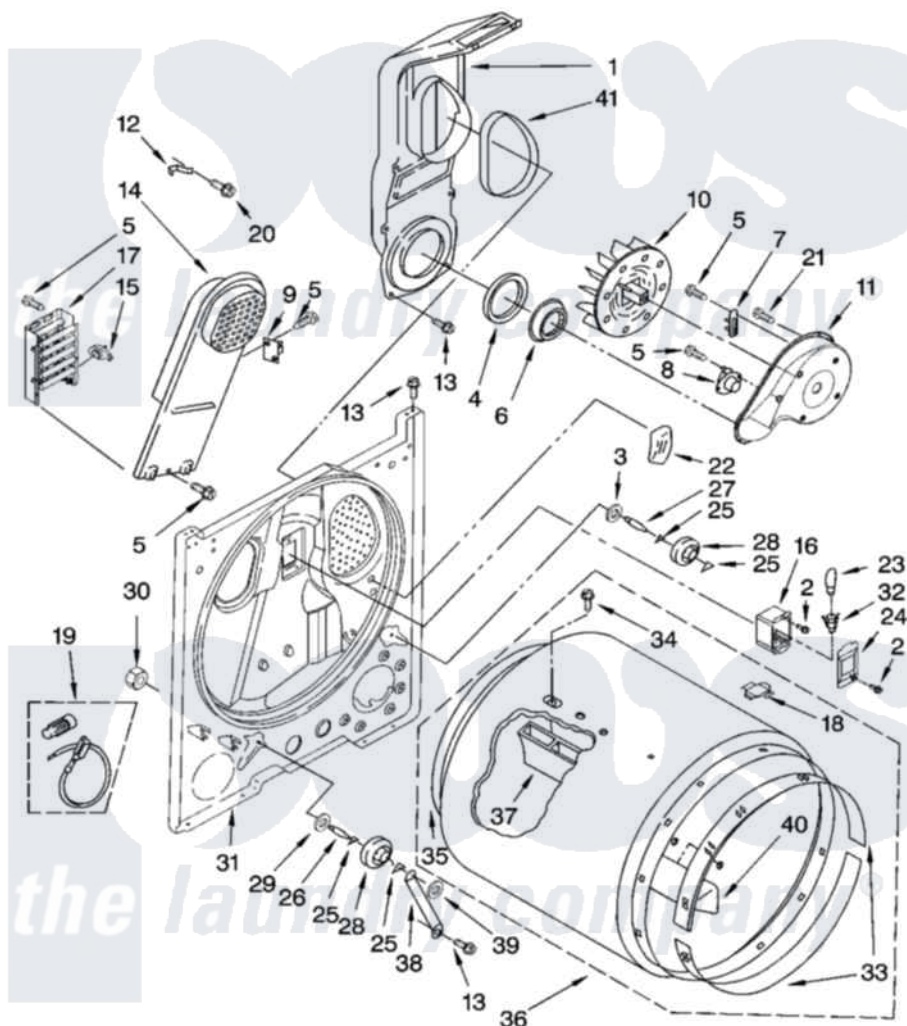

Maytag MED5870TW0 03 - BULKHEAD PARTS, OPTIONAL PARTS (NOT INCLUDED)

BULKHEAD PARTS

For Model: MED5870TW0
(White)

W10118476

5

Maytag [Residential Maytag MED5870TW0 Dryer Parts](#) Parts Diagram 03 - BULKHEAD PARTS, OPTIONAL PARTS (NOT INCLUDED)

[Click on the part number to view part](#)

Item	Original Part Number	Replaced By	Status	Part Description
1	348368			Lint Chute Assembly
2	487909	488729		Screw
3	99002633			Thermostat, Limiting
4	347139			Seal, Lint Chute
5	90767			Screw, 8A X 3/8 HeX Washer Head Tapping
6	696302			Shield, Exhaust
7	3392519			Thermal Limiter
8	8318268			Thermostat, Internal-Bias
9	3977393	279816		Cutoff-Tml
10	694089			Wheel, Blower
11	8577230			Housing, Blower
12	3398161			CLIP
13	343641	681414		Screw, 10AB X 1/2
14	8541818			Box, Heater

15	3977767		Thermostat, High Limit 250 F
16	3977373		Bracket, Drum Light
17	3403585	279838	Element
18	8066086		Plug, Drum Hole
19	279457		Wire Kit, Terminal
20	489463		Screw, 8-18 X 1/16
21	3390647	488729	Screw
22	3976479	279366	Electrode
23	3406126		Bulb
24	3402841	8532165	Lens, Drum Light
25	690997		Washer, Thrust
26	3399506	W10359270	Shaft, Drum Roller Threads
27	3399507	W10359269	Shaft, Drum Roller Threads
28	3397590	349241T	Support
29	348197		Washer, Support
30	3359452		Nut, Lock
31	3403414		Bulkhead
32	W10136369		Socket, Drum Light Assembly
33	692526	279441	BeaRng-Rng
34	W10109200		Screw, Baffle Mounting
35	3406130	279857	Seal
36	695587		Drum Assembly
37	692490		Baffle, Drum
38	3976434		Bracket, Support Shaft
39	90296		Nut, Push On
40	3403636		Baffle, Drum
41	339956		Seal, Air Duct To Bulkhead
NI			Not Available
"	279948	4392065	Kit, Dryer Repair
"	3406839		Dry Rack Assembly
"	8522199		Accessory Parts
"	72017		Paint, Touch-Up
"	350930		Paint, Pressurized Spray B
"	350938		Paint, Pressurized Spray B
"	799344		Paint, Touch-Up)