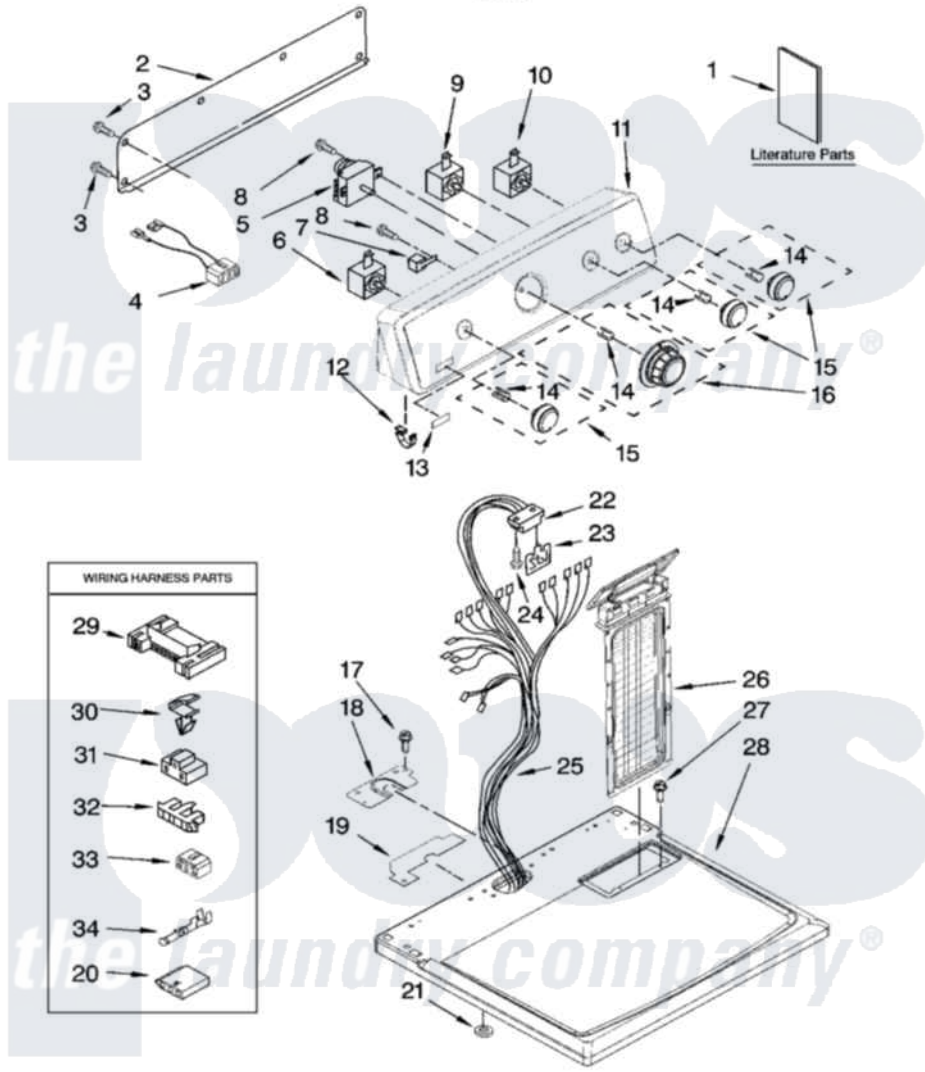

Maytag MED5870TW1 01 - TOP AND CONSOLE PARTS

TOP AND CONSOLE PARTS

For Model: MED5870TW1
(White)

29" ELECTRIC DRYER

9-07 Litho in U.S.A. (LT)

1

Part No. W10167265 Rev. A

Maytag Residential Maytag MED5870TW1 Dryer Parts Parts Diagram 01 - TOP AND CONSOLE PARTS

Click on the part number to view part

Item	Original Part Number	Replaced By	Status	Part Description
1	W10089171		Not Available	Sheet, Cycle Feature
"	W10088770		Not Available	Guide, Use & Care
"	8578889		Not Available	Wiring Diagram
2	W10112577			Panel, Rear Console
3	693995			Screw, Hex Head
4	W10113080			Wire, Jumper
5	8566184			Timer Assembly
6	3405156			Switch, Rotary
7	694419			Mini-Buzzer
8	8533971	90767		Screw, 8A X 3/8 HeX Washer Head Tapping
9	8578352			Switch, Temperature
10	W10117655			Switch, Push-To-Start
11	W10086717	W10142695		Console
12	8312709			Clip-Console
13	W10112569	W10203949		Medallion
14	8536939			Clip, Knob

15	W10110035		Knob
16	W10110036		Knob
17	337686	Not Available	SCREW, 8-18 X .500
18	W10112578		Harness, Bracket
19	W10112603		Seal, Harness
20	3936144		Do-It-Yourself Repair Manuals
21	237446	487596	Washer
22	3391885		Connector, Edge
23	8558178		Control, Electronic
24	343641	681414	Screw, 10AB X 1/2
25	W10110993		Harness, Wiring
26	8565972		Screen, Lint
27	688983	487240	Screw, For Mtg. Service Capacitor
28	W10112599		Top
29	3395683		Receptacle, Multi-Terminal
30	3394427		Clip-Harness
31	3401144		Connector
32	3397269		Connector, Timer
33	3347243		Block, Disconnect
34	94614		Terminal