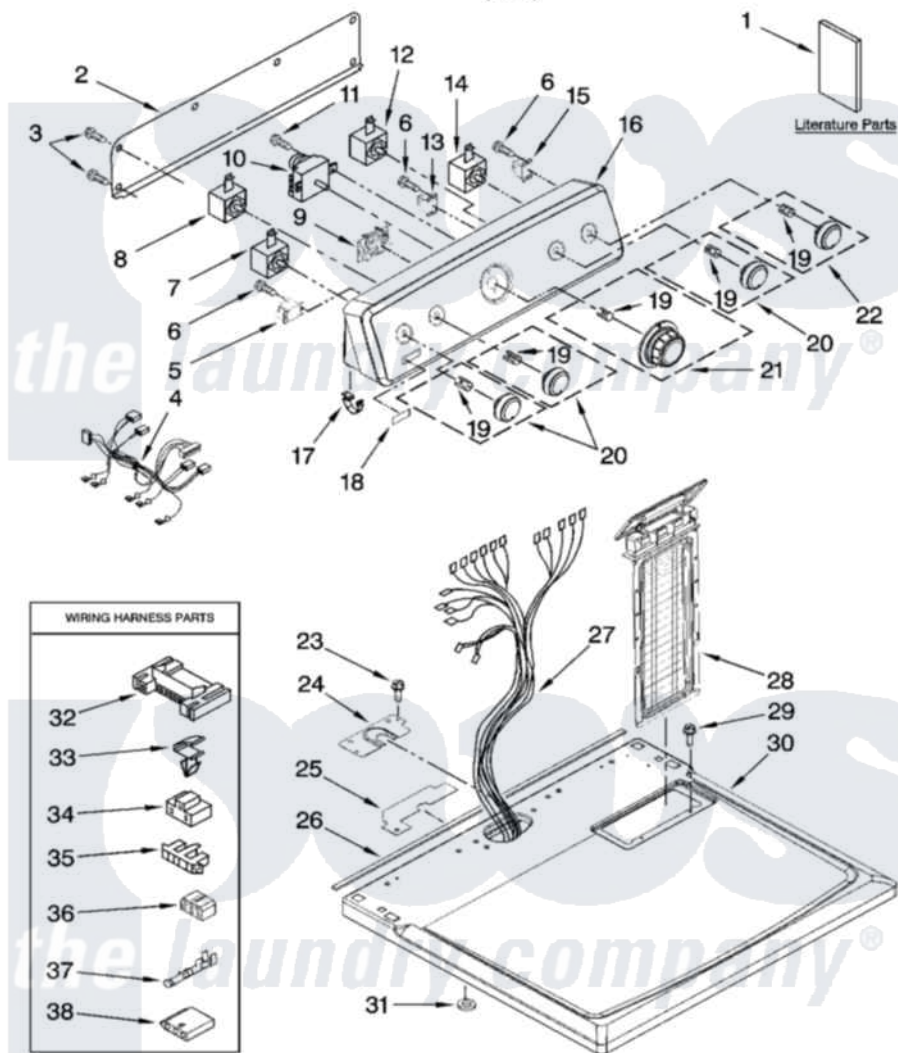

Maytag MED5900TW0 01 - TOP AND CONSOLE PARTS

TOP AND CONSOLE PARTS

29" ELECTRIC DRYER

For Model: MED5900TW0
(White)

9-07 Litho in U.S.A. (drd)

FOR ORDERING INFORMATION REFER TO PARTS PRICE LIST

1

Part No. W10117335 Rev. B

Maytag [Residential Maytag MED5900TW0 Dryer Parts](#) Parts Diagram 01 - TOP AND CONSOLE PARTS

[Click on the part number to view part](#)

Item	Original Part Number	Replaced By	Status	Part Description
1	W10088770		Not Available	Guide, Use & Care
"	W10089172		Not Available	Dryer Cycle Sheet
"	W10112987		Not Available	Tech Sheet
2	W10112576			Panel, Rear Console
3	693995			Screw, Hex Head
4	W10108400			Harness, Center Control
5	3405281			Power Relay
6	3388228			Screw, 8-18 X 1/32
7	3405151			Switch, End Of Cycle
8	3405152			Switch, Wrinkle Shield
9	W10111812	W10116567		Control Assembly
10	8299771			Timer Assembly
11	8533971	90767		Screw, 8A X 3/8 HeX Washer Head Tapping
12	8299970			Switch, Temperature
13	8566493			Power Relay
14	W10156101			Switch, Push-To-Start

15	3405281		Power Relay
16	8579712	W10142696	Console
17	8312709		Clip-Console
18	W10112569	W10203949	Medallion
19	8536939		Clip, Knob
20	W10110035		Knob
21	W10110036		Knob
22	W10110037		Knob
23	337686	Not Available	SCREW, 8-18 X .500
24	8565981		Bracket, Harness
25	W10118608		Foam-Seal Console Bracket
26	W10112267		Foam-Seal Control Bracket
27	W10108380		Harness, Wiring
28	8565972		Screen, Lint
29	688983	487240	Screw, For Mtg. Service Capacitor
30	W10112599		Top
31	237446	487596	Washer
32	3395683		Receptacle, Multi-Terminal
33	3394427		Clip-Harness
34	3401144		Connector
35	3397269		Connector, Timer
36	3347243		Block, Disconnect
37	94614		Terminal
38	3936144		Do-It-Yourself Repair Manuals