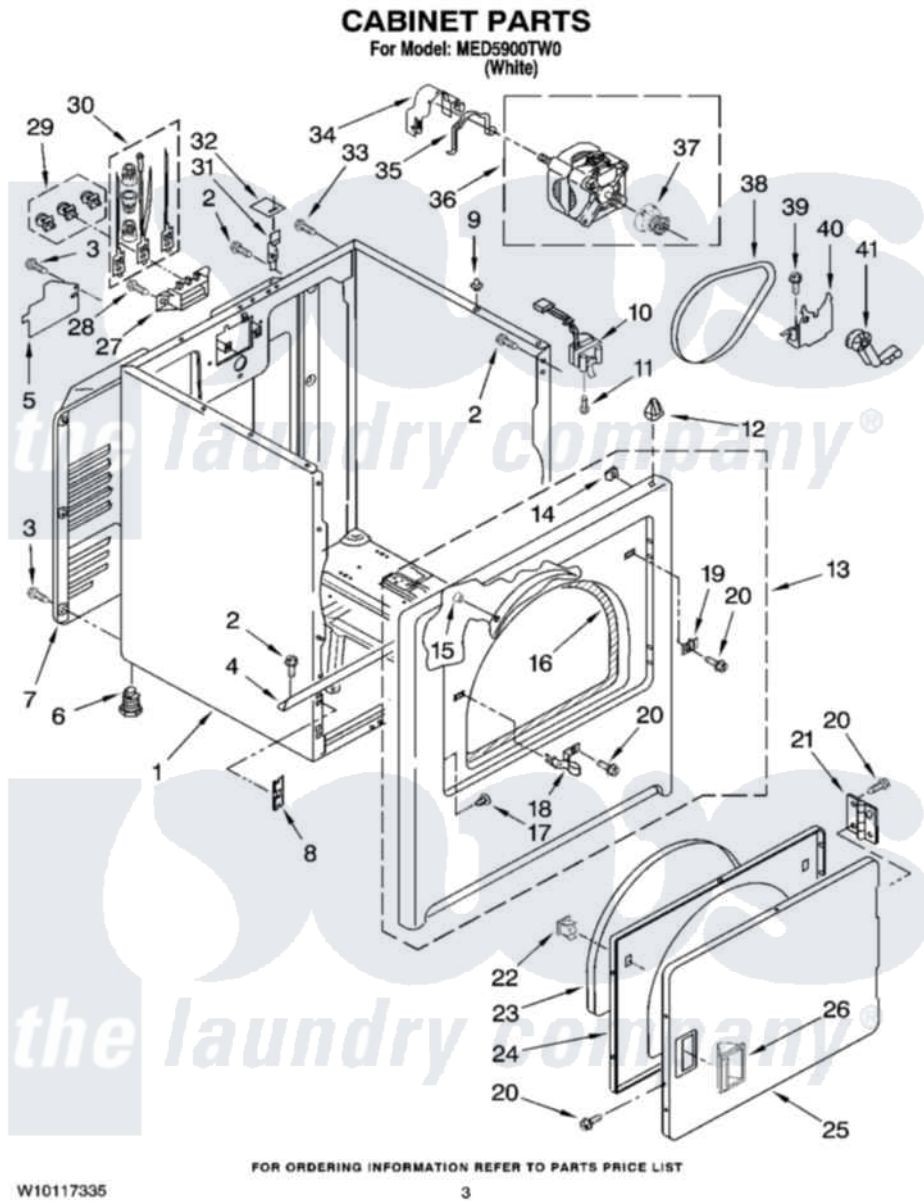

Maytag MED5900TW0 02 - CABINET PARTS

Maytag [Residential Maytag MED5900TW0 Dryer Parts](#) Parts Diagram 02 - CABINET PARTS
Click on the part number to view part

| Item | Original Part Number | Replaced By | Status | Part Description |
|------|-------------------------|-------------------------|--------|-----------------------|
| 1 | 8530603 | 8533643 | | Cabinet |
| 2 | 343641 | 681414 | | Screw, 10AB X 1/2 |
| 3 | 693995 | | | Screw, Hex Head |
| 4 | 8541400 | | | Bracket, Cabinet |
| 5 | 3396795 | | | Cover, Terminal Block |
| 6 | 3392100 | 49621 | | Feet-Leveling |
| " | 279810 | | | Foot-Optional |
| 7 | 3396805 | 280043 | | Panel-Rear |
| 8 | 3394083 | | | Clip, Front Panel |
| 9 | 98669 | | | Lock, Front Top |
| 10 | 3406107 | | | Door Switch Assembly |
| 11 | 697773 | 3395530 | | Screw |
| 12 | 18776 | | | Lock, Front Top |
| 13 | 3403444 | 279852 | | Panel |
| 14 | 98234 | | | Clip, U-Bend |
| 15 | 685203 | 279220 | | Clip |